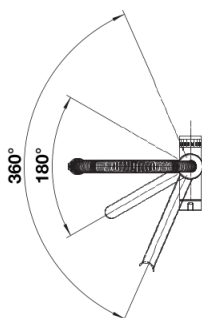

## Scope of supply

---

- 360° swivel spout for mixed water
  - Separate 180° swivel spout for refined water
  - Ø 35 mm tap hole required
  - With ceramic disk cartridge
  - Various flexible connection hoses and connection bends for particularly easy and safe assembly
  - Patented jet regulator for markedly reduced scaling
  - Stabilising plate to increase the stability of the tap when fitted in stainless steel sinks
- Filter system not included.

## Swivel range

Side view hand gear 2D

Side view