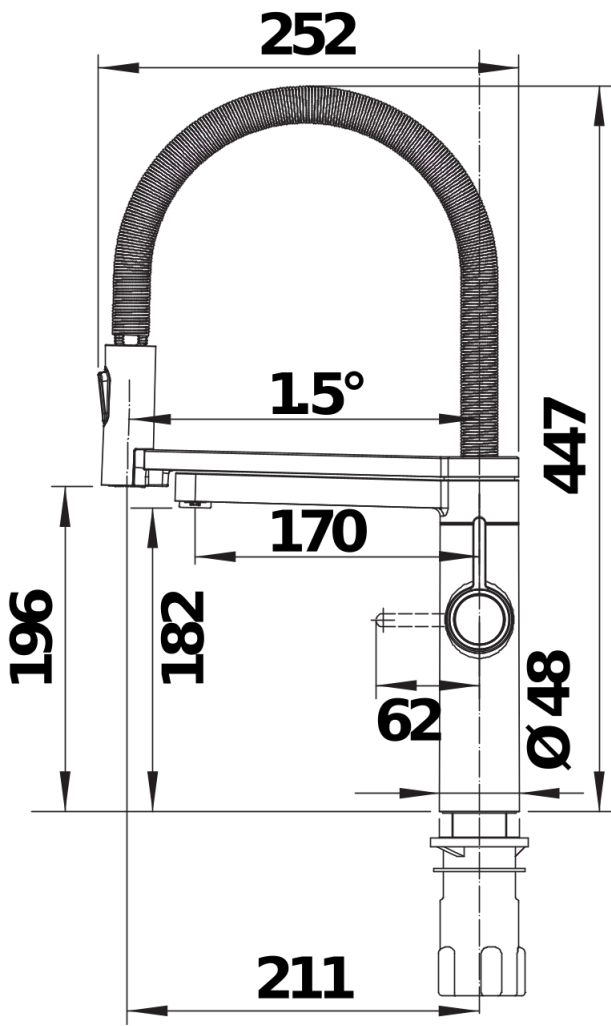

## Scope of supply

---

- 360° swivel spout for mixed water
  - Separate 180° swivel spout for refined water
  - Ø 35 mm tap hole required
  - With ceramic disk cartridge
  - Various flexible connection hoses and connection bends for particularly easy and safe assembly
  - Patented jet regulator for markedly reduced scaling
  - Stabilising plate to increase the stability of the tap when fitted in stainless steel sinks
- Filter system not included.

## Swivel range

Side view hand gear 2D

Side view