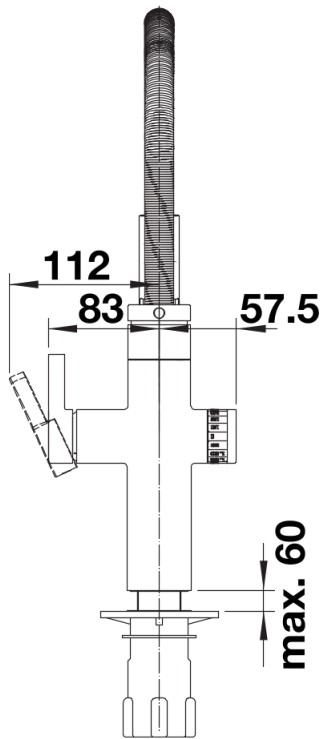

## Scope of supply

---

- 360° swivel spout for mixed water
  - Separate 180° swivel spout for refined water
  - Ø 35 mm tap hole required
  - With ceramic disk cartridge
  - Various flexible connection hoses and connection bends for particularly easy and safe assembly
  - Patented jet regulator for markedly reduced scaling
  - Stabilising plate to increase the stability of the tap when fitted in stainless steel sinks
- Filter system not included.

## Swivel range

Side view hand gear 2D

Side view