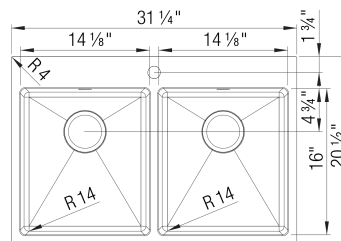

### Design and planning tips

- Min cabinet size: 33 in ( 840 mm )

#### Specifications:

3 ½" stainless steel strainer(s), Installation Instructions, Cut-out template, Limited Lifetime Warranty