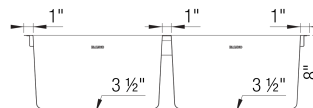

Optional Accessories

Sink Grid	233080
Foldable Grid	238483
CapFlow Strainer Cover	517666

Warranty

Limited lifetime warranty on all sinks and faucets. One-year warranty on all accessories and soap dispensers.

Code/Standards Compliance

BLANCO sinks and faucets are third-party tested and certified to CSA, cUPC, ANSI/ASME, IAPMO and NSF standards and listed by applicable certification bodies. For more information on individual product listings, contact our office or listing organization.

Need support? Learn more by watching our sink & faucet How-to videos:

<https://www.blanco.com/ca-en/support/how-to-videos/how-to-videos-for-sinks/>

BLANCO Canada Inc
100 Corporation Drive
Brampton ON L6S 6B5

Tel & Fax

Tel: 905-494-2400 Toll free: 1-877-425-2626

Fax: 905-494-2425 Toll free: 1-877-825-2626

While BLANCO strives to provide accurate information, all images and dimensions in this document are intended for reference only and are subject to change at any time without notice. This document is not intended for use as an installation guide. For technical installation details, refer to installation instructions provided with the product. BLANCO assumes no responsibility for the use of superseded or voided specifications.