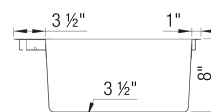

Optional Accessories

Sink Grid	233080
Foldable Grid	238483
CapFlow Strainer Cover	517666

Warranty

Limited lifetime warranty on all sinks and faucets. One-year warranty on all accessories and soap dispensers.

Code/Standards Compliance

BLANCO sinks and faucets are third-party tested and certified to CSA, cUPC, ANSI/ASME, IAPMO and NSF standards and listed by applicable certification bodies. For more information on individual product listings, contact our office or listing organization.

Need support? Learn more by watching our sink & faucet How-to videos:

<https://www.blanco.com/ca-en/support/how-to-videos/how-to-videos-for-sinks/>

BLANCO Canada Inc
100 Corporation Drive
Brampton ON L6S 6B5

Tel & Fax

Tel: 905-494-2400 Toll free: 1-877-425-2626

Fax: 905-494-2425 Toll free: 1-877-825-2626

While BLANCO strives to provide accurate information, all images and dimensions in this document are intended for reference only and are subject to change at any time without notice. This document is not intended for use as an installation guide. For technical installation details, refer to installation instructions provided with the product. BLANCO assumes no responsibility for the use of superseded or voided specifications.