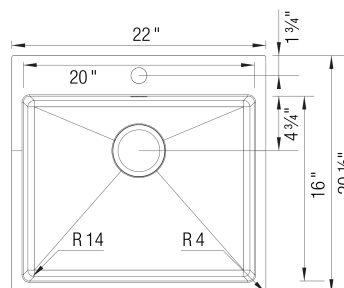

QUATRUS R15 Drop-in 22 Stainless steel satin polish

Warranty

Limited lifetime warranty on all sinks and faucets. One-year warranty on all accessories and soap dispensers.

Code/Standards Compliance

BLANCO sinks and faucets are third-party tested and certified to CSA, cUPC, ANSI/ASME, IAPMO and NSF standards and listed by applicable certification bodies. For more information on individual product listings, contact our office or listing organization.

Need support? Learn more by watching our sink & faucet How-to videos:

<https://www.blanco.com/ca-en/support/how-to-videos/how-to-videos-for-sinks/>

BLANCO Canada Inc
100 Corporation Drive
Brampton ON L6S 6B5

Tel & Fax

Tel: 905-494-2400 Toll free: 1-877-425-2626

Fax: 905-494-2425 Toll free: 1-877-825-2626

While BLANCO strives to provide accurate information, all images and dimensions in this document are intended for reference only and are subject to change at any time without notice. This document is not intended for use as an installation guide. For technical installation details, refer to installation instructions provided with the product. BLANCO assumes no responsibility for the use of superseded or voided specifications.