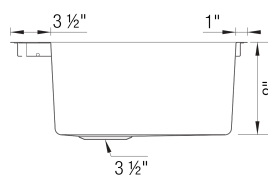

QUATRUS R15 Drop-in 22 Stainless steel satin polish

Warranty

Limited lifetime warranty on all sinks and faucets. One-year warranty on all accessories and soap dispensers.

Code/Standards Compliance

BLANCO sinks and faucets are third-party tested and certified to CSA, cUPC, ANSI/ASME, IAPMO and NSF standards and listed by applicable certification bodies. For more information on individual product listings, contact our office or listing organization.

Need support? Learn more by watching our sink & faucet How-to videos:

<https://www.blanco.com/ca-en/support/how-to-videos/how-to-videos-for-sinks/>

BLANCO Canada Inc
100 Corporation Drive
Brampton ON L6S 6B5

Tel & Fax

Tel: 905-494-2400 Toll free: 1-877-425-2626

Fax: 905-494-2425 Toll free: 1-877-825-2626

While BLANCO strives to provide accurate information, all images and dimensions in this document are intended for reference only and are subject to change at any time without notice. This document is not intended for use as an installation guide. For technical installation details, refer to installation instructions provided with the product. BLANCO assumes no responsibility for the use of superseded or voided specifications.