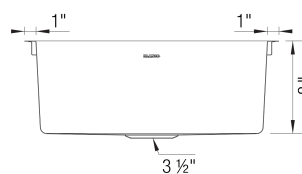

QUATRUS R15 Drop-in 22 Stainless steel satin polish

Warranty

Limited lifetime warranty on all sinks and faucets. One-year warranty on all accessories and soap dispensers.

Code/Standards Compliance

BLANCO sinks and faucets are third-party tested and certified to CSA, cUPC, ANSI/ASME, IAPMO and NSF standards and listed by applicable certification bodies. For more information on individual product listings, contact our office or listing organization.

Need support? Learn more by watching our sink & faucet How-to videos:

<https://www.blanco.com/ca-en/support/how-to-videos/how-to-videos-for-sinks/>

BLANCO Canada Inc
100 Corporation Drive
Brampton ON L6S 6B5

Tel & Fax

Tel: 905-494-2400 Toll free: 1-877-425-2626

Fax: 905-494-2425 Toll free: 1-877-825-2626

While BLANCO strives to provide accurate information, all images and dimensions in this document are intended for reference only and are subject to change at any time without notice. This document is not intended for use as an installation guide. For technical installation details, refer to installation instructions provided with the product. BLANCO assumes no responsibility for the use of superseded or voided specifications.