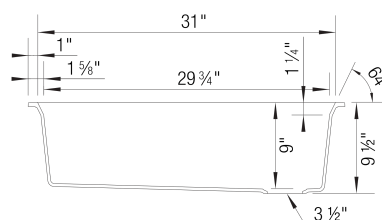

Specifications:

Includes bridge cutting board, accessories holder and large colander

Installation on a wooden frame, no clips required.
IMPORTANT: Specific cutout dimensions are required for proper accessories usage. Please refer to the installation instructions. Reversible sink.

Included Accessories

INTEOS Cutting Board	443336
INTEOS Accessory Frame	443337
INTEOS Large Colander	443338

Optional Accessories

INTEOS Grid 33	443345
INTEOS Large Tray	443339
INTEOS Dish Rack	443342
INTEOS Small Colander	443340
INTEOS Small Tray	443341
INTEOS Organizer XL 40	527670
Storage Caddy 20	527667
Storage Caddy 40	527668