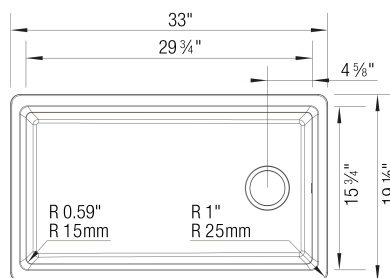

### Design and planning tips

- Min cabinet size: 36 in ( 914 mm )
- Rim thickness: 7/16 in ( 11 mm )

#### Specifications:

Includes bridge cutting board, accessories holder and large colander

Installation on a wooden frame, no clips required.  
**IMPORTANT:** Specific cutout dimensions are required for proper accessories usage. Please refer to the installation instructions. Reversible sink.