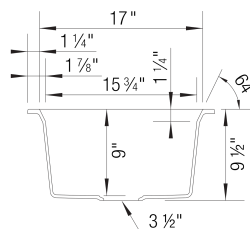

Warranty

Limited lifetime warranty on all sinks and faucets. One-year warranty on all accessories and soap dispensers.

Code/Standards Compliance

BLANCO sinks and faucets are third-party tested and certified to CSA, cUPC, ANSI/ASME, IAPMO and NSF standards and listed by applicable certification bodies. For more information on individual product listings, contact our office or listing organization.

Need support? Learn more by watching our sink & faucet How-to videos:

<https://www.blanco.com/ca-en/support/how-to-videos/how-to-videos-for-sinks/>