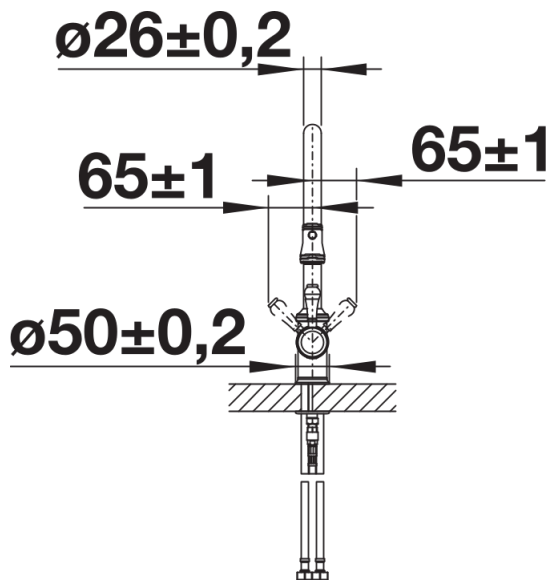

Colours

Available colours:

chrome

galvanic chrome

Scope of supply

- Ø35mm tap hole required
- Flexible connector pipes, 500 mm long and 3/8" nut
- Requires balanced high pressure supply only, minimum 1.0 bar
- Fit metal stabilising bracket if required, item number 513383

Details

Swivel range

Side view