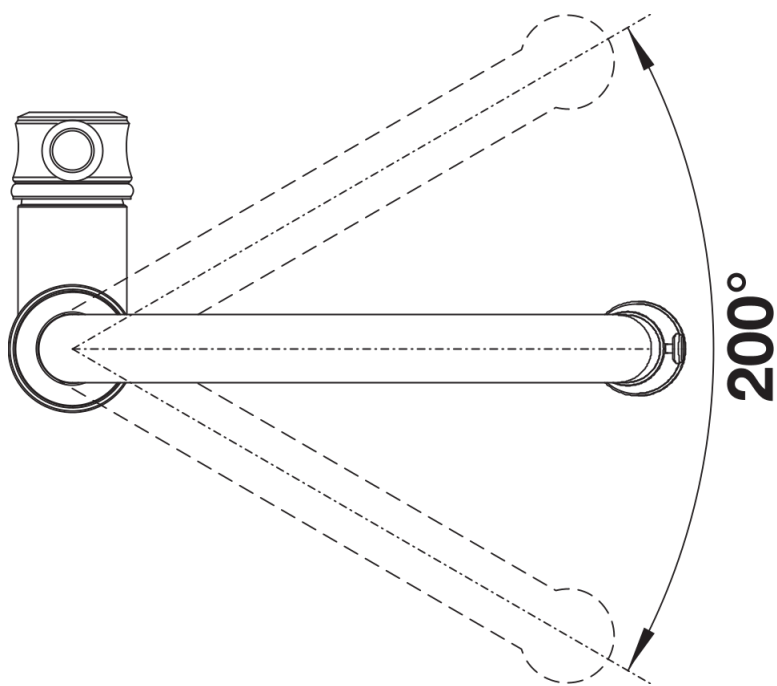

Product information sheet VICUS Single lever spray

Item no. 524287

Benefits

- Classic design with modern functionality
- Single lever with pull-out spray rinse
- High quality ceramic seals and cartridge for extremely long-lasting operation
- Available in different finishes

Colours

Available colours:

chrome

galvanic chrome

Scope of supply

- Ø35mm tap hole required
- Flexible connector pipes, 500 mm long and 3/8" nut
- Requires balanced high pressure supply only, minimum 1.0 bar
- Fit metal stabilising bracket if required, item number 513383

Details

Swivel range

Side view