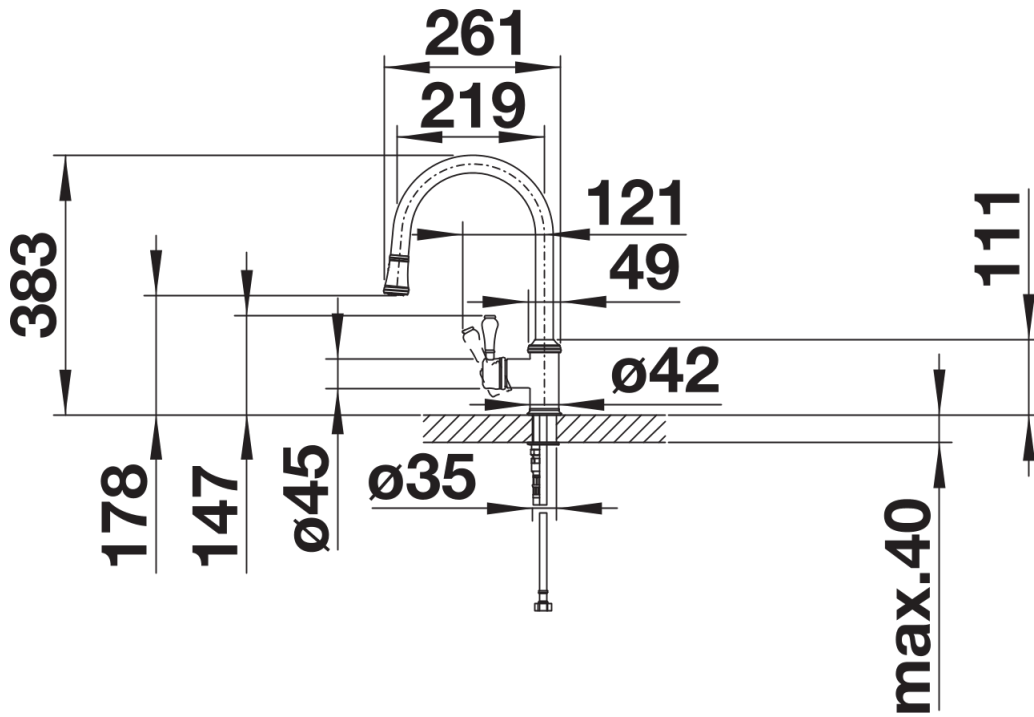

Colours

Available colours:

chrome

galvanic chrome

Scope of supply

- Ø35mm tap hole required
- Flexible connector pipes, 500 mm long and 3/8" nut
- Requires balanced high pressure supply only, minimum 1.0 bar
- Fit metal stabilising bracket if required, item number 513383

Details

Swivel range

Side view