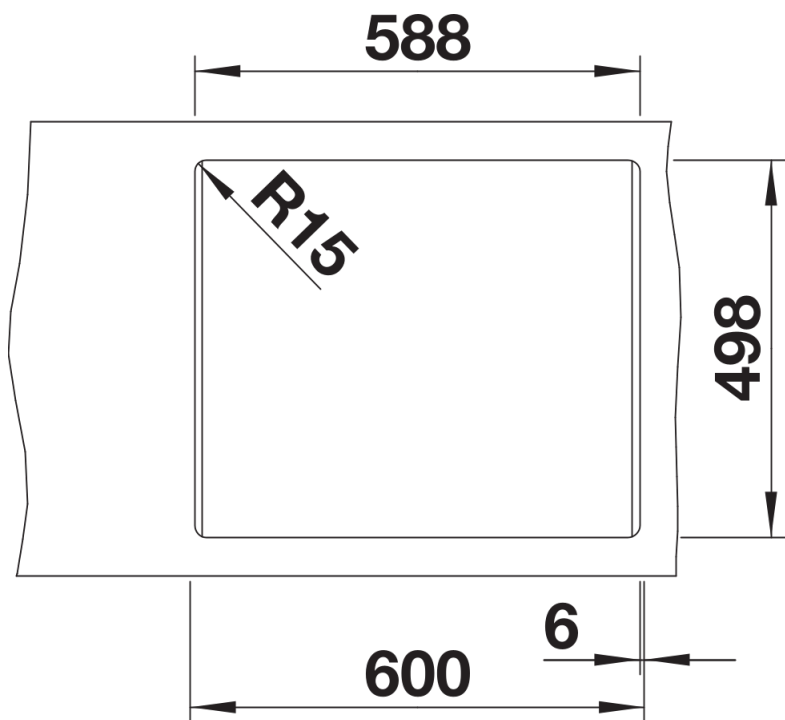

- With ETAGON rails in stainless steel
- waste fitting with space-saving pipe
- 3 ½" InFino basket strainer

234164 - 2 x ETAGON rails

Details

Top view

Cut-out

Front view

Side view