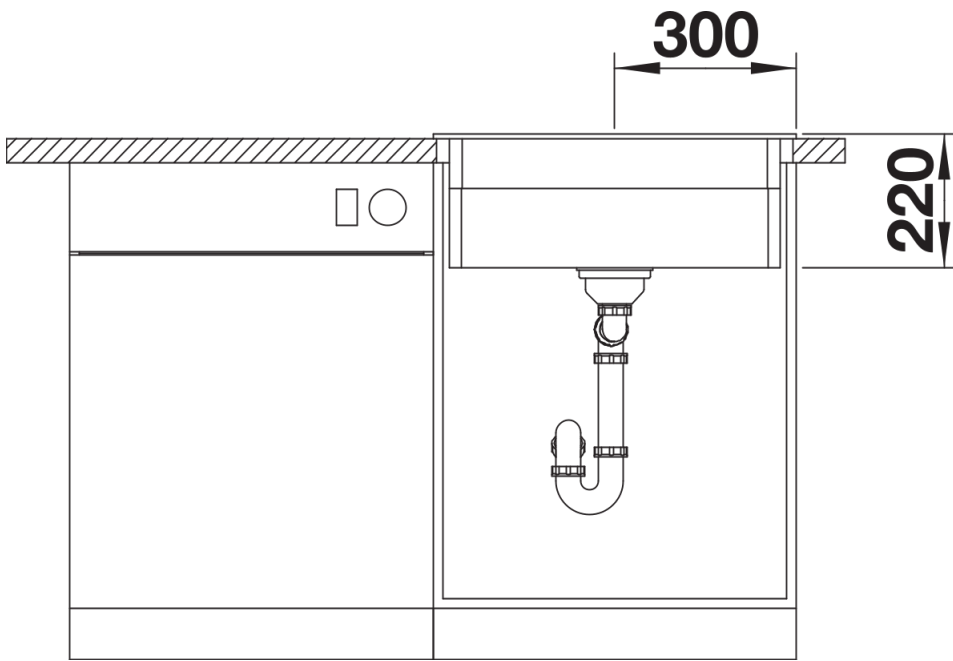

- With ETAGON rails in stainless steel
- waste fitting with space-saving pipe
- 3 ½" InFino basket strainer

234164 - 2 x ETAGON rails

Details

Top view

Cut-out

Front view

Side view