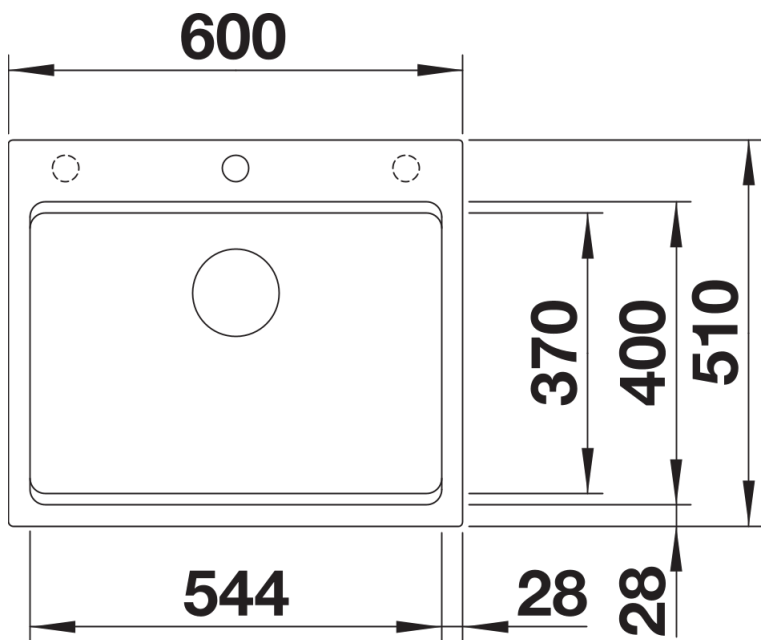

- With ETAGON rails in stainless steel
- waste fitting with space-saving pipe
- 3 ½" InFino basket strainer

234164 - 2 x ETAGON rails

Details

Top view

Cut-out

Front view

Side view