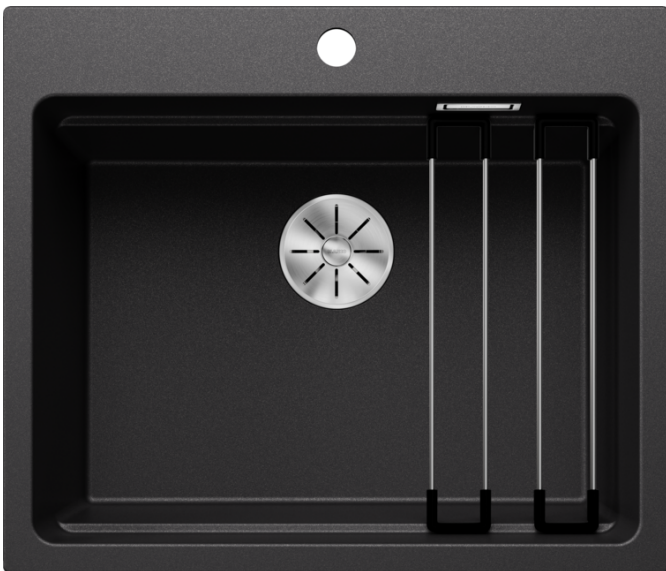

Product information sheet ETAGON 6

Item no. 524539

Benefits

- Ingenious rails for smooth multitasking. Our innovative flagship sink family
- Gain separate working levels with the clever ETAGON rails
- Fill cookware without having to hold or rest pans in a wet sink
- Soak baking trays while still using the top half of the bowl
- Elegant InFino strainer for swift water drainage and sink drying
- Pair with a BLANCO Unit drink system to effortlessly fill pots and glasses using the ETAGON rails

Colours

Available colours:

- black
- anthracite
- rock grey
- volcano grey
- white
- soft white
- tartufo
- coffee

SILGRANIT anthracite

Planning information

- Cut out: Details provided
- Universal handing

Scope of supply

- With ETAGON rails in stainless steel
- waste fitting with space-saving pipe
- 3 ½" InFino basket strainer

234164 - 2 x ETAGON rails

Details

Top view

Cut-out

Front view

Side view