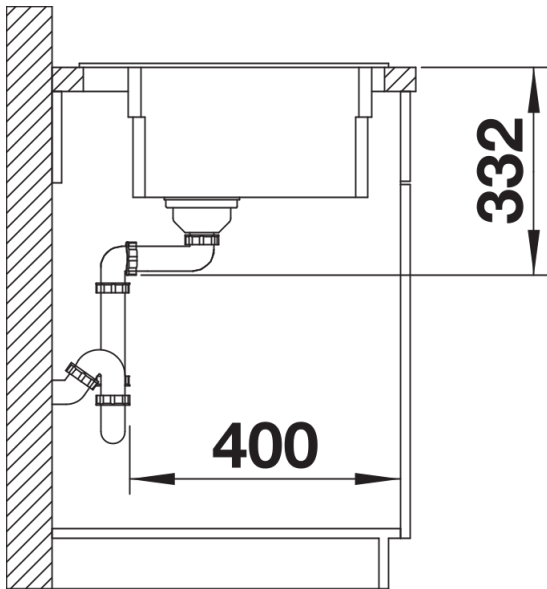

- With ETAGON rails in stainless steel
- waste fitting with space-saving pipe
- 3 ½" InFino basket strainer

234164 - 2 x ETAGON rails

Details

Top view

Cut-out

Front view

Side view