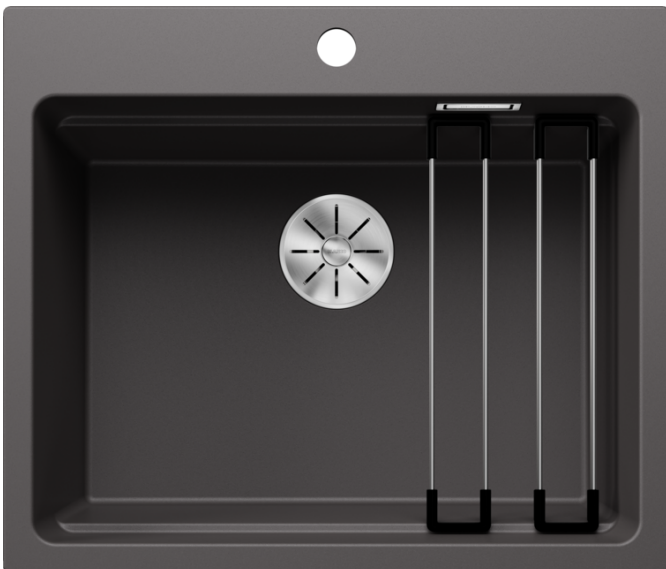

### Benefits

---

- Generous staggered bowl with added functionality
- Integrated step creates an additional functional level
- Clever bowl concept with versatile ETAGON rails
- High-quality features with covered C-overflow and InFino drain system - elegantly integrated and easy-care
- The ETAGON family of sinks are available in Stainless steel, Silgranit and Ceramic material options
- ETAGON gives you a time-saving, space saving, creative hub at the heart of your kitchen

### Colours

---

Available colours:

- black
- anthracite
- rock grey
- volcano grey
- white
- soft white
- tartufo
- coffee

SILGRANIT rock grey

## Planning information

---

- Cut out: Details provided
- Bowl depth 220 mm, Universal handing, German warehouse stock, please allow 10 working days