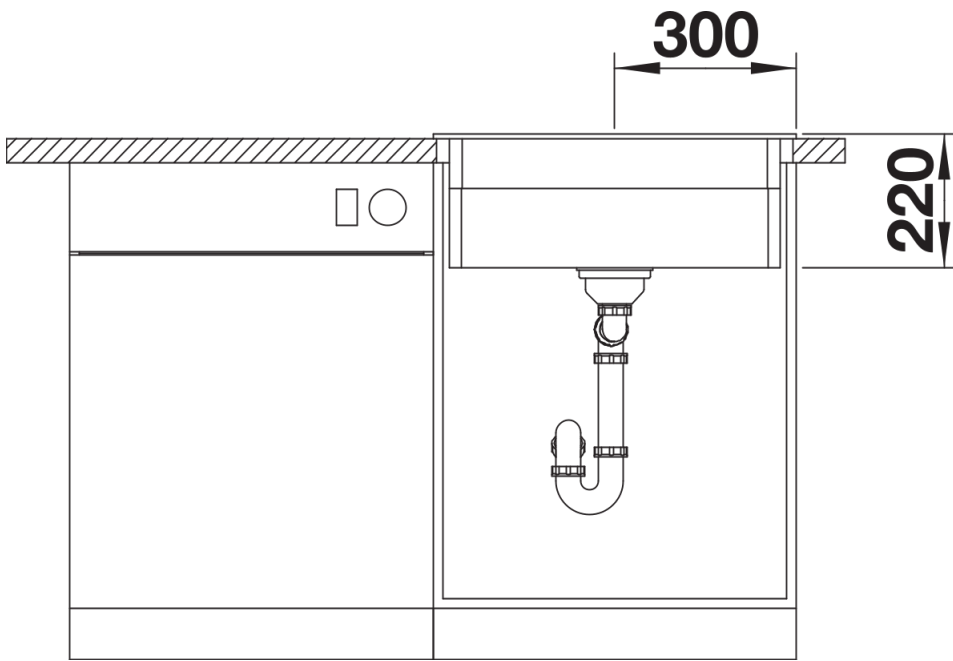

## Planning information

---

- Cut out: Details provided
- Bowl depth 220 mm, Universal handing, German warehouse stock, please allow 10 working days

## Scope of supply

---

- With ETAGON rails in stainless steel
- waste fitting with space-saving pipe
- 3 ½" InFino basket strainer

234164 - 2 x ETAGON rails

## Details

---

Top view

Cut-out

Front view

Side view