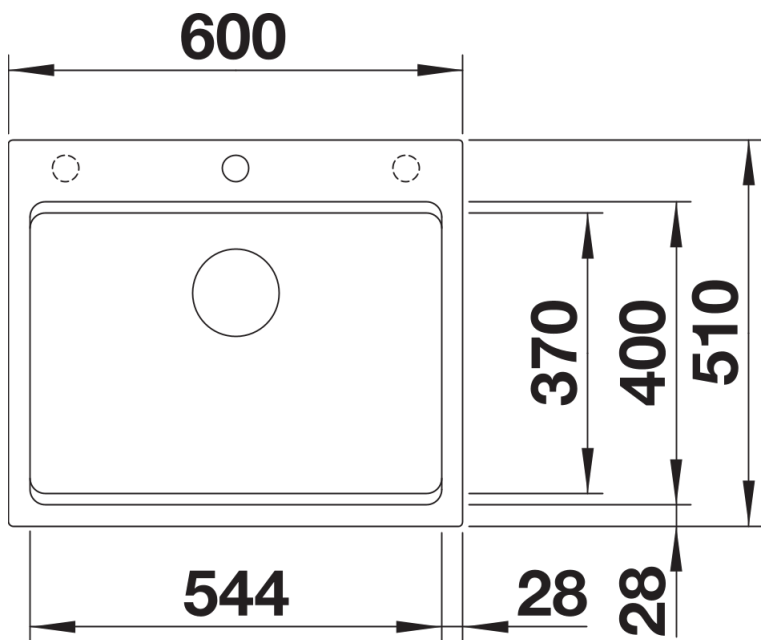

## Planning information

---

- Cut out: Details provided
- Bowl depth 220 mm, Universal handing, German warehouse stock, please allow 10 working days

## Scope of supply

---

- With ETAGON rails in stainless steel
- waste fitting with space-saving pipe
- 3 ½" InFino basket strainer

234164 - 2 x ETAGON rails

## Details

---

Top view

Cut-out

Front view

Side view