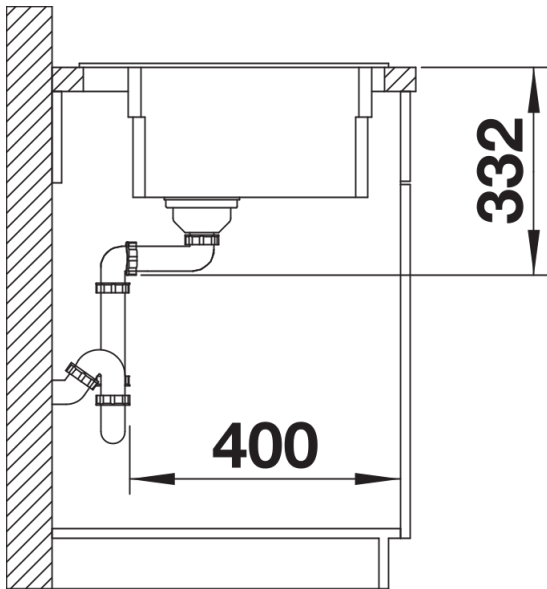

## Planning information

---

- Cut out: Details provided
- Bowl depth 220 mm, Universal handing, German warehouse stock, please allow 10 working days

## Scope of supply

---

- With ETAGON rails in stainless steel
- waste fitting with space-saving pipe
- 3 ½" InFino basket strainer

234164 - 2 x ETAGON rails

## Details

---

Top view

Cut-out

Front view

Side view