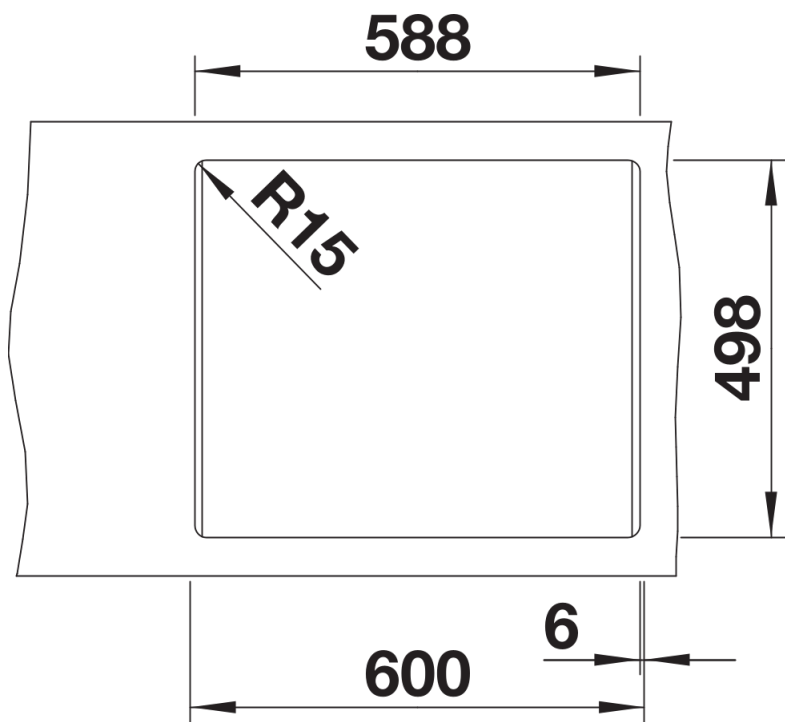

## Planning information

---

- Cut out: Details provided
- Bowl depth 220 mm, Universal handing, German warehouse stock, please allow 10 working days

## Scope of supply

---

- With ETAGON rails in stainless steel
- waste fitting with space-saving pipe
- 3 ½" InFino basket strainer

234164 - 2 x ETAGON rails

## Details

---

Top view

Cut-out

Front view

Side view