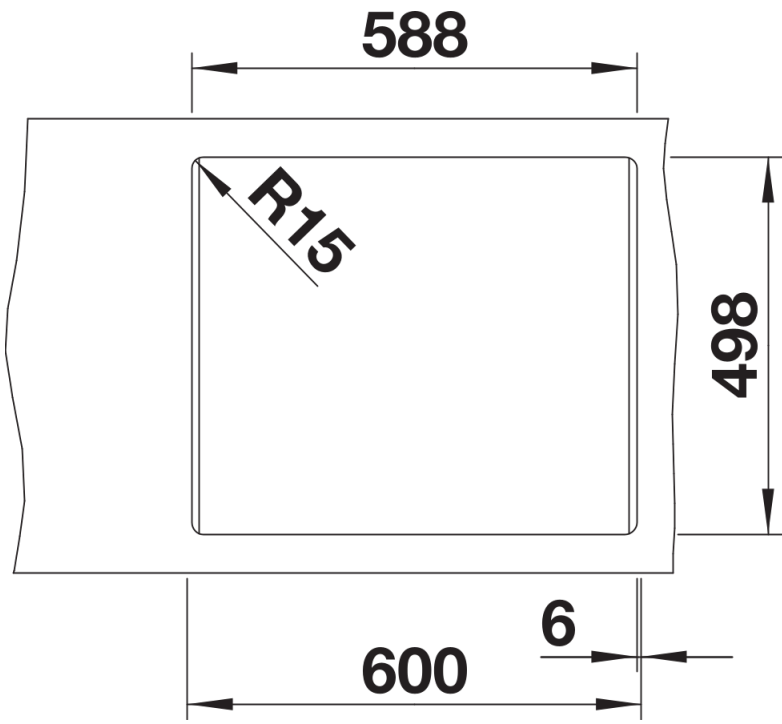

- With ETAGON rails in stainless steel
- waste fitting with space-saving pipe
- 3 ½" InFino basket strainer

234164 - 2 x ETAGON rails

Details

Top view

Cut-out

Front view

Side view