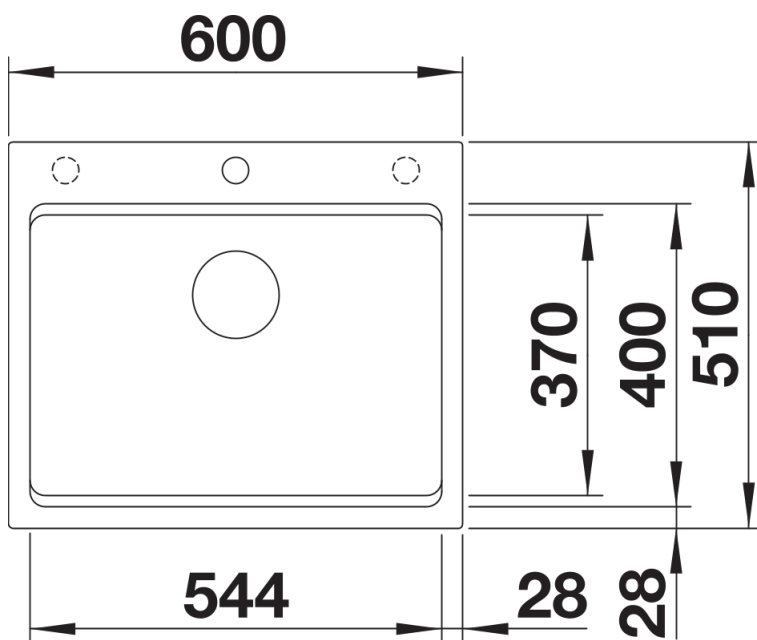

- With ETAGON rails in stainless steel
- waste fitting with space-saving pipe
- 3 ½" InFino basket strainer

234164 - 2 x ETAGON rails

Details

Top view

Cut-out

Front view

Side view