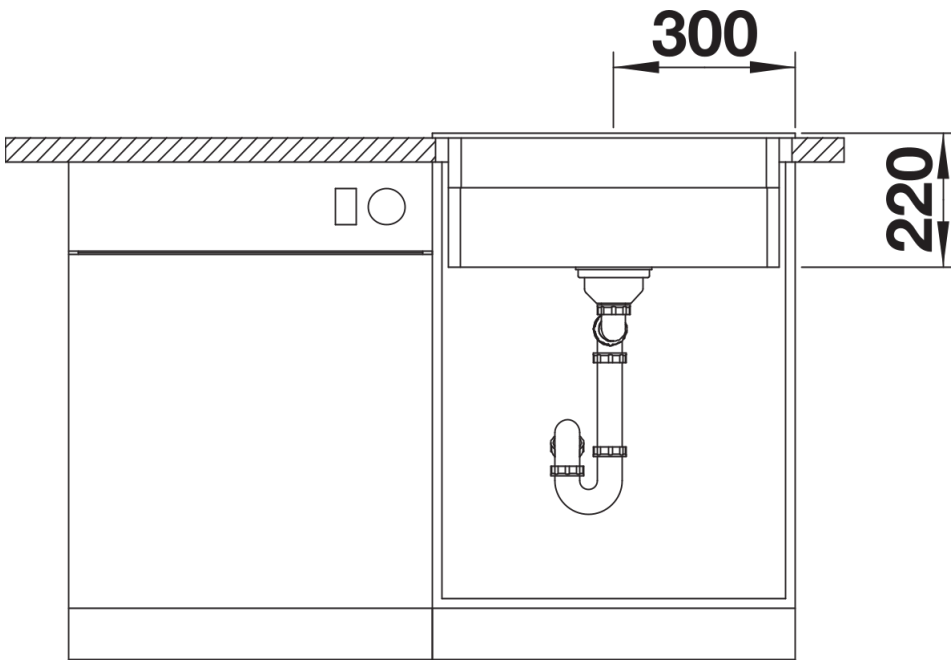

- With ETAGON rails in stainless steel
- waste fitting with space-saving pipe
- 3 ½" InFino basket strainer

234164 - 2 x ETAGON rails

Details

Top view

Cut-out

Front view

Side view