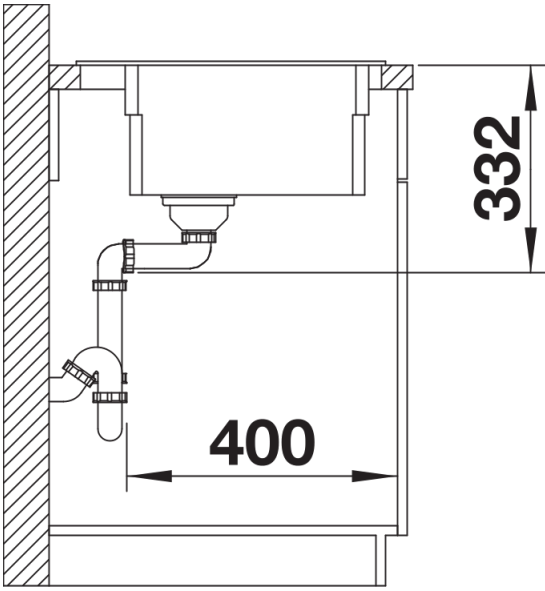

- With ETAGON rails in stainless steel
- waste fitting with space-saving pipe
- 3 ½" InFino basket strainer

234164 - 2 x ETAGON rails

Details

Top view

Cut-out

Front view

Side view