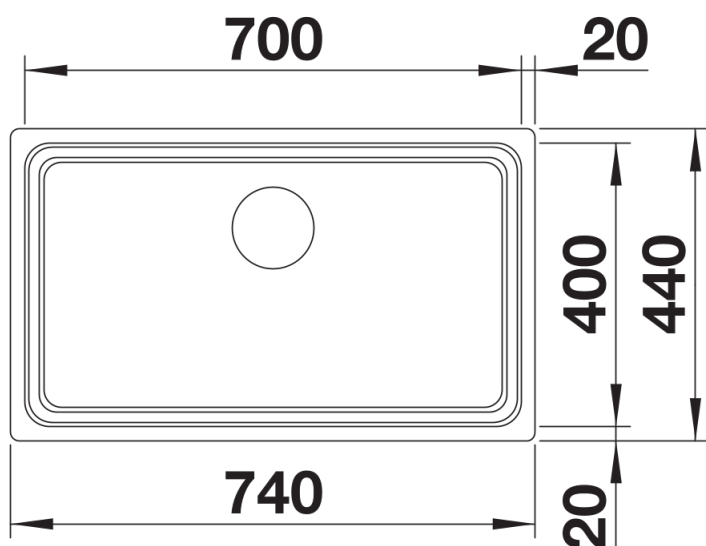

Planning information

- Cut out size: Template provided with sink
- Universal handing

Scope of supply

- With ETAGON rails in stainless steel
- waste fitting with space-saving pipe
- 3 ½" InFino basket strainer

234164 -

Details

Top view

Cut-out

Front view

Side view