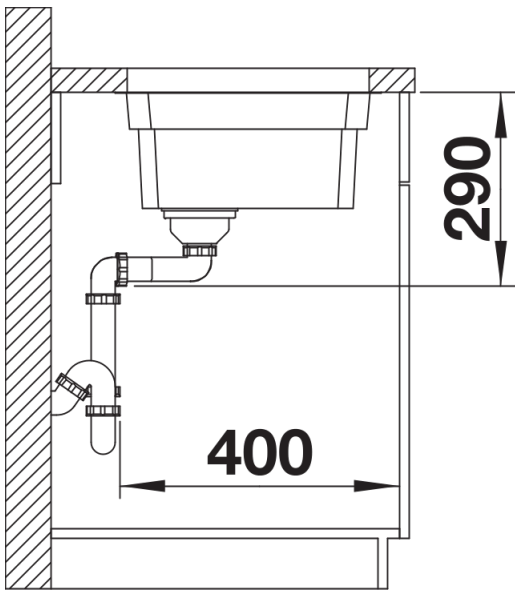

Planning information

- Cut out size: Template provided with sink
- Universal handing

Scope of supply

- With ETAGON rails in stainless steel
- waste fitting with space-saving pipe
- 3 ½" InFino basket strainer

234164 -

Details

Top view

Cut-out

Front view

Side view