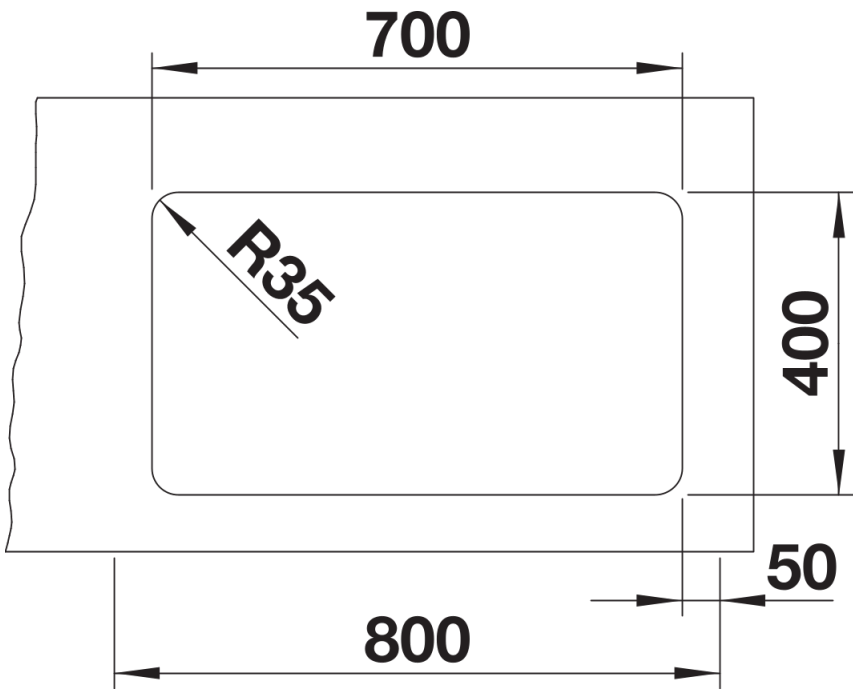

Planning information

- Cut out size: Template provided with sink
- Universal handing

Scope of supply

- With ETAGON rails in stainless steel
- waste fitting with space-saving pipe
- 3 ½" InFino basket strainer

234164 -

Details

Top view

Cut-out

Front view

Side view