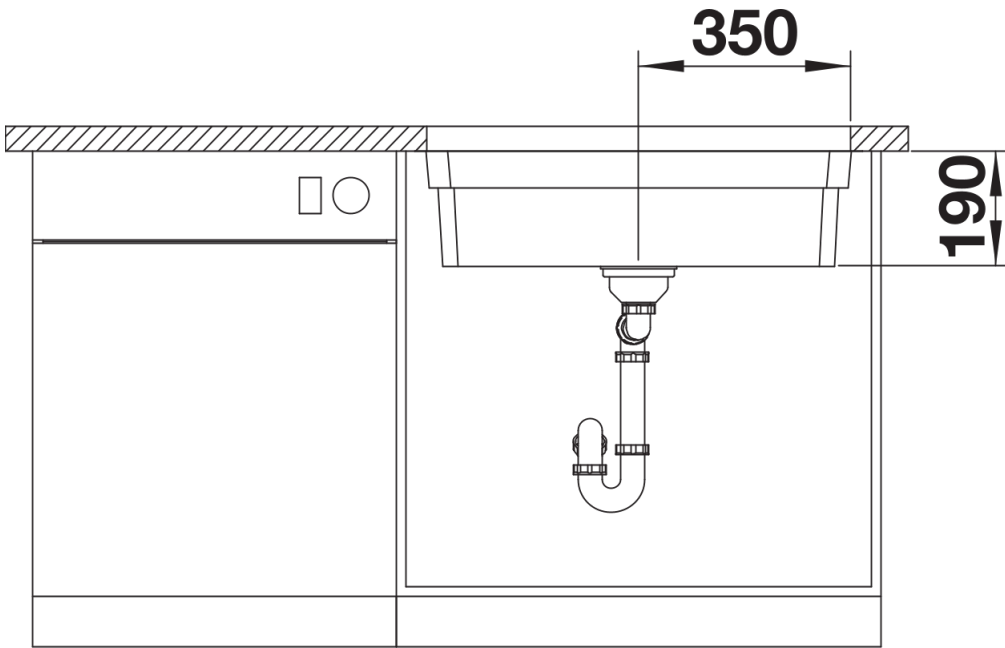

Planning information

- Cut out size: Template provided with sink
- Universal handing

Scope of supply

- With ETAGON rails in stainless steel
- waste fitting with space-saving pipe
- 3 ½" InFino basket strainer

234164 -

Details

Top view

Cut-out

Front view

Side view