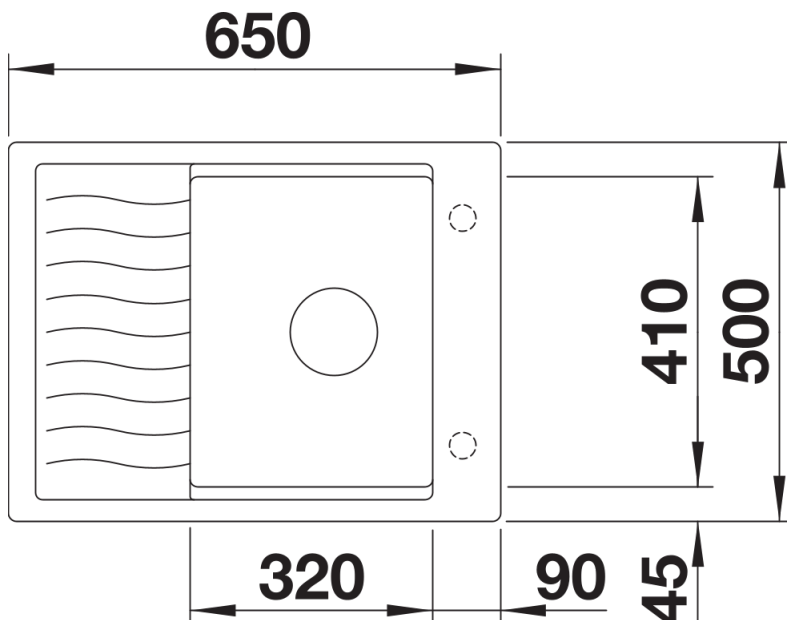

Product information sheet ELON 45 S

Item no. 524824

Benefits

- Compact single-bowl sink for small kitchens
- Large bowl size for 45 cm cabinet
- Clever extendable drainer thanks to the movable stainless steel grid
- Place the supplied wave grid over the bowl for a drip-dry area after washing crockery or rinsing vegetables
- Modern undulating design of sink and accessories match each other
- High-quality features with drain remote control, covered C-overflow and InFino drain system - elegantly integrated and easy-care
- Can be installed reversibly

Colours

Available colours:

- black
- anthracite
- rock grey
- volcano grey
- white
- soft white
- tartufo
- coffee

SILGRANIT anthracite

Planning information

- Cut out: 630 x 480 x R15, Universal handing, German warehouse stock, please allow 10 working days

Scope of supply

- Stainless steel drainer grid
- waste fitting with space-saving pipe
- 3 ½" InFino basket strainer

229234 - Stainless steel grid

Details

Top view

Cut-out

Front view

Side view