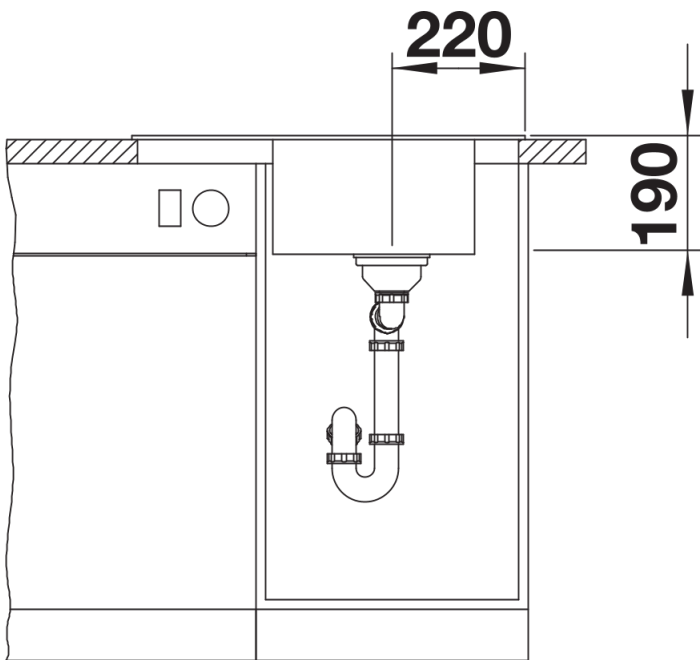

Product information sheet ELON 45 S

Item no. 524824

Benefits

- Compact single-bowl sink for small kitchens
- Large bowl size for 45 cm cabinet
- Clever extendable drainer thanks to the movable stainless steel grid
- Place the supplied wave grid over the bowl for a drip-dry area after washing crockery or rinsing vegetables
- Modern undulating design of sink and accessories match each other
- High-quality features with drain remote control, covered C-overflow and InFino drain system - elegantly integrated and easy-care
- Can be installed reversibly

Colours

Available colours:

- black
- anthracite
- rock grey
- volcano grey
- white
- soft white
- tartufo
- coffee

SILGRANIT anthracite

Planning information

- Cut out: 630 x 480 x R15, Universal handing, German warehouse stock, please allow 10 working days

Scope of supply

- Stainless steel drainer grid
- waste fitting with space-saving pipe
- 3 ½" InFino basket strainer

229234 - Stainless steel grid

Details

Top view

Cut-out

Front view

Side view