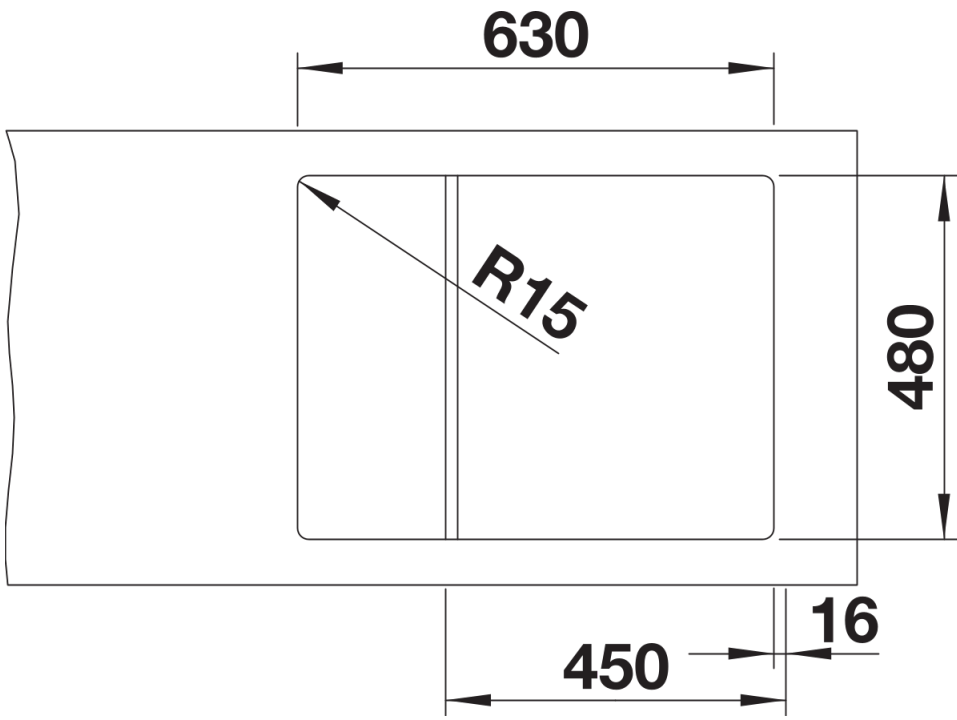

Colours

Available colours:

- black
- anthracite
- rock grey
- volcano grey
- white
- soft white
- tartufo
- coffee

SILGRANIT anthracite

Planning information

- Cut out: 630 x 480 x R15, Universal handing, German warehouse stock, please allow 10 working days

Scope of supply

- Stainless steel drainer grid
- waste fitting with space-saving pipe
- 3 ½" InFino basket strainer

229234 - Stainless steel grid

Details

Top view

Cut-out

Front view

Side view