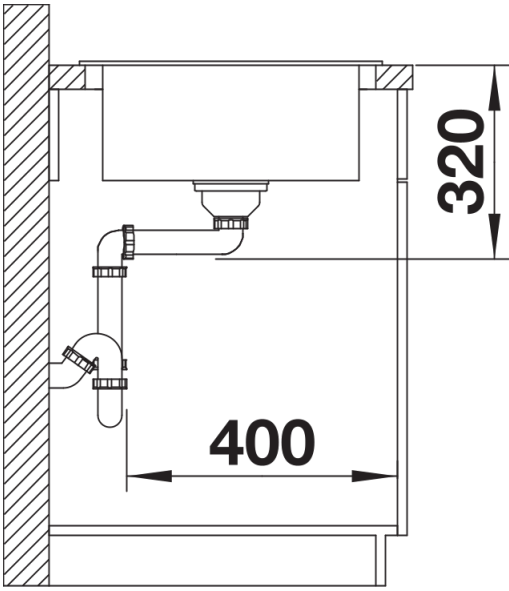

Product information sheet ELON 45 S

Item no. 524824

Benefits

- Compact single-bowl sink for small kitchens
- Large bowl size for 45 cm cabinet
- Clever extendable drainer thanks to the movable stainless steel grid
- Place the supplied wave grid over the bowl for a drip-dry area after washing crockery or rinsing vegetables
- Modern undulating design of sink and accessories match each other
- High-quality features with drain remote control, covered C-overflow and InFino drain system - elegantly integrated and easy-care
- Can be installed reversibly

Colours

Available colours:

- black
- anthracite
- rock grey
- volcano grey
- white
- soft white
- tartufo
- coffee

SILGRANIT anthracite

Planning information

- Cut out: 630 x 480 x R15, Universal handing, German warehouse stock, please allow 10 working days

Scope of supply

- Stainless steel drainer grid
- waste fitting with space-saving pipe
- 3 ½" InFino basket strainer

229234 - Stainless steel grid

Details

Top view

Cut-out

Front view

Side view