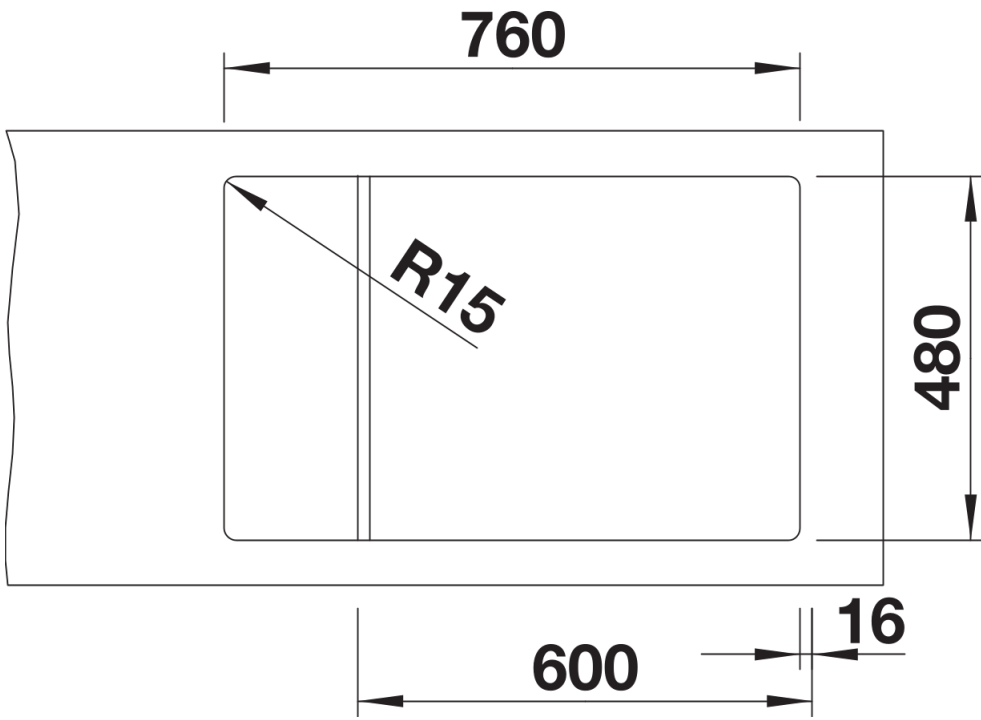

Colours

Available colours:

- black
- anthracite
- rock grey
- volcano grey
- white
- soft white
- tartufo
- coffee

SILGRANIT rock grey

Planning information

- Cut out: 760 x 480 x R15, Universal handing, German warehouse stock, please allow 10 working days

Scope of supply

- Stainless steel drainer grid
- waste fitting with space-saving pipe
- 3 ½" InFino basket strainer

229234 - Stainless steel grid

Details

Top view

Cut-out

Front view

Side view