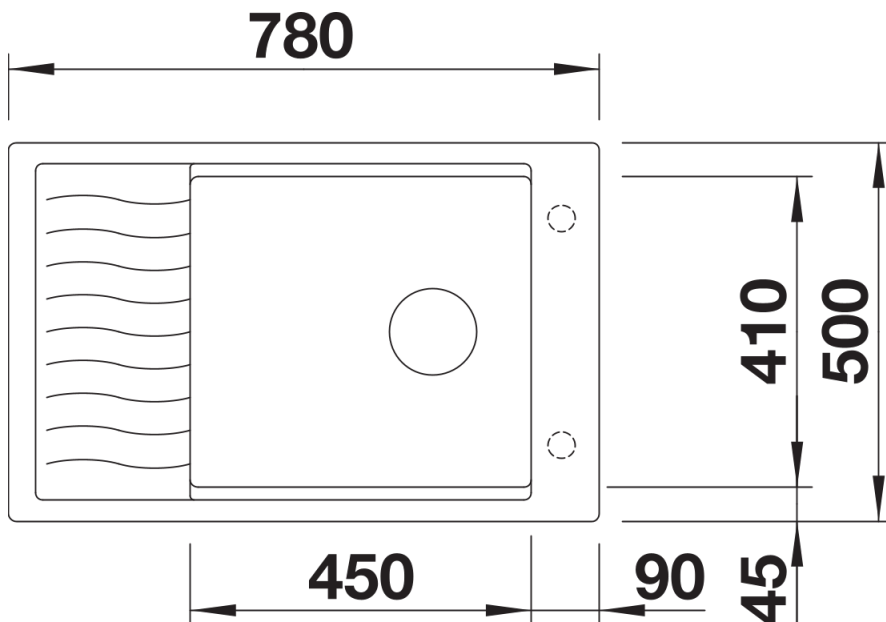

Colours

Available colours:

- black
- anthracite
- rock grey
- volcano grey
- white
- soft white
- tartufo
- coffee

SILGRANIT rock grey

Planning information

- Cut out: 760 x 480 x R15, Universal handing, German warehouse stock, please allow 10 working days

Scope of supply

- Stainless steel drainer grid
- waste fitting with space-saving pipe
- 3 ½" InFino basket strainer

229234 - Stainless steel grid

Details

Top view

Cut-out

Front view

Side view