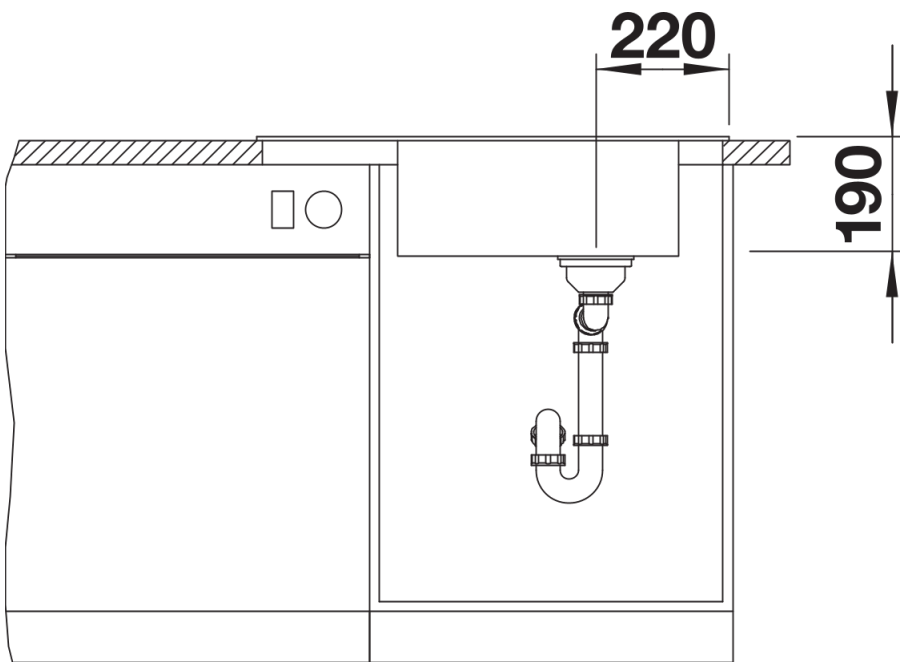

Colours

Available colours:

- black
- anthracite
- rock grey
- volcano grey
- white
- soft white
- tartufo
- coffee

SILGRANIT rock grey

Planning information

- Cut out: 760 x 480 x R15, Universal handing, German warehouse stock, please allow 10 working days

Scope of supply

- Stainless steel drainer grid
- waste fitting with space-saving pipe
- 3 ½" InFino basket strainer

229234 - Stainless steel grid

Details

Top view

Cut-out

Front view

Side view