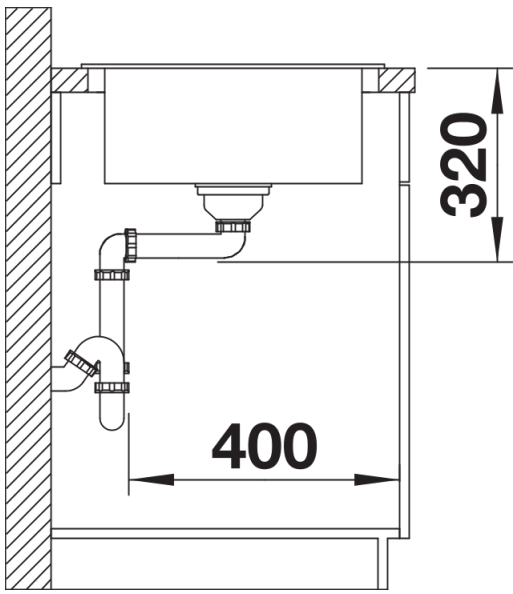

Colours

Available colours:

- black
- anthracite
- rock grey
- volcano grey
- white
- soft white
- tartufo
- coffee

SILGRANIT rock grey

Planning information

- Cut out: 760 x 480 x R15, Universal handing, German warehouse stock, please allow 10 working days

Scope of supply

- Stainless steel drainer grid
- waste fitting with space-saving pipe
- 3 ½" InFino basket strainer

229234 - Stainless steel grid

Details

Top view

Cut-out

Front view

Side view