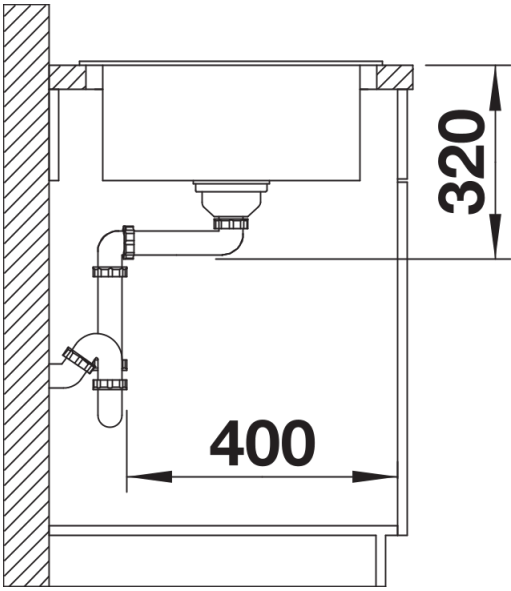

Colours

Available colours:

- black
- anthracite
- rock grey
- volcano grey
- white
- soft white
- tartufo
- coffee

SILGRANIT coffee

Planning information

- Cut out: 760 x 480 x R15, Universal handing

Scope of supply

- Stainless steel drainer grid
- waste fitting with space-saving pipe
- 3 ½" InFino basket strainer

229234 - Stainless steel grid

Details

Top view

Cut-out

Front view

Side view