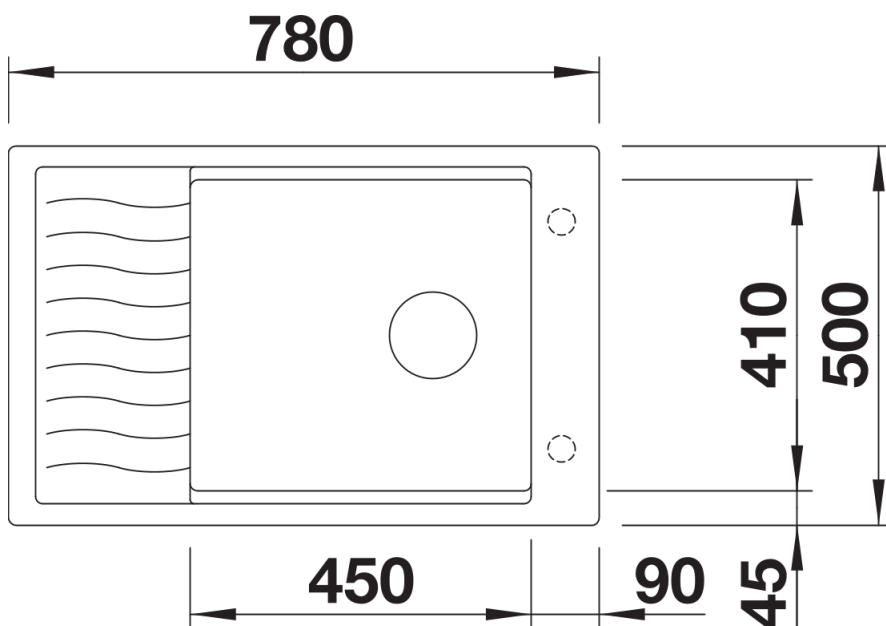

Colours

Available colours:

- black
- anthracite
- rock grey
- volcano grey
- white
- soft white
- tartufo
- coffee

SILGRANIT coffee

Planning information

- Cut out: 760 x 480 x R15, Universal handing

Scope of supply

- Stainless steel drainer grid
- waste fitting with space-saving pipe
- 3 ½" InFino basket strainer

229234 - Stainless steel grid

Details

Top view

Cut-out

Front view

Side view