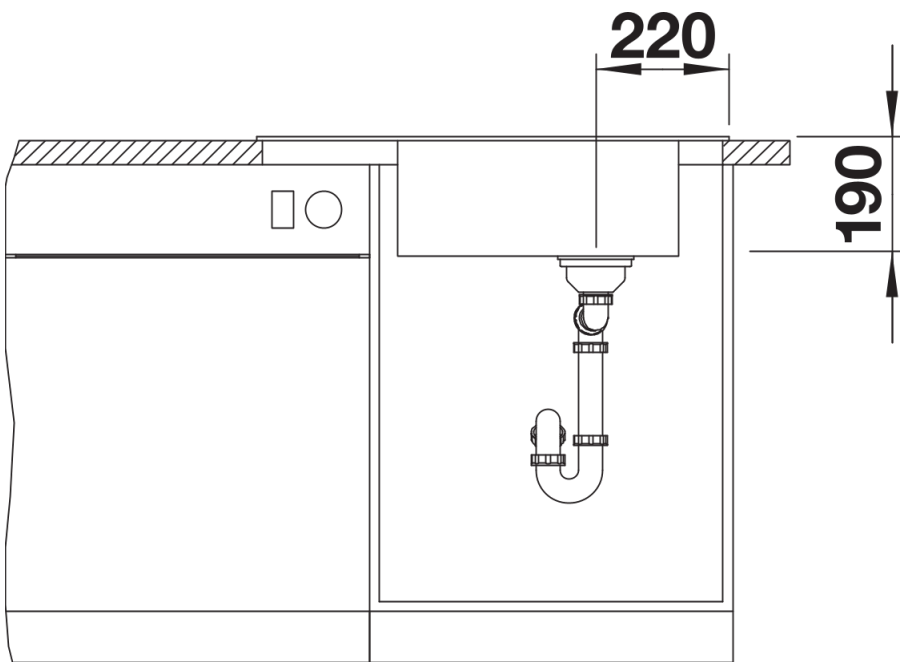

Colours

Available colours:

- black
- anthracite
- rock grey
- volcano grey
- white
- soft white
- tartufo
- coffee

SILGRANIT coffee

Planning information

- Cut out: 760 x 480 x R15, Universal handing

Scope of supply

- Stainless steel drainer grid
- waste fitting with space-saving pipe
- 3 ½" InFino basket strainer

229234 - Stainless steel grid

Details

Top view

Cut-out

Front view

Side view