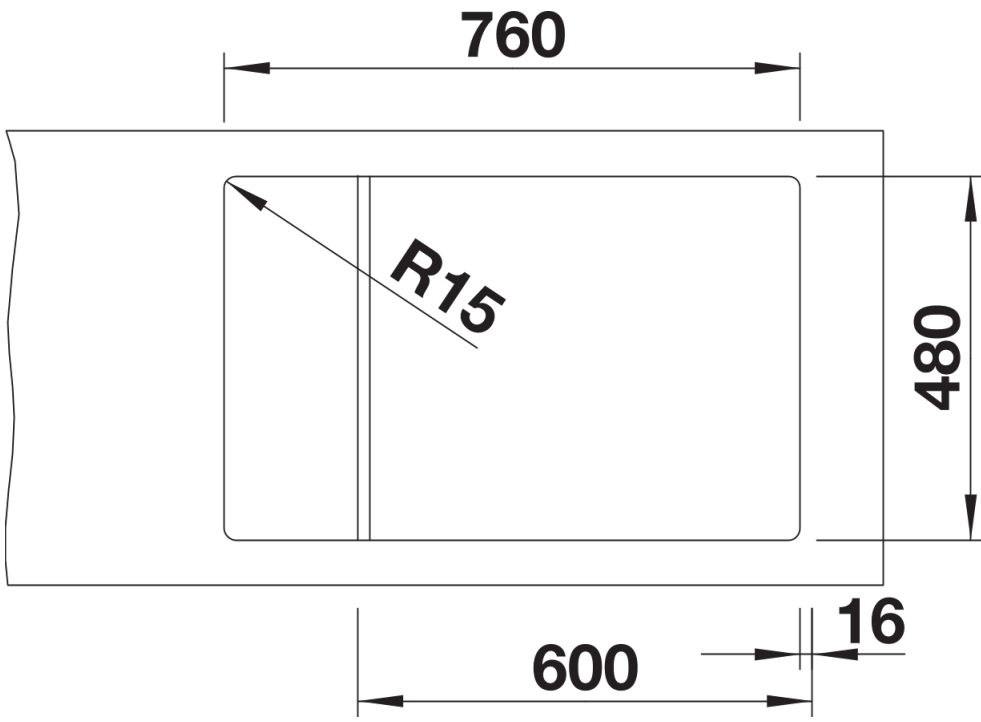

Colours

Available colours:

- black
- anthracite
- rock grey
- volcano grey
- white
- soft white
- tartufo
- coffee

SILGRANIT coffee

Planning information

- Cut out: 760 x 480 x R15, Universal handing

Scope of supply

- Stainless steel drainer grid
- waste fitting with space-saving pipe
- 3 ½" InFino basket strainer

229234 - Stainless steel grid

Details

Top view

Cut-out

Front view

Side view