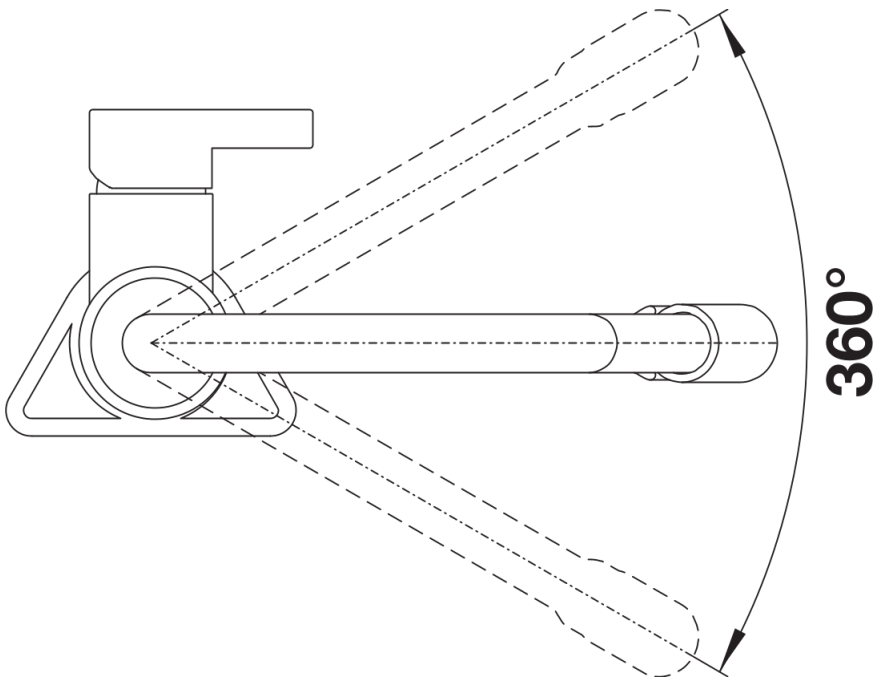

Product information sheet VIU-S

Item no. 524813

Benefits

- Compact semi-professional style mixer tap
- Compact and modern tap with flexible shower hose
- Convenient and safe docking of the spray hose
- Replaceable hose cover in four accent colours

Colours

Available colours:

chrome

galvanic chrome

Scope of supply

- Ø 35 mm tap hole required
- Flexible connector pipes, 550 mm long and 3/8" nut
- Requires balanced high pressure supply only, minimum 1.0 bar
- Fit metal stabilising bracket if required, item number 513383

Details

Swivel range

Side view