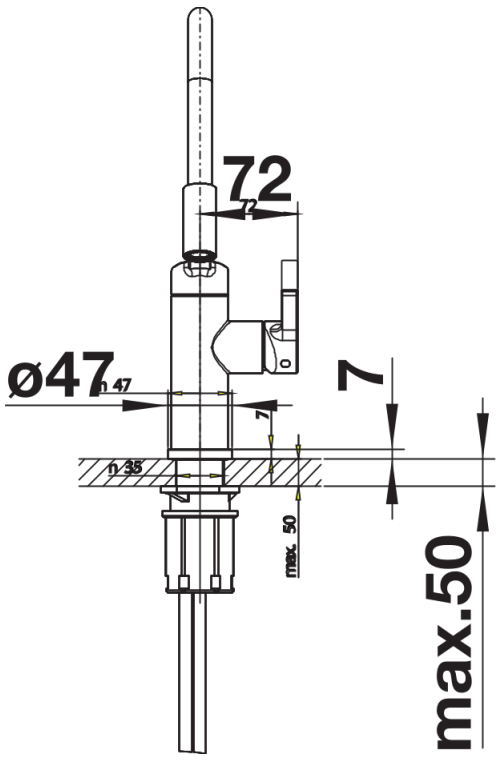

Colours

Available colours:

chrome

galvanic chrome

Scope of supply

- Ø 35 mm tap hole required
- Flexible connector pipes, 550 mm long and 3/8" nut
- Requires balanced high pressure supply only, minimum 1.0 bar
- Fit metal stabilising bracket if required, item number 513383

Details

Swivel range

Side view