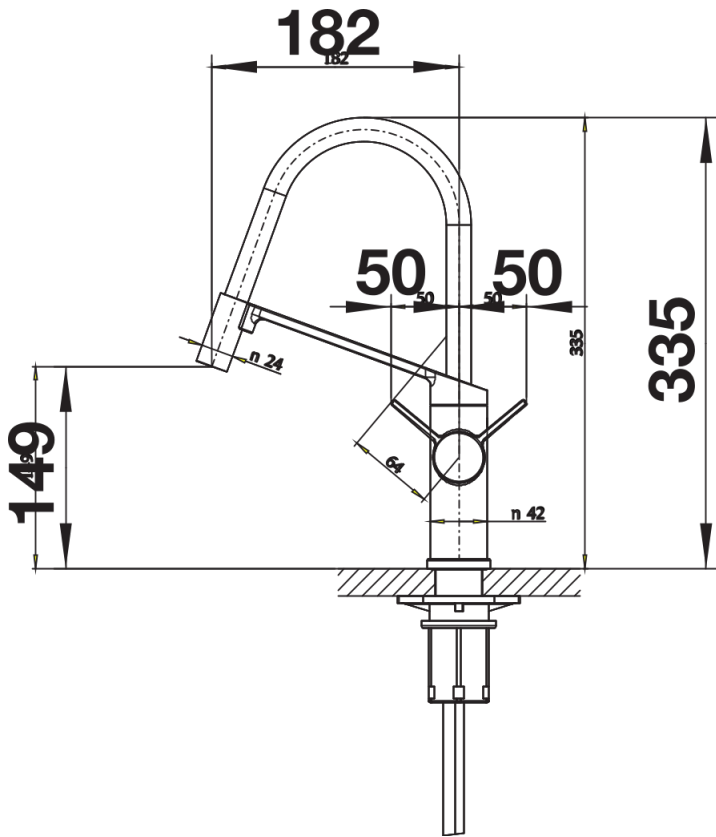

Product information sheet VIU-S

Item no. 524813

Benefits

- Compact semi-professional style mixer tap
- Compact and modern tap with flexible shower hose
- Convenient and safe docking of the spray hose
- Replaceable hose cover in four accent colours

Colours

Available colours:

chrome

galvanic chrome

Scope of supply

- Ø 35 mm tap hole required
- Flexible connector pipes, 550 mm long and 3/8" nut
- Requires balanced high pressure supply only, minimum 1.0 bar
- Fit metal stabilising bracket if required, item number 513383

Details

Swivel range

Side view