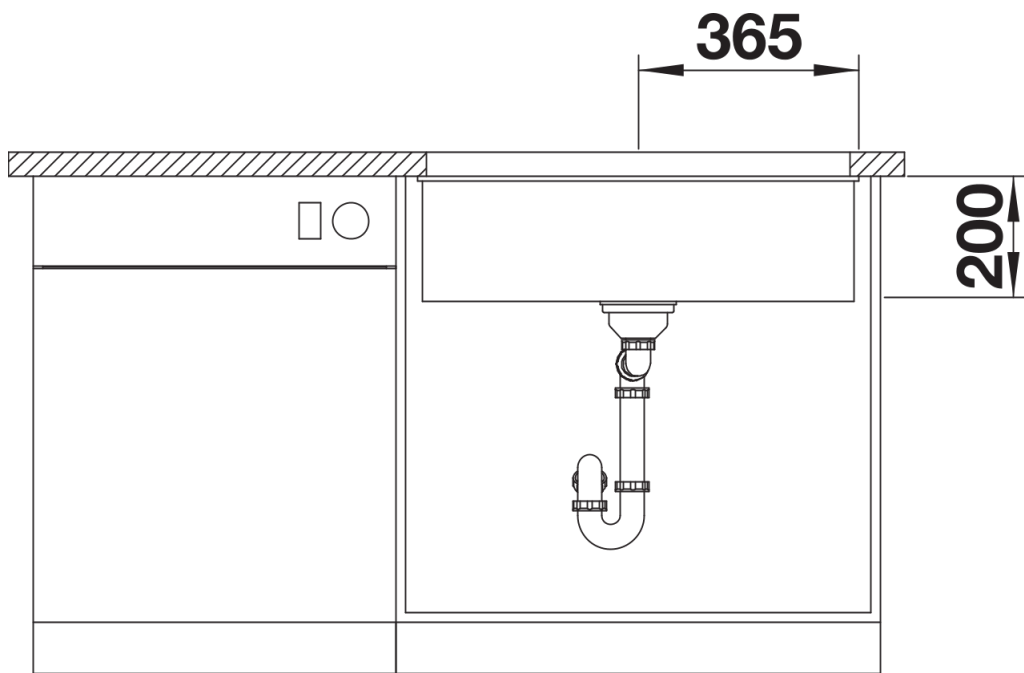

Colours

Available colours:

- black
- anthracite
- rock grey
- volcano grey
- white
- soft white
- tartufo
- coffee

SILGRANIT rock grey

Planning information

- Cut out size: 700 x 400 x R20, Universal handing

Scope of supply

- With ETAGON rails in stainless steel
- waste fitting with space-saving pipe
- 3 ½" InFino basket strainer

234164 -

Details

Top view

Cut-out

Front view

Side view