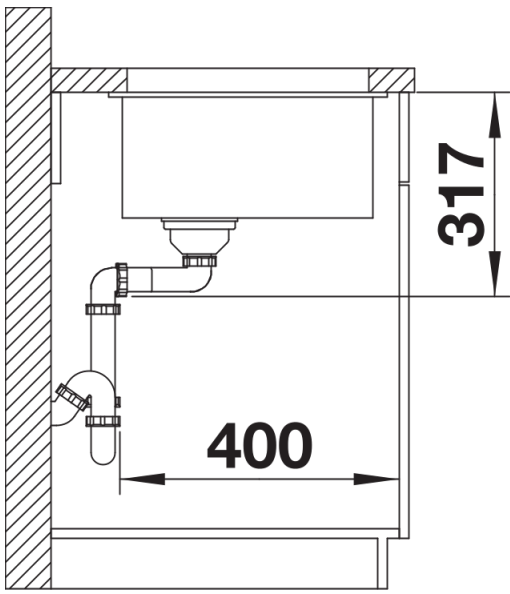

Colours

Available colours:

- black
- anthracite
- rock grey
- volcano grey
- white
- soft white
- tartufo
- coffee

SILGRANIT rock grey

Planning information

- Cut out size: 700 x 400 x R20, Universal handing

Scope of supply

- With ETAGON rails in stainless steel
- waste fitting with space-saving pipe
- 3 ½" InFino basket strainer

234164 -

Details

Top view

Cut-out

Front view

Side view