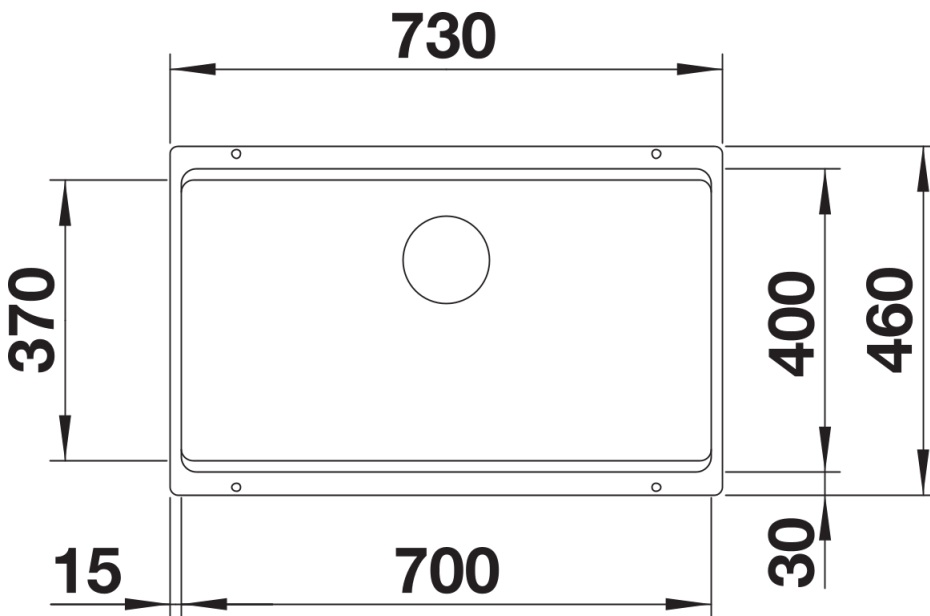

## Planning information

---

- Cut out size: 700 x 400 x R20, Universal handing

## Scope of supply

---

- With ETAGON rails in stainless steel
- waste fitting with space-saving pipe
- 3 ½" InFino basket strainer

234164 - 2 x ETAGON rails

## Details

---

Top view

Cut-out

Front view

Side view