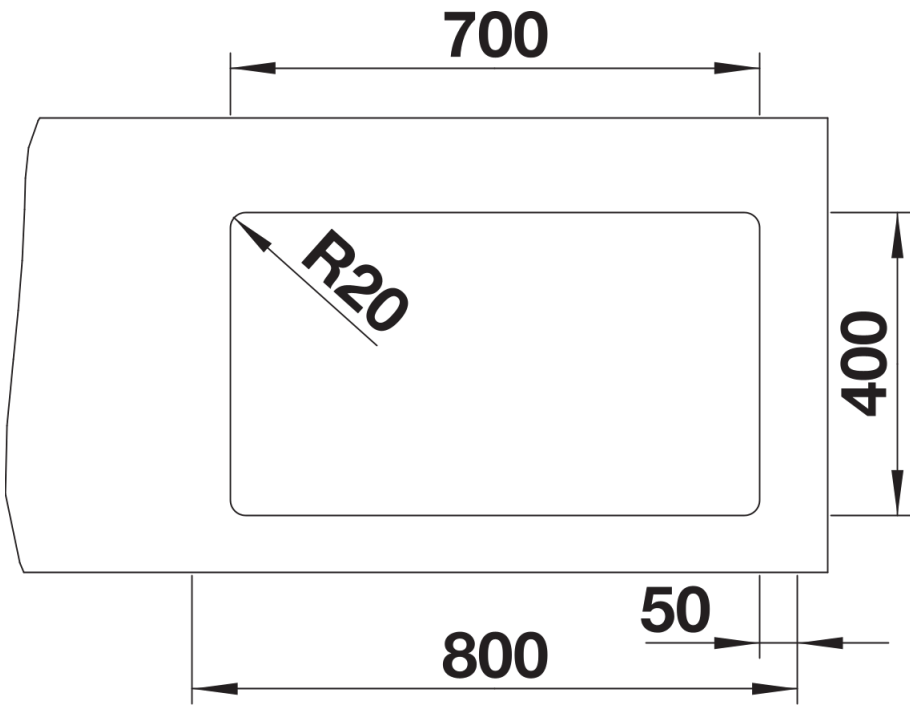

## Planning information

---

- Cut out size: 700 x 400 x R20, Universal handing

## Scope of supply

---

- With ETAGON rails in stainless steel
- waste fitting with space-saving pipe
- 3 ½" InFino basket strainer

234164 - 2 x ETAGON rails

## Details

---

Top view

Cut-out

Front view

Side view