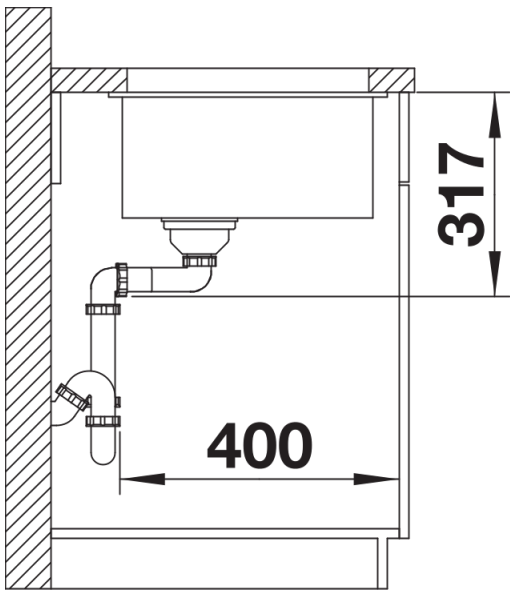

## Planning information

---

- Cut out size: 700 x 400 x R20, Universal handing

## Scope of supply

---

- With ETAGON rails in stainless steel
- waste fitting with space-saving pipe
- 3 ½" InFino basket strainer

234164 - 2 x ETAGON rails

## Details

---

Top view

Cut-out

Front view

Side view