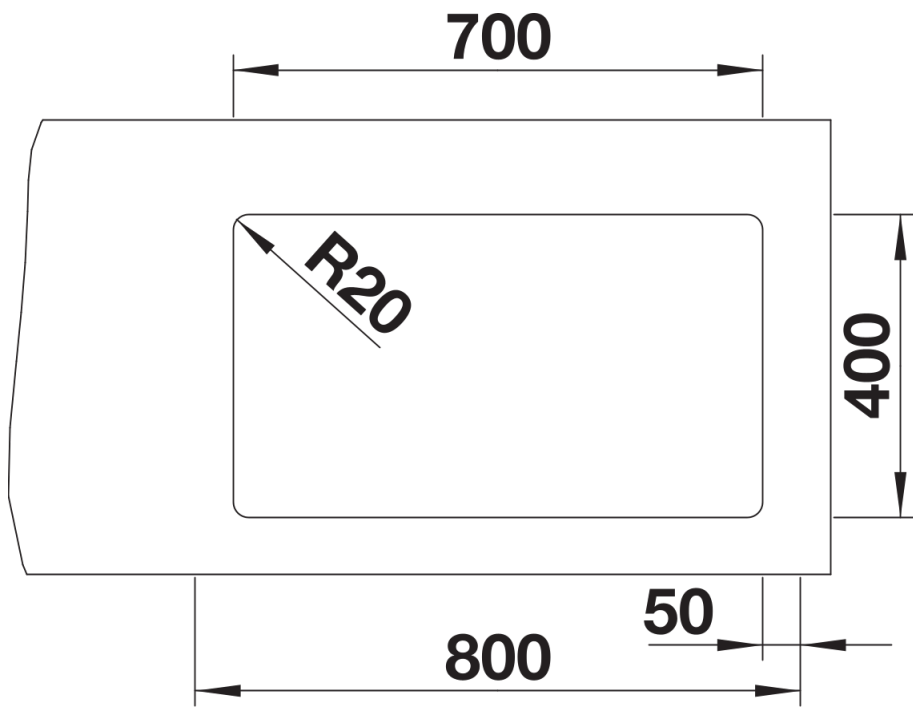

Colours

Available colours:

- black
- anthracite
- rock grey
- volcano grey
- white
- soft white
- tartufo
- coffee

SILGRANIT rock grey

Planning information

- Cut out size: 700 x 400 x R20, Universal handing

Scope of supply

- With ETAGON rails in stainless steel
- waste fitting with space-saving pipe
- 3 ½" InFino basket strainer

234164 -

Details

Top view

Cut-out

Front view

Side view