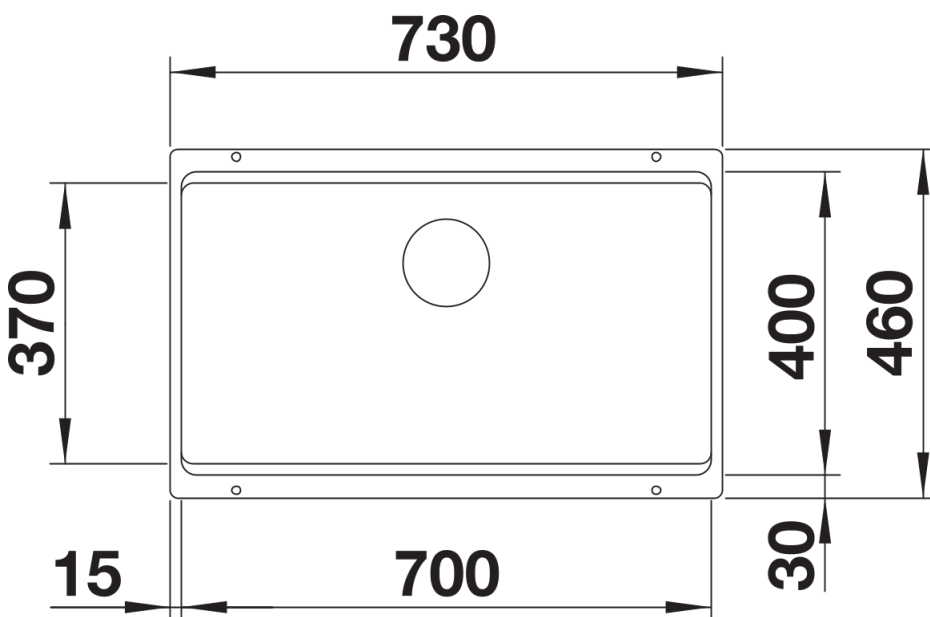

Colours

Available colours:

- black
- anthracite
- rock grey
- volcano grey
- white
- soft white
- tartufo
- coffee

SILGRANIT rock grey

Planning information

- Cut out size: 700 x 400 x R20, Universal handing

Scope of supply

- With ETAGON rails in stainless steel
- waste fitting with space-saving pipe
- 3 ½" InFino basket strainer

234164 -

Details

Top view

Cut-out

Front view

Side view