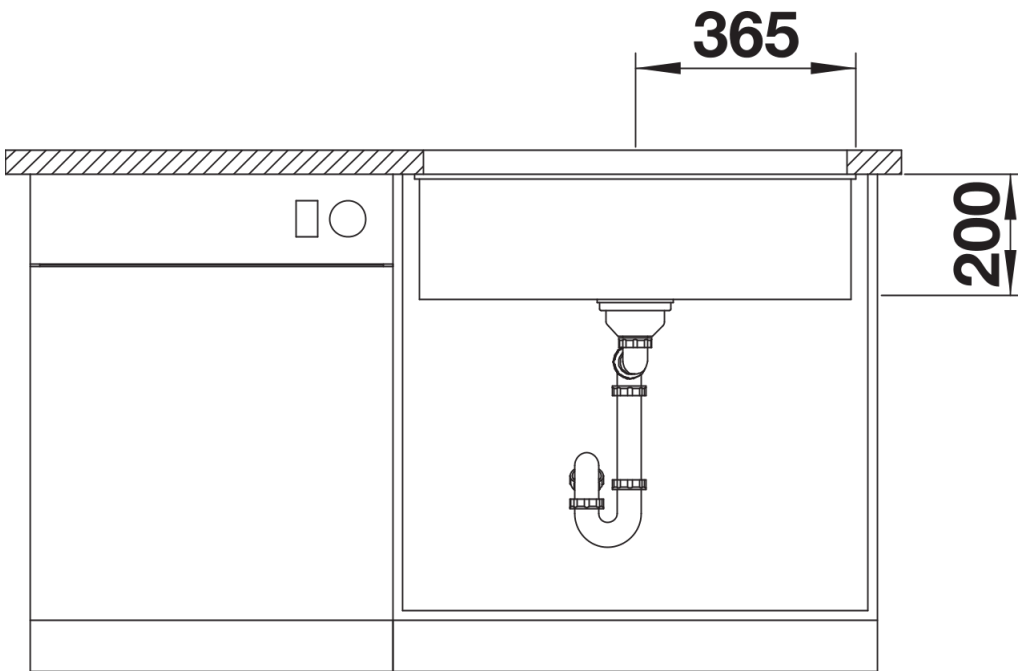

## Planning information

---

- Cut out size: 700 x 400 x R20, Universal handing

## Scope of supply

---

- With ETAGON rails in stainless steel
- waste fitting with space-saving pipe
- 3 ½" InFino basket strainer

234164 - 2 x ETAGON rails

## Details

---

Top view

Cut-out

Front view

Side view