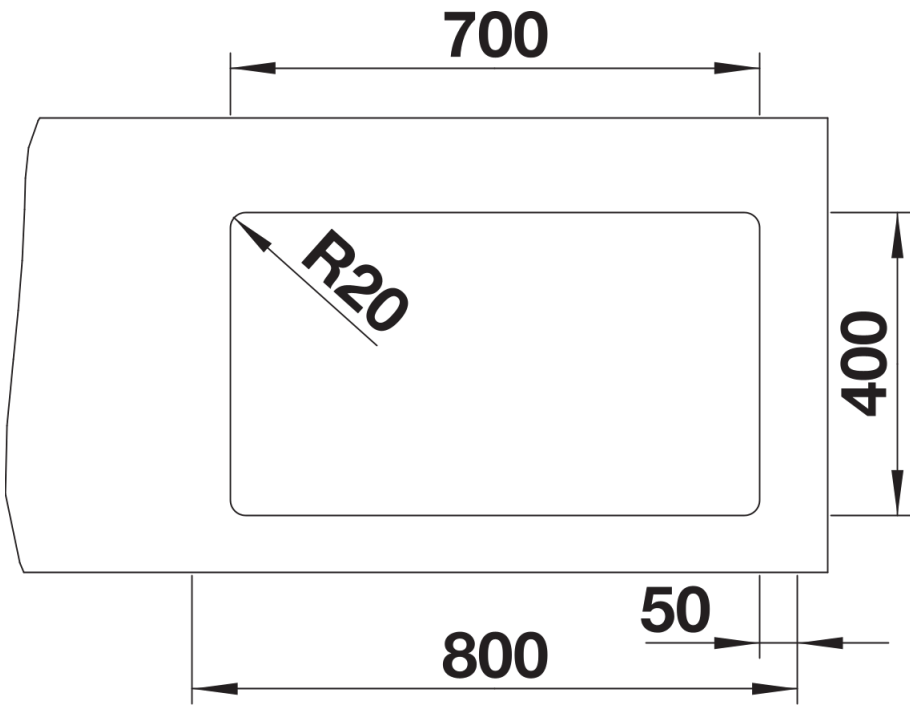

Colours

Available colours:

- black
- anthracite
- rock grey
- volcano grey
- white
- soft white
- tartufo
- coffee

SILGRANIT tartufo

Planning information

- Cut out size: 700 x 400 x R20, Universal handing

Scope of supply

- With ETAGON rails in stainless steel
- waste fitting with space-saving pipe
- 3 ½" InFino basket strainer

234164 - 2 x ETAGON rails

Details

Top view

Cut-out

Front view

Side view