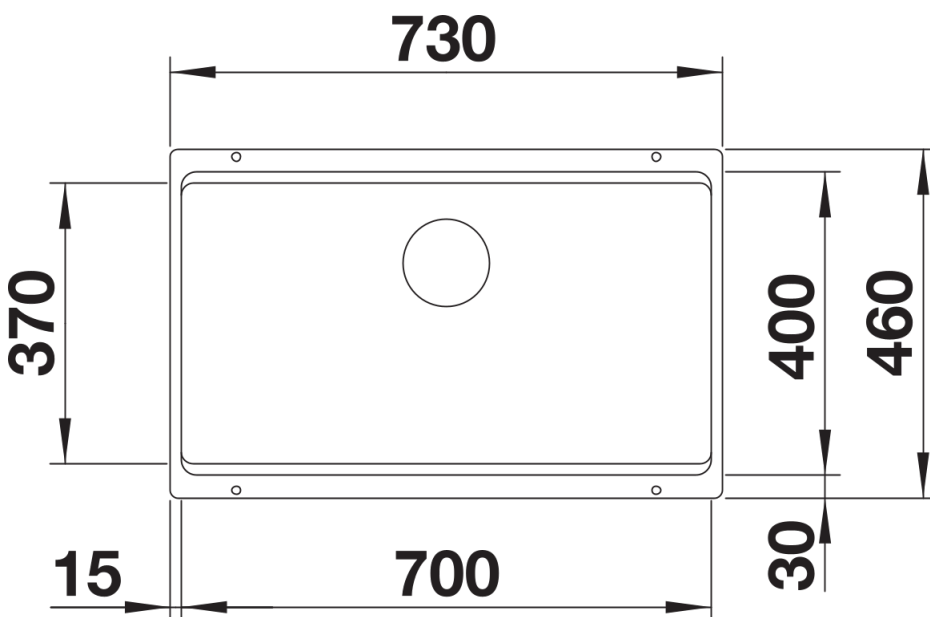

Colours

Available colours:

- black
- anthracite
- rock grey
- volcano grey
- white
- soft white
- tartufo
- coffee

SILGRANIT tartufo

Planning information

- Cut out size: 700 x 400 x R20, Universal handing

Scope of supply

- With ETAGON rails in stainless steel
- waste fitting with space-saving pipe
- 3 ½" InFino basket strainer

234164 - 2 x ETAGON rails

Details

Top view

Cut-out

Front view

Side view