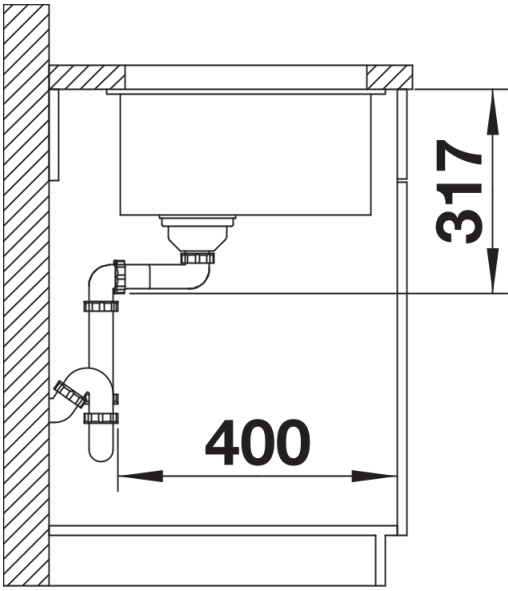

Colours

Available colours:

- black
- anthracite
- rock grey
- volcano grey
- white
- soft white
- tartufo
- coffee

SILGRANIT tartufo

Planning information

- Cut out size: 700 x 400 x R20, Universal handing

Scope of supply

- With ETAGON rails in stainless steel
- waste fitting with space-saving pipe
- 3 ½" InFino basket strainer

234164 - 2 x ETAGON rails

Details

Top view

Cut-out

Front view

Side view