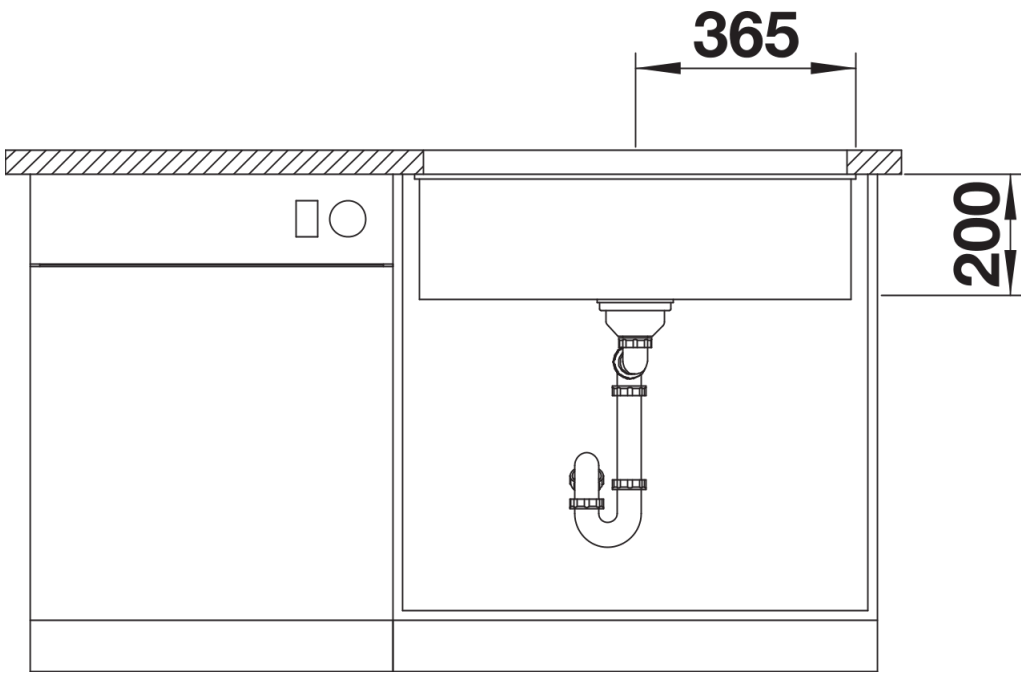

Colours

Available colours:

- black
- anthracite
- rock grey
- volcano grey
- white
- soft white
- tartufo
- coffee

SILGRANIT tartufo

Planning information

- Cut out size: 700 x 400 x R20, Universal handing

Scope of supply

- With ETAGON rails in stainless steel
- waste fitting with space-saving pipe
- 3 ½" InFino basket strainer

234164 - 2 x ETAGON rails

Details

Top view

Cut-out

Front view

Side view