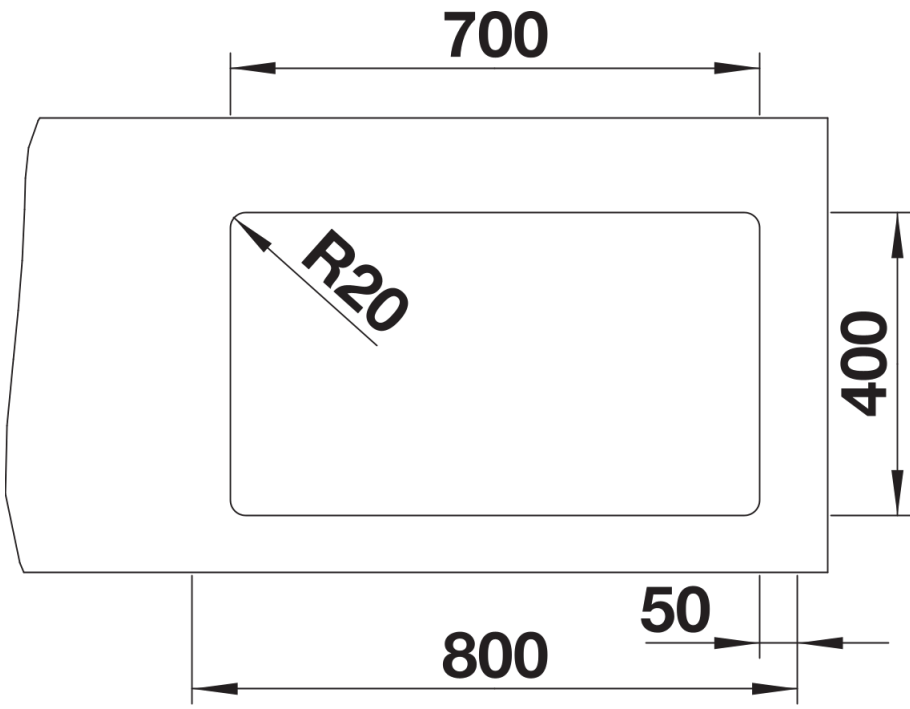

Colours

Available colours:

- black
- anthracite
- rock grey
- volcano grey
- white
- soft white
- tartufo
- coffee

SILGRANIT coffee

Planning information

- Cut out size: 700 x 400 x R20, Universal handing

Scope of supply

- With ETAGON rails in stainless steel
- waste fitting with space-saving pipe
- 3 ½" InFino basket strainer

234164 - 2 x ETAGON rails

Details

Top view

Cut-out

Front view

Side view