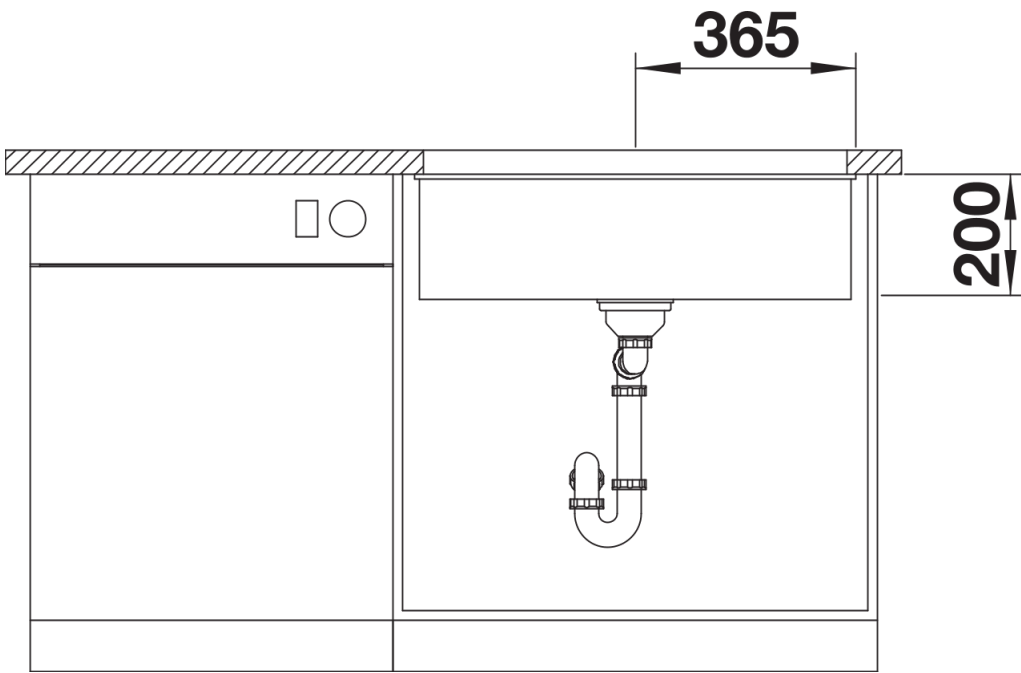

Colours

Available colours:

- black
- anthracite
- rock grey
- volcano grey
- white
- soft white
- tartufo
- coffee

SILGRANIT coffee

Planning information

- Cut out size: 700 x 400 x R20, Universal handing

Scope of supply

- With ETAGON rails in stainless steel
- waste fitting with space-saving pipe
- 3 ½" InFino basket strainer

234164 - 2 x ETAGON rails

Details

Top view

Cut-out

Front view

Side view