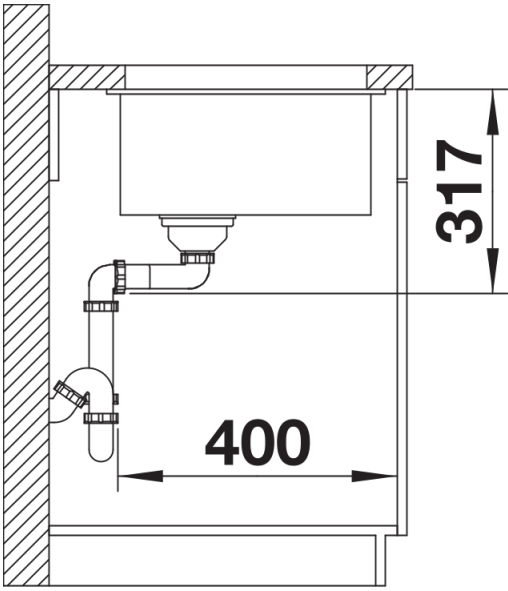

Colours

Available colours:

- black
- anthracite
- rock grey
- volcano grey
- white
- soft white
- tartufo
- coffee

SILGRANIT coffee

Planning information

- Cut out size: 700 x 400 x R20, Universal handing

Scope of supply

- With ETAGON rails in stainless steel
- waste fitting with space-saving pipe
- 3 ½" InFino basket strainer

234164 - 2 x ETAGON rails

Details

Top view

Cut-out

Front view

Side view