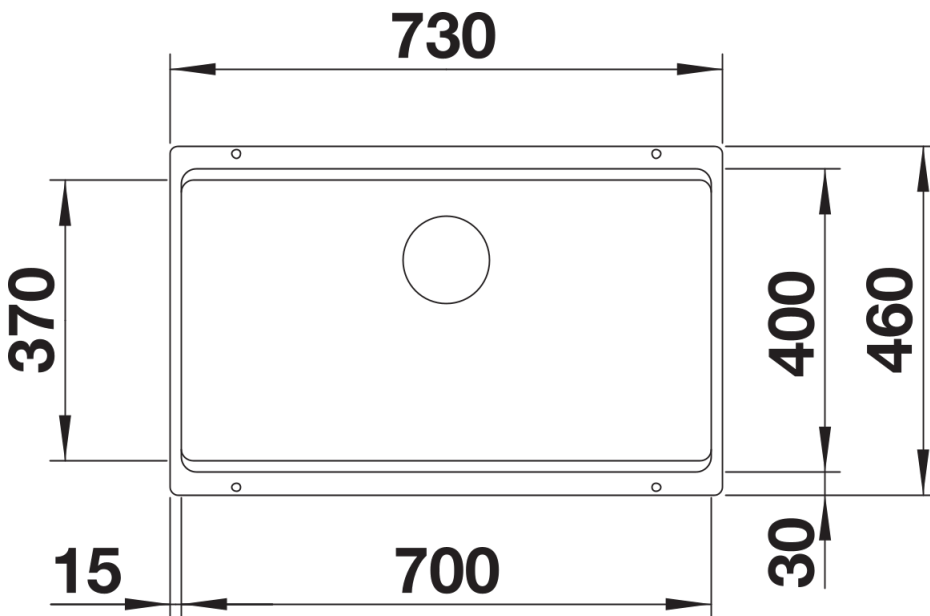

Colours

Available colours:

- black
- anthracite
- rock grey
- volcano grey
- white
- soft white
- tartufo
- coffee

SILGRANIT coffee

Planning information

- Cut out size: 700 x 400 x R20, Universal handing

Scope of supply

- With ETAGON rails in stainless steel
- waste fitting with space-saving pipe
- 3 ½" InFino basket strainer

234164 - 2 x ETAGON rails

Details

Top view

Cut-out

Front view

Side view