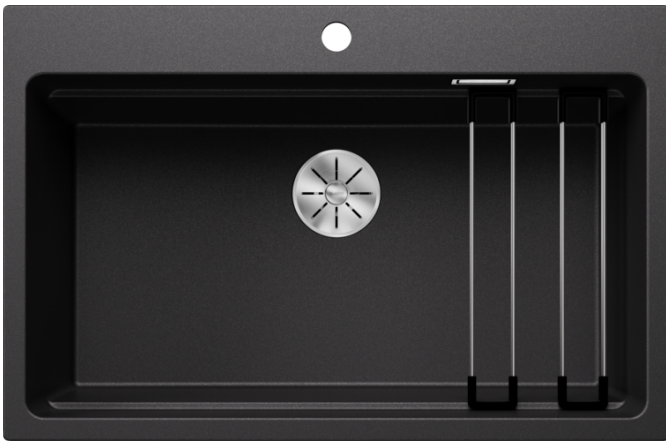

Product information sheet ETAGON 8

Item no. 525187

Benefits

- Generous staggered bowl with added functionality
- Integrated step creates an additional functional level
- Clever bowl concept with versatile ETAGON rails
- High-quality features with covered C-overflow and InFino drain system - elegantly integrated and easy-care
- The ETAGON family of sinks are available in Stainless steel, Silgranit and Ceramic material options
- ETAGON gives you a time-saving, space saving, creative hub at the heart of your kitchen

Colours

Available colours:

- black
- anthracite
- rock grey
- volcano grey
- white
- soft white
- tartufo
- coffee

SILGRANIT anthracite

Planning information

- Cut out: Details provided
- Bowl depth 200mm, Universal handing, German warehouse stock, please allow 10 working days

Scope of supply

- With ETAGON rails in stainless steel
- waste fitting with space-saving pipe
- 3 ½" InFino basket strainer

234164 - 2 x ETAGON rails

Details

Top view

Cut-out

Front view

Side view