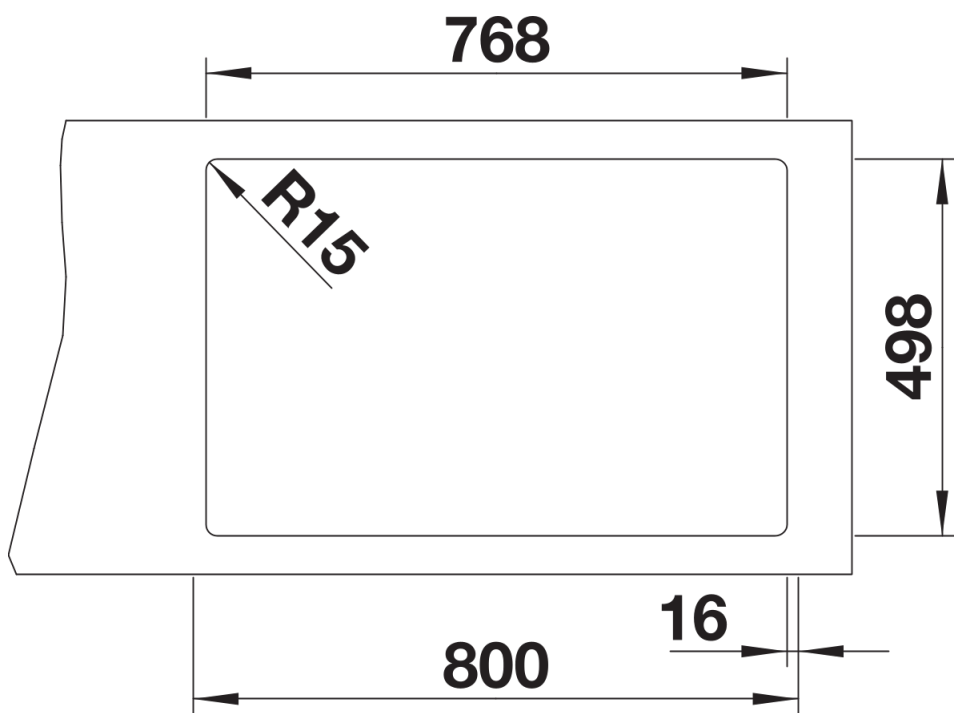

Colours

Available colours:

- black
- anthracite
- rock grey
- volcano grey
- white
- soft white
- tartufo
- coffee

SILGRANIT anthracite

Planning information

- Cut out: Details provided
- Bowl depth 200mm, Universal handing, German warehouse stock, please allow 10 working days

Scope of supply

- With ETAGON rails in stainless steel
- waste fitting with space-saving pipe
- 3 ½" InFino basket strainer

234164 - 2 x ETAGON rails

Details

Top view

Cut-out

Front view

Side view