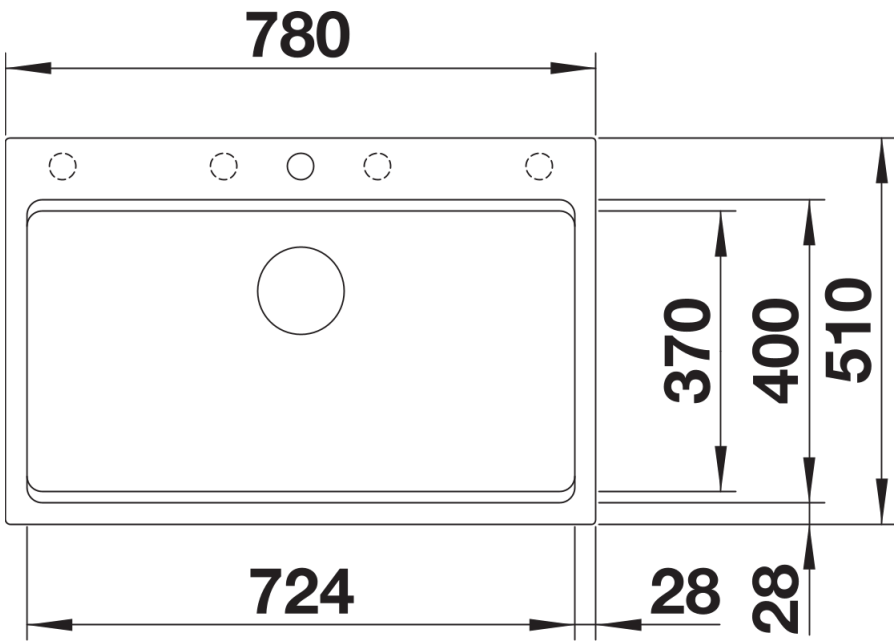

## Scope of supply

---

- With ETAGON rails in stainless steel
- waste fitting with space-saving pipe
- 3 ½" InFino basket strainer

234164 -

## Details

---

Top view

Cut-out

Front view

Side view