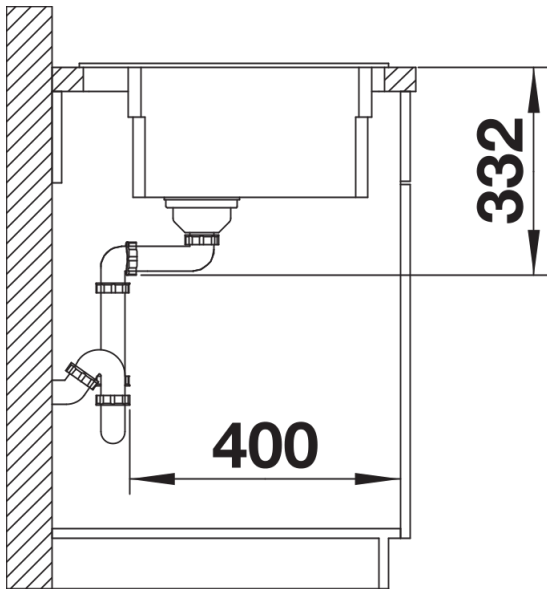

Colours

Available colours:

- black
- anthracite
- rock grey
- volcano grey
- white
- soft white
- tartufo
- coffee

SILGRANIT anthracite

Planning information

- Cut out: Details provided
- Bowl depth 200mm, Universal handing, German warehouse stock, please allow 10 working days

Scope of supply

- With ETAGON rails in stainless steel
- waste fitting with space-saving pipe
- 3 ½" InFino basket strainer

234164 - 2 x ETAGON rails

Details

Top view

Cut-out

Front view

Side view