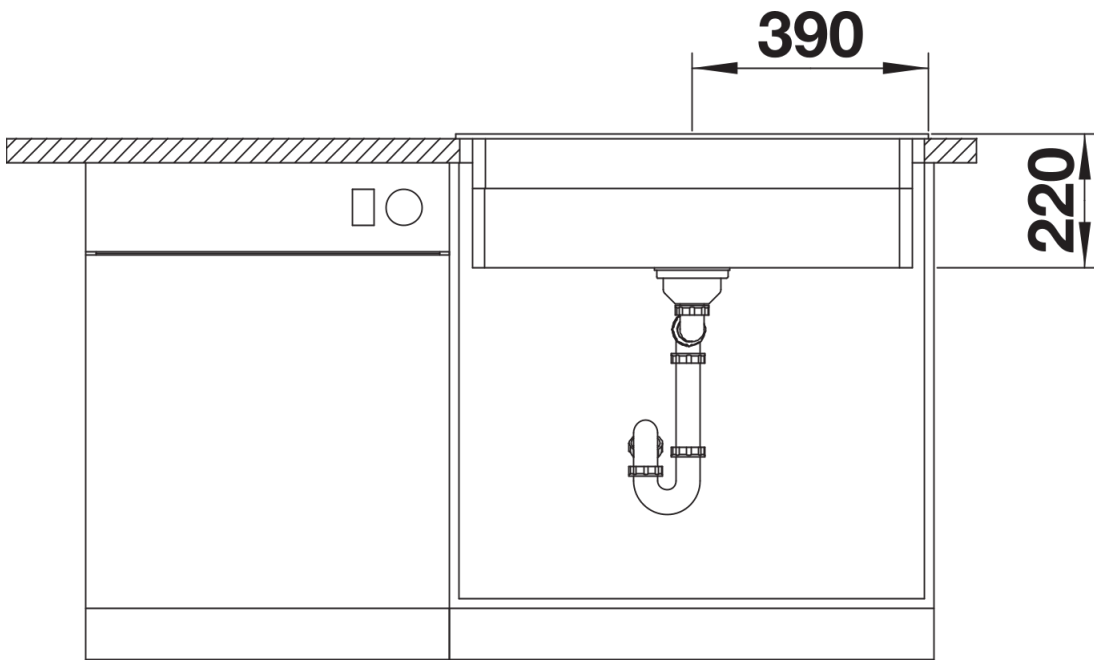

Colours

Available colours:

- black
- anthracite
- rock grey
- volcano grey
- white
- soft white
- tartufo
- coffee

SILGRANIT anthracite

Planning information

- Cut out: Details provided
- Bowl depth 200mm, Universal handing, German warehouse stock, please allow 10 working days

Scope of supply

- With ETAGON rails in stainless steel
- waste fitting with space-saving pipe
- 3 ½" InFino basket strainer

234164 - 2 x ETAGON rails

Details

Top view

Cut-out

Front view

Side view