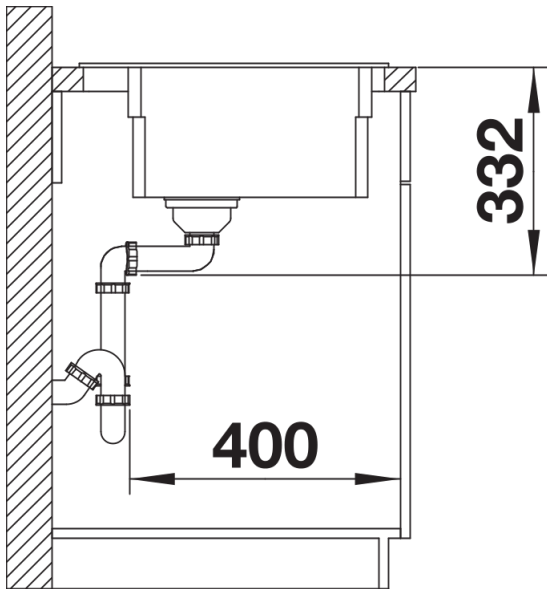

## Scope of supply

---

- With ETAGON rails in stainless steel
- waste fitting with space-saving pipe
- 3 ½" InFino basket strainer

234164 -

## Details

---

Top view

Cut-out

Front view

Side view