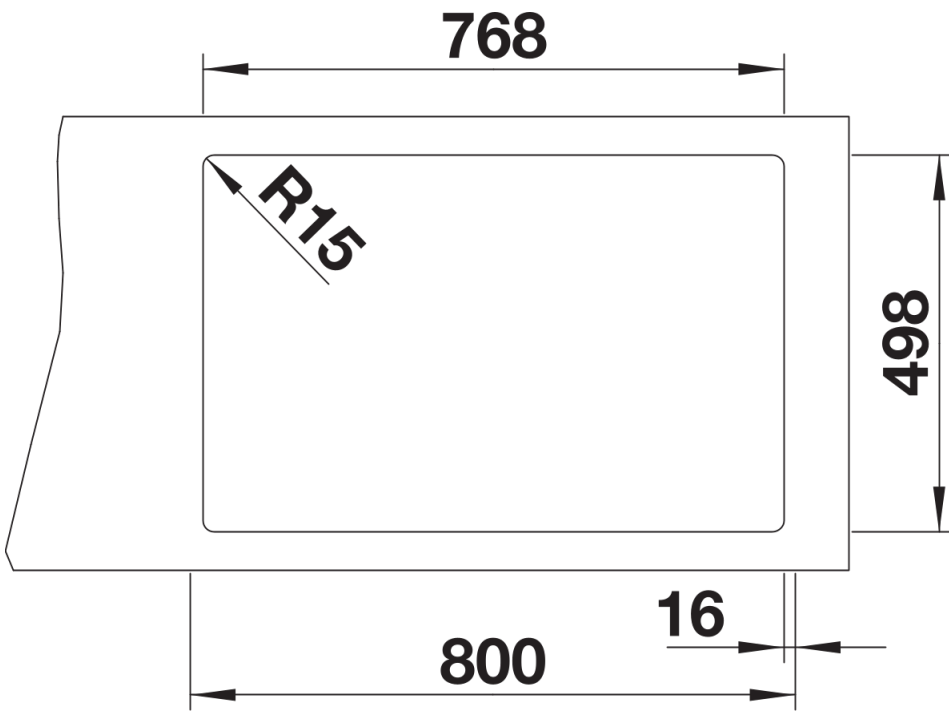

## Scope of supply

---

- With ETAGON rails in stainless steel
- waste fitting with space-saving pipe
- 3 ½" InFino basket strainer

234164 -

## Details

---

Top view

Cut-out

Front view

Side view