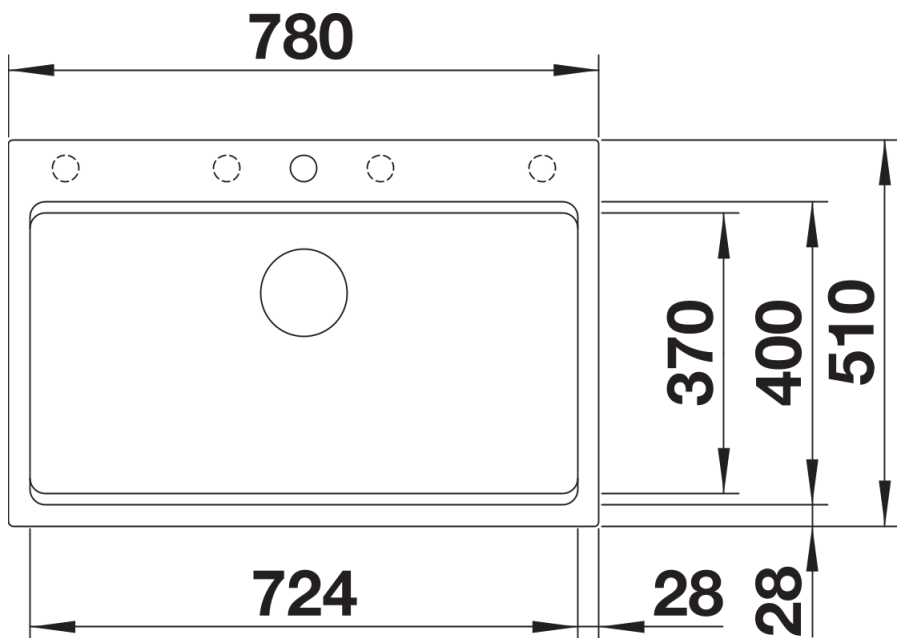

Colours

Available colours:

- black
- anthracite
- rock grey
- volcano grey
- white
- soft white
- tartufo
- coffee

SILGRANIT anthracite

Planning information

- Cut out: Details provided
- Bowl depth 200mm, Universal handing, German warehouse stock, please allow 10 working days

Scope of supply

- With ETAGON rails in stainless steel
- waste fitting with space-saving pipe
- 3 ½" InFino basket strainer

234164 - 2 x ETAGON rails

Details

Top view

Cut-out

Front view

Side view