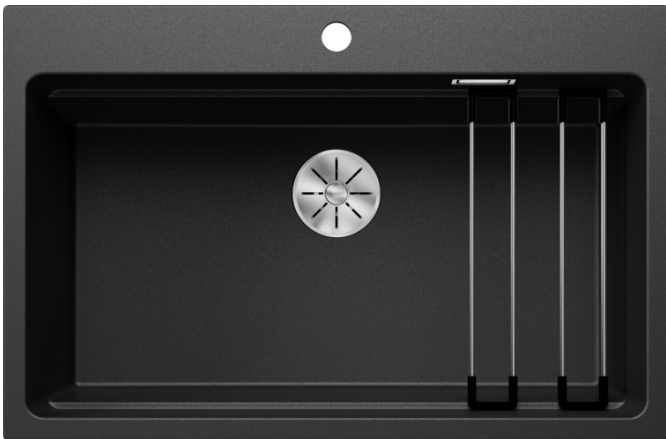

### Benefits

---

- Ingenious rails for smooth multitasking. Our innovative flagship sink family
- Gain separate working levels with the clever ETAGON rails
- Fill cookware without having to hold or rest pans in a wet sink
- Soak baking trays while still using the top half of the bowl
- Elegant InFino strainer for swift water drainage and sink drying
- Pair with a BLANCO Unit drink system to effortlessly fill pots and glasses using the ETAGON rails

### Colours

---

Available colours:

- black
- anthracite
- rock grey
- volcano grey
- white
- soft white
- tartufo
- coffee

SILGRANIT anthracite