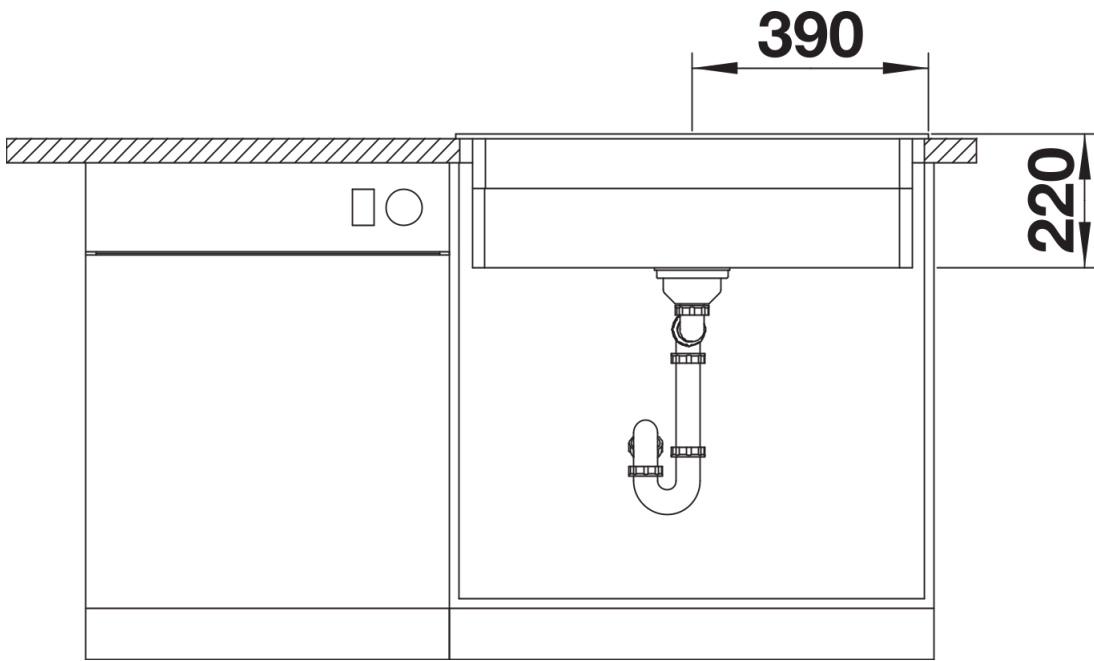

## Scope of supply

---

- With ETAGON rails in stainless steel
- waste fitting with space-saving pipe
- 3 ½" InFino basket strainer

234164 -

## Details

---

Top view

Cut-out

Front view

Side view