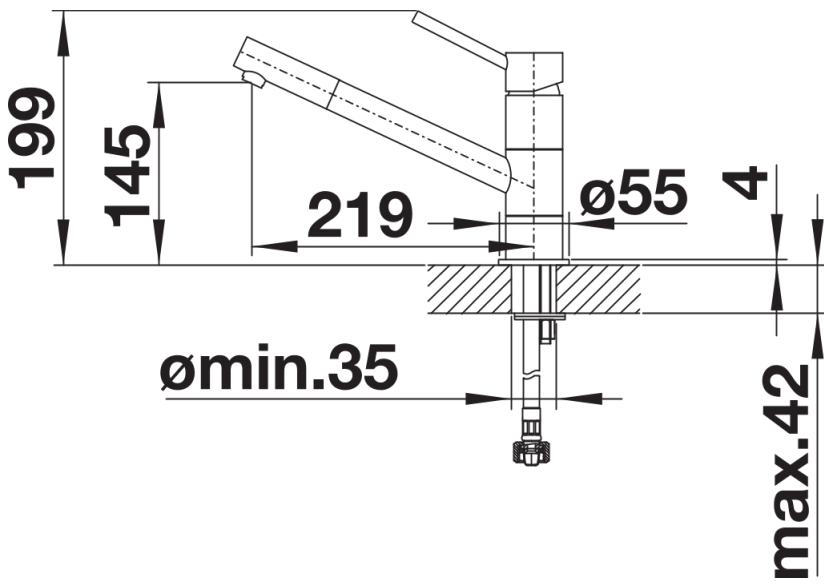

Colours

Available colours:
black/chrome
anthracite/chrome
volcano grey/chrome
white/chrome
soft white/chrome
coffee/chrome

SILGRANIT Look dual finish anthracite/chrome

Planning information

- Single lever monobloc mixer tap
- Ø 35 mm tap hole required
- With ceramic disk cartridge
- WRAS approved fitting
- 3/8" flexible connector pipes, 350 mm long for particularly secure installation
- Fit stabilising bracket if required, item No. 450775

Scope of supply

- Single lever monobloc mixer tap
- Ø35mm tap hole required
- With ceramic disc cartridge
- WRAS approved fitting
- 3/8" flexible 350mm connector pipes
- Requires balanced high pressure supply only, minimum of 1.0 bar
- Fit metal stabilising bracket if required, item No. 513383

Details

Swivel range

Side view