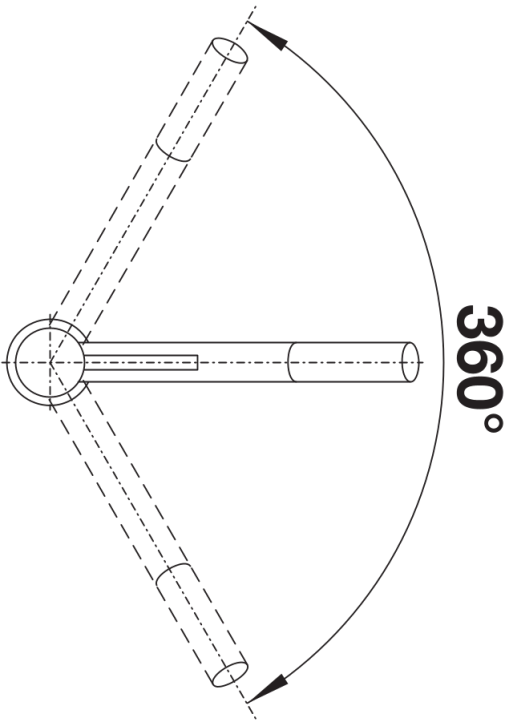

Product information sheet KANO

Item no. 525028

Benefits

- Single lever monobloc mixer tap
- Slim tap in aesthetic design
- Especially suitable for compact sinks
- Colour version for a perfect match with SILGRANIT sinks and bowls

Colours

Available colours:
black/chrome
anthracite/chrome
volcano grey/chrome
white/chrome
soft white/chrome
coffee/chrome

SILGRANIT Look dual finish anthracite/chrome

Planning information

- Single lever monobloc mixer tap
- Ø 35 mm tap hole required
- With ceramic disk cartridge
- WRAS approved fitting
- 3/8" flexible connector pipes, 350 mm long for particularly secure installation
- Fit stabilising bracket if required, item No. 450775

Scope of supply

- Single lever monobloc mixer tap
- Ø35mm tap hole required
- With ceramic disc cartridge
- WRAS approved fitting
- 3/8" flexible 350mm connector pipes
- Requires balanced high pressure supply only, minimum of 1.0 bar
- Fit metal stabilising bracket if required, item No. 513383

Details

Swivel range

Side view