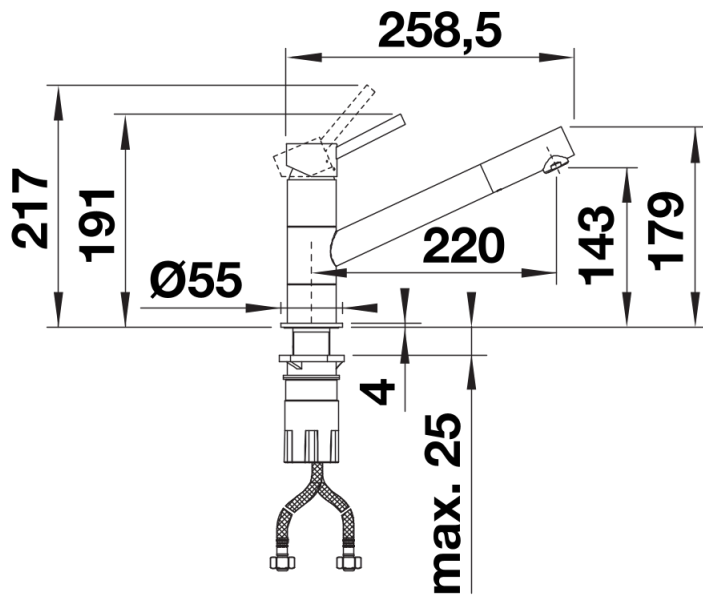

Colours

Available colours:

- black/chrome
- anthracite/chrome
- volcano grey/chrome
- white/chrome
- soft white/chrome
- coffee/chrome

SILGRANIT Look dual finish anthracite/chrome

Planning information

- Single lever monobloc mixer tap
- Ø 35 mm tap hole required
- With ceramic disk cartridge
- WRAS approved fitting
- 3/8" flexible connector pipes, 350 mm long for particularly secure installation
- Fit stabilising bracket if required, item No. 450775

Scope of supply

- Ø35mm tap hole required
- Flexible connector pipes, 500 mm long and 3/8" nut
- Requires balanced high pressure supply only, minimum of 1.0 bar
- Fit metal stabilising bracket if required, item number 513383

Details

Swivel range

Side view