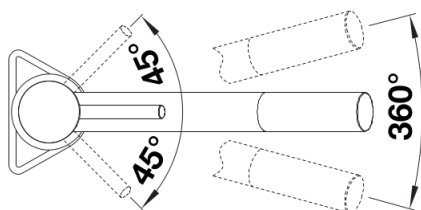

Colours

Available colours:

- black/chrome
- anthracite/chrome
- volcano grey/chrome
- white/chrome
- soft white/chrome
- coffee/chrome

SILGRANIT Look dual finish anthracite/chrome

Planning information

- Single lever monobloc mixer tap
- Ø 35 mm tap hole required
- With ceramic disk cartridge
- WRAS approved fitting
- 3/8" flexible connector pipes, 350 mm long for particularly secure installation
- Fit stabilising bracket if required, item No. 450775

Scope of supply

- Ø35mm tap hole required
- Flexible connector pipes, 500 mm long and 3/8" nut
- Requires balanced high pressure supply only, minimum of 1.0 bar
- Fit metal stabilising bracket if required, item number 513383

Details

Swivel range

Side view