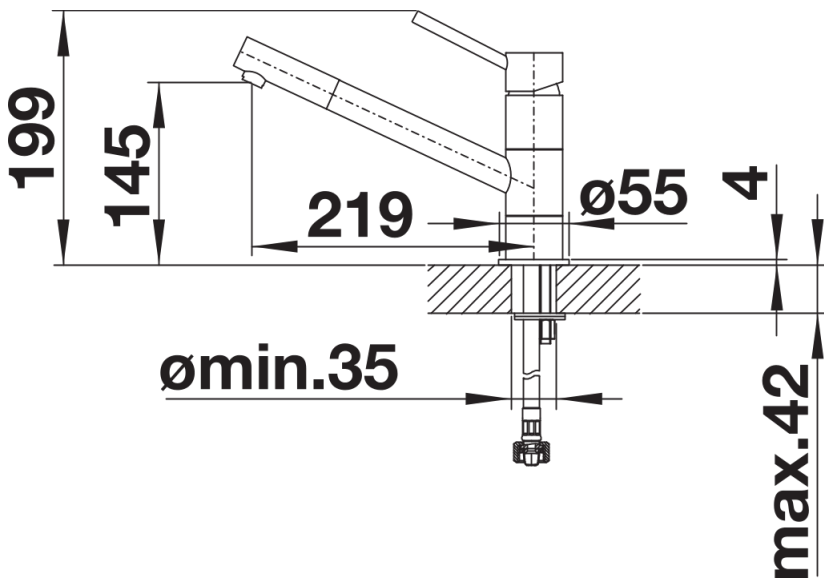

## Planning information

---

- Single lever monobloc mixer tap
- Ø 35 mm tap hole required
- With ceramic disk cartridge
- WRAS approved fitting
- 3/8" flexible connector pipes, 350 mm long for particularly secure installation
- Fit stabilising bracket if required, item No. 450775

## Scope of supply

---

- Single lever monobloc mixer tap
- Ø35mm tap hole required
- With ceramic disc cartridge
- WRAS approved fitting
- 3/8" flexible 350mm connector pipes
- Requires balanced high pressure supply only, minimum of 1.0 bar
- Fit metal stabilising bracket if required, item No. 513383

## Details

---

Swivel range

Side view