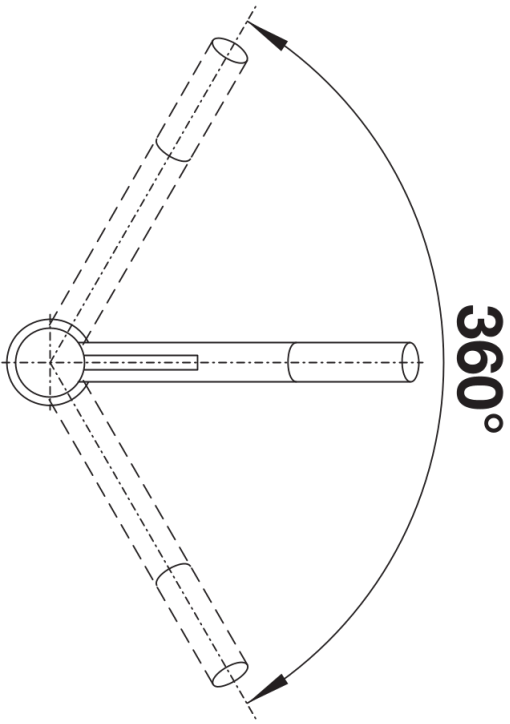

## Product information sheet KANO

Item no. 525030

## Planning information

---

- Single lever monobloc mixer tap
- Ø 35 mm tap hole required
- With ceramic disk cartridge
- WRAS approved fitting
- 3/8" flexible connector pipes, 350 mm long for particularly secure installation
- Fit stabilising bracket if required, item No. 450775

## Scope of supply

---

- Single lever monobloc mixer tap
- Ø35mm tap hole required
- With ceramic disc cartridge
- WRAS approved fitting
- 3/8" flexible 350mm connector pipes
- Requires balanced high pressure supply only, minimum of 1.0 bar
- Fit metal stabilising bracket if required, item No. 513383

## Details

---

Swivel range

Side view