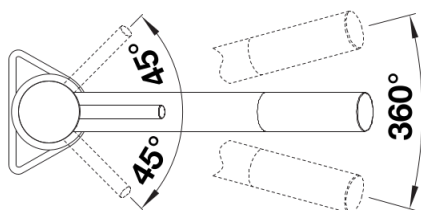

- Single lever monobloc mixer tap
- Ø 35 mm tap hole required
- With ceramic disk cartridge
- WRAS approved fitting
- 3/8" flexible connector pipes, 350 mm long for particularly secure installation
- Fit stabilising bracket if required, item No. 450775

Scope of supply

- Ø35mm tap hole required
- Flexible connector pipes, 500 mm long and 3/8" nut
- Requires balanced high pressure supply only, minimum of 1.0 bar
- Fit metal stabilising bracket if required, item number 513383

Details

Swivel range

Side view