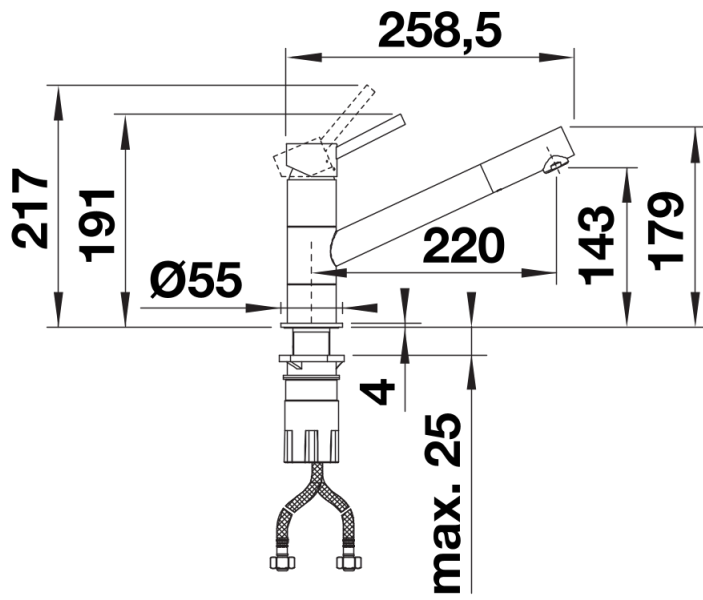

- Single lever monobloc mixer tap
- Ø 35 mm tap hole required
- With ceramic disk cartridge
- WRAS approved fitting
- 3/8" flexible connector pipes, 350 mm long for particularly secure installation
- Fit stabilising bracket if required, item No. 450775

Scope of supply

- Ø35mm tap hole required
- Flexible connector pipes, 500 mm long and 3/8" nut
- Requires balanced high pressure supply only, minimum of 1.0 bar
- Fit metal stabilising bracket if required, item number 513383

Details

Swivel range

Side view