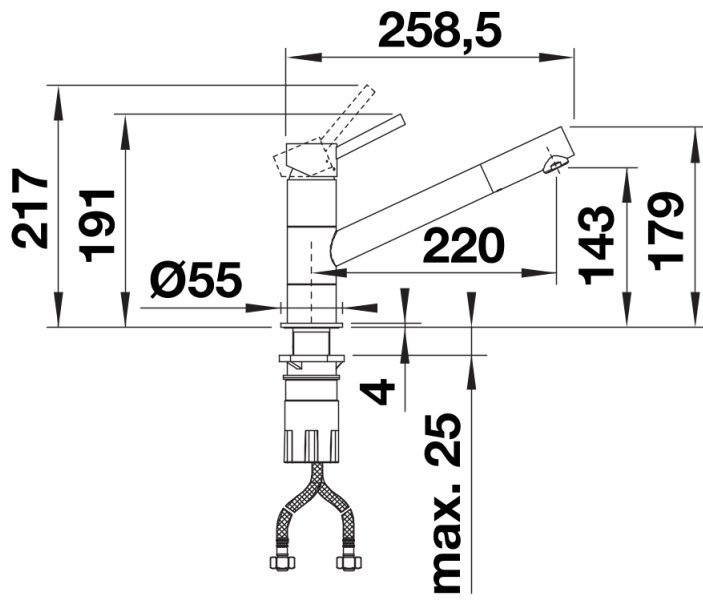

Colours

- Available colours:
- black/chrome
 - anthracite/chrome
 - volcano grey/chrome
 - white/chrome
 - soft white/chrome
 - coffee/chrome

SILGRANIT Look dual finish black/chrome

Planning information

- Single lever monobloc mixer tap
- Ø 35 mm tap hole required
- With ceramic disk cartridge
- WRAS approved fitting
- 3/8" flexible connector pipes, 350 mm long for particularly secure installation
- Fit stabilising bracket if required, item No. 450775

Scope of supply

- Ø35mm tap hole required
- Flexible connector pipes, 500 mm long and 3/8" nut
- Requires balanced high pressure supply only, minimum of 1.0 bar
- Fit metal stabilising bracket if required, item number 513383

Details

Swivel range

Side view