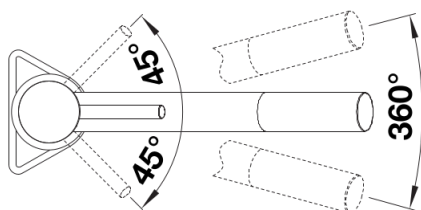

Colours

- Available colours:
- black/chrome
 - anthracite/chrome
 - volcano grey/chrome
 - white/chrome
 - soft white/chrome
 - coffee/chrome

SILGRANIT Look dual finish black/chrome

Planning information

- Single lever monobloc mixer tap
- Ø 35 mm tap hole required
- With ceramic disk cartridge
- WRAS approved fitting
- 3/8" flexible connector pipes, 350 mm long for particularly secure installation
- Fit stabilising bracket if required, item No. 450775

Scope of supply

- Ø35mm tap hole required
- Flexible connector pipes, 500 mm long and 3/8" nut
- Requires balanced high pressure supply only, minimum of 1.0 bar
- Fit metal stabilising bracket if required, item number 513383

Details

Swivel range

Side view