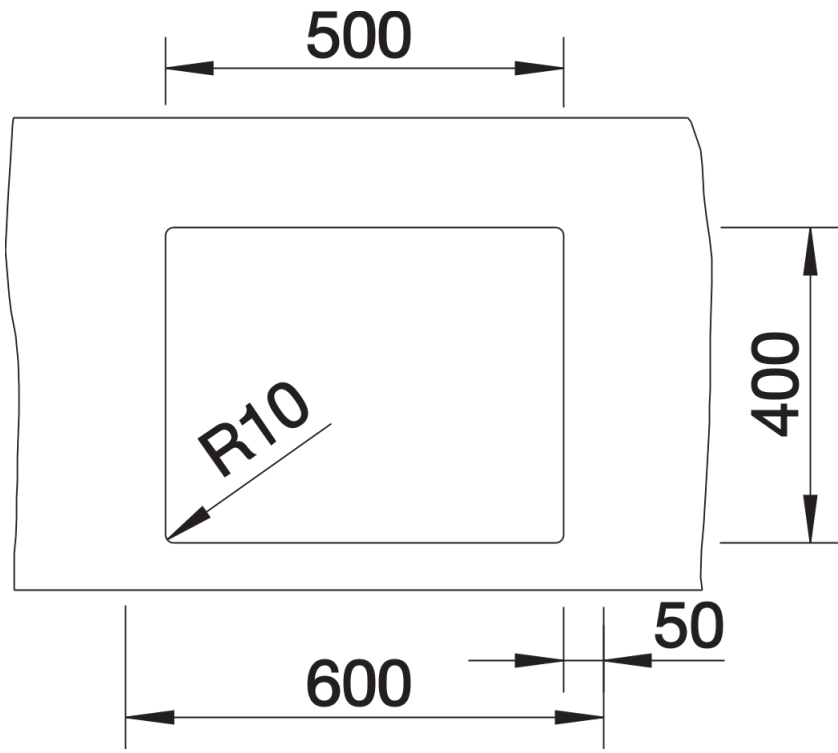

Product information sheet CLARON 500-U Durinox

Item no. 523386

Benefits

- Pure, elegant design with concise corner radii of 10 mm
- Matt velvet Durinox finish is pleasantly warm to the touch
- High-quality features with the covered C-overflow and elegantly integrated InFino strainer
- Optimum utilisation of the bowl capacity thanks to extra-deep bowls and distinctively small radii

Planning information

- Cut out: Template provided
- Technical note: The undermount bowl edge is not closed at the corners.

Scope of supply

- Waste and overflow fitting with space-saving pipe
- 3 ½" InFino basket strainer
- fixing kit included
- German warehouse stock
- allow 10 working days

Details

Top view

Cut-out