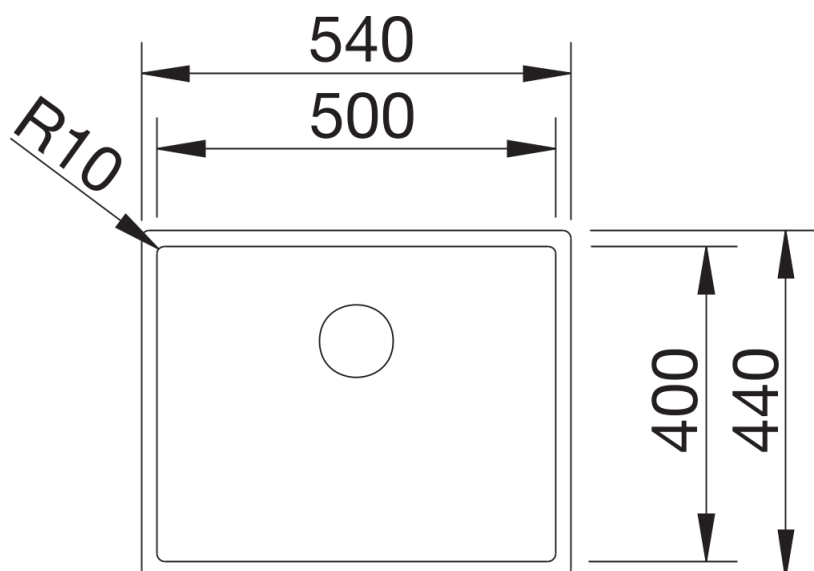

Product information sheet CLARON 500-U Durinox

Item no. 523386

Benefits

- Pure, elegant design with concise corner radii of 10 mm
- Matt velvet Durinox finish is pleasantly warm to the touch
- High-quality features with the covered C-overflow and elegantly integrated InFino strainer
- Optimum utilisation of the bowl capacity thanks to extra-deep bowls and distinctively small radii

Planning information

- Cut out: Template provided
- Technical note: The undermount bowl edge is not closed at the corners.

Scope of supply

- Waste and overflow fitting with space-saving pipe
- 3 ½" InFino basket strainer
- fixing kit included
- German warehouse stock
- allow 10 working days

Details

Top view

Cut-out