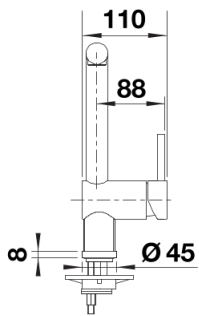

black matt

Special colours black matt

Planning information

- Please note:

- High pressure supply only - requires minimum of 1.0 bar pressure (approx 10 metre head), preferred 1.0-1.5 bar
- $\frac{3}{8}$ " BSP connectors required (not supplied)
- Heavy duty metal tap stabilising bracket, fit when required. Item No. BL450775
- Height: 284
- Reach: 219
- Base: 45
- Tap hole: \varnothing 35

Scope of supply

- \varnothing 35 mm tap hole required
- Flexible connector pipes, 700 mm long and $\frac{3}{8}$ " nut
- Requires a balanced high pressure supply only, minimum 1.0 bar
- Fit metal stabilising bracket if required, item number 513383

Details

Swivel range

Side view