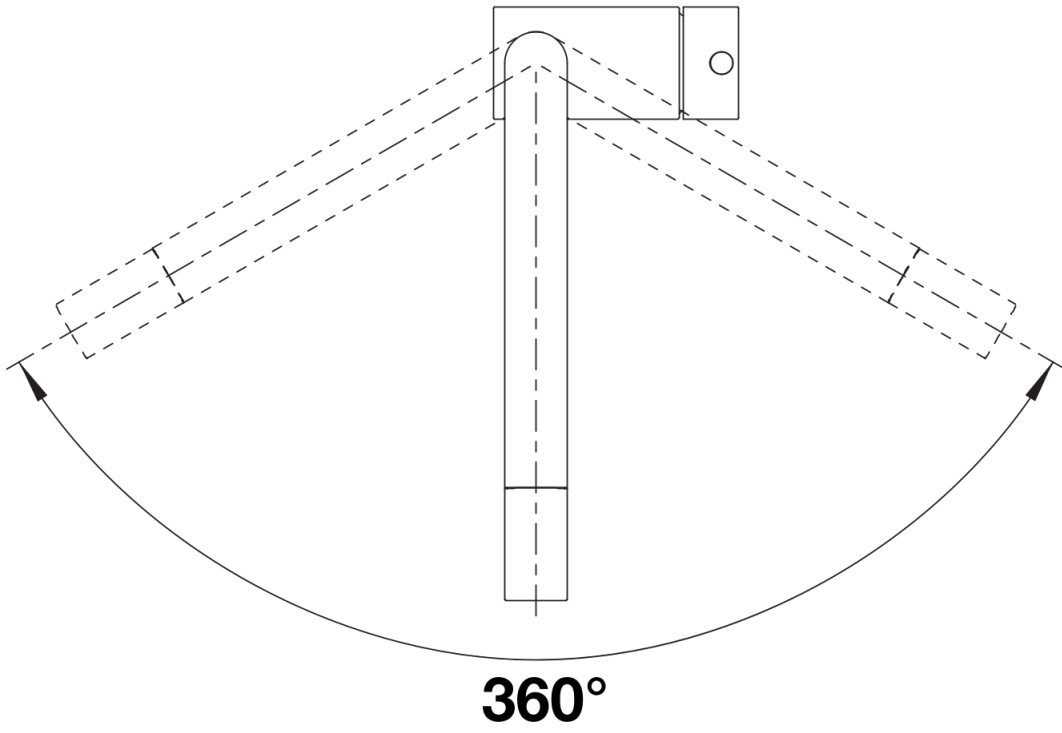

black matt

Special colours black matt

Planning information

- Please note:

- High pressure supply only - requires minimum of 1.0 bar pressure (approx 10 metre head), preferred 1.0-1.5 bar
- $\frac{3}{8}$ " BSP connectors required (not supplied)
- Heavy duty metal tap stabilising bracket, fit when required. Item No. BL450775
- Height: 284
- Reach: 219
- Base: 45
- Tap hole: \varnothing 35

Scope of supply

- \varnothing 35 mm tap hole required
- Flexible connector pipes, 700 mm long and $\frac{3}{8}$ " nut
- Requires a balanced high pressure supply only, minimum 1.0 bar
- Fit metal stabilising bracket if required, item number 513383

Details

Swivel range

Side view