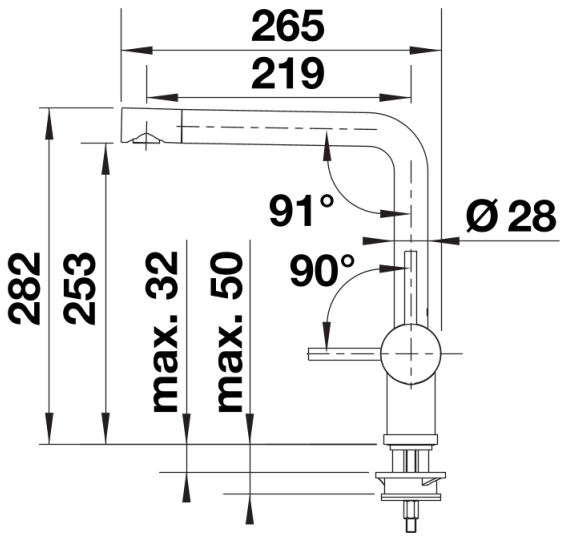

black matt

Special colours black matt

Planning information

- Please note:

- High pressure supply only - requires minimum of 1.0 bar pressure (approx 10 metre head), preferred 1.0-1.5 bar
- $\frac{3}{8}$ " BSP connectors required (not supplied)
- Heavy duty metal tap stabilising bracket, fit when required. Item No. BL450775
- Height: 284
- Reach: 219
- Base: 45
- Tap hole: \varnothing 35

Scope of supply

- \varnothing 35 mm tap hole required
- Flexible connector pipes, 700 mm long and $\frac{3}{8}$ " nut
- Requires a balanced high pressure supply only, minimum 1.0 bar
- Fit metal stabilising bracket if required, item number 513383

Details

Swivel range

Side view