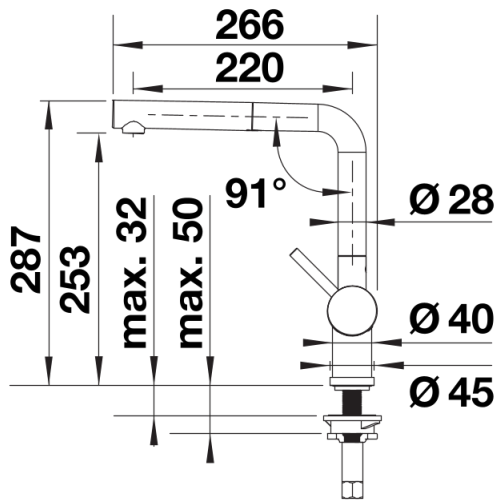

Special colours black matt

Planning information

- Please note:

- High pressure supply only - requires minimum of 1.0 bar pressure (approx 10 metre head), preferred 1.0-1.5 bar
- $\frac{3}{8}$ " BSP connectors required (not supplied)
- Heavy duty metal tap stabilising bracket, fit when required. Item No. 450775
- Height: 284
- Reach: 219
- Base: 45
- Tap hole: \varnothing 35

Scope of supply

- Single lever monobloc mixer tap with pull-out spray rinse
- Ceramic disc control
- $\frac{3}{8}$ " flexible connector pipes, 450 mm long
- Patented jet regulator for markedly reduced scaling
- Requires balanced high pressure supply only, minimum 1.0 bar
- Fit metal stabilising bracket if required, item No. 513383

Details

Swivel range

Side view