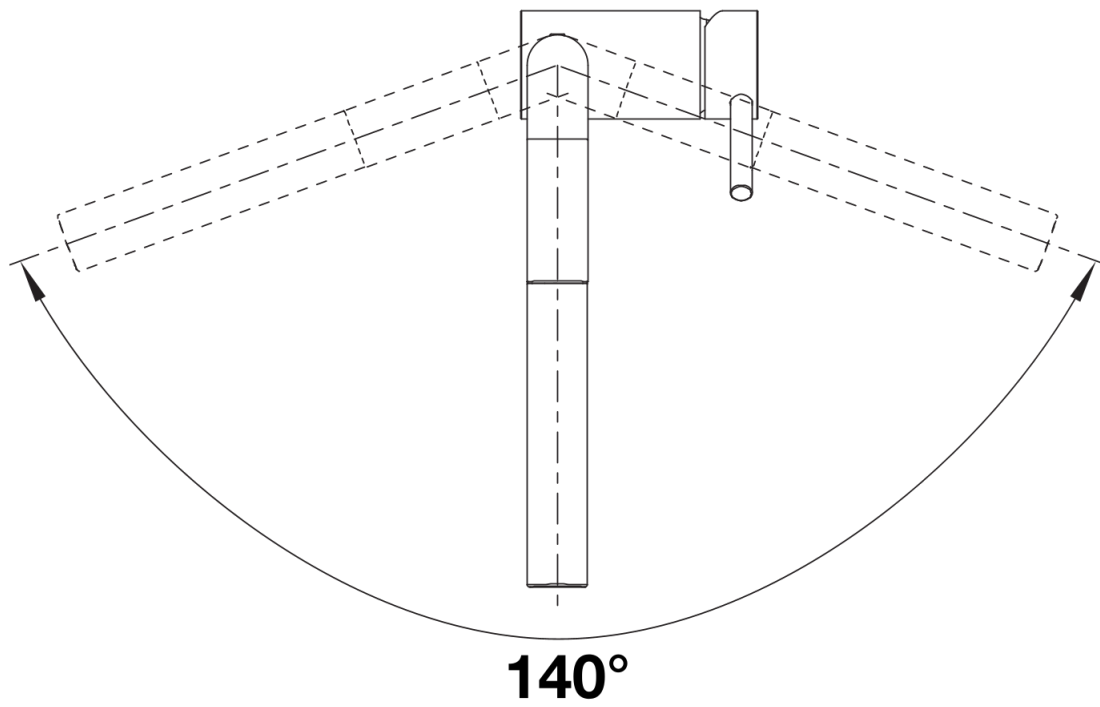

Special colours black matt

Planning information

- Please note:

- High pressure supply only - requires minimum of 1.0 bar pressure (approx 10 metre head), preferred 1.0-1.5 bar
- $\frac{3}{8}$ " BSP connectors required (not supplied)
- Heavy duty metal tap stabilising bracket, fit when required. Item No. 450775
- Height: 284
- Reach: 219
- Base: 45
- Tap hole: \varnothing 35

Scope of supply

- Single lever monobloc mixer tap with pull-out spray rinse
- Ceramic disc control
- $\frac{3}{8}$ " flexible connector pipes, 450 mm long
- Patented jet regulator for markedly reduced scaling
- Requires balanced high pressure supply only, minimum 1.0 bar
- Fit metal stabilising bracket if required, item No. 513383

Details

Swivel range

Side view