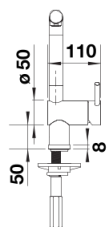

Special colours black matt

Planning information

- Please note:

- High pressure supply only - requires minimum of 1.0 bar pressure (approx 10 metre head), preferred 1.0-1.5 bar
- $\frac{3}{8}$ " BSP connectors required (not supplied)
- Heavy duty metal tap stabilising bracket, fit when required. Item No. 450775
- Height: 284
- Reach: 219
- Base: 45
- Tap hole: \varnothing 35

Scope of supply

- Single lever monobloc mixer tap with pull-out spray rinse
- Ceramic disc control
- $\frac{3}{8}$ " flexible connector pipes, 450 mm long
- Patented jet regulator for markedly reduced scaling
- Requires balanced high pressure supply only, minimum 1.0 bar
- Fit metal stabilising bracket if required, item No. 513383

Details

Swivel range

Side view