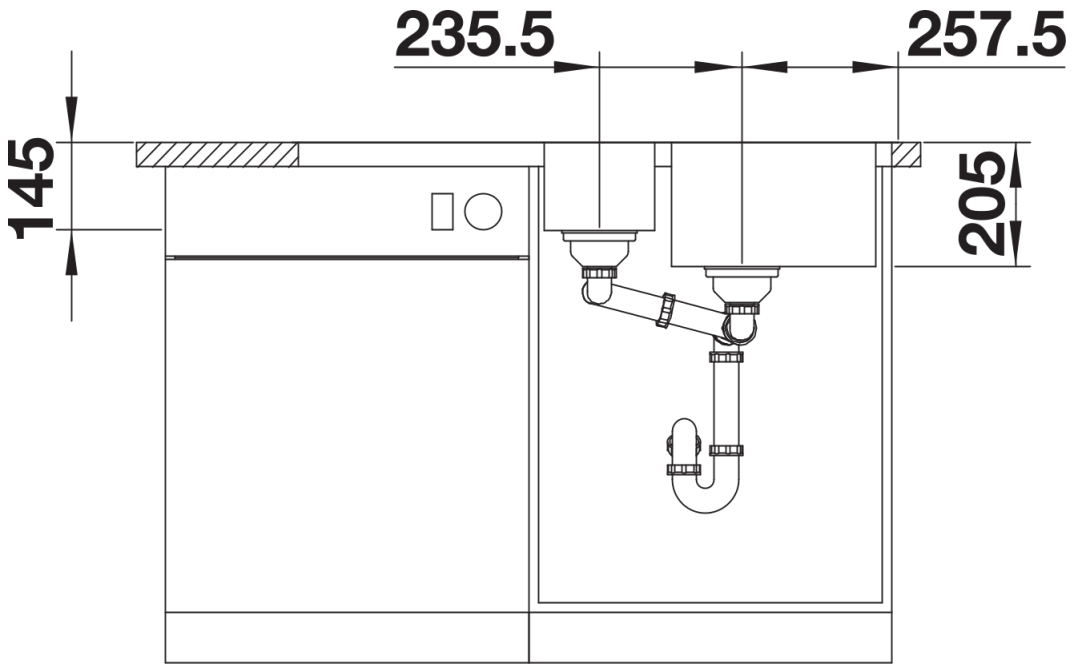

Planning information

- Cut out: 980 x 480 x R15
- Universal handing

Scope of supply

- Waste kit with space-saving pipe
- 2 x 3 ½" InFino basket strainer with drain remote control (PushControl) for the main bowl

Details

Top view

Cut-out

Front view

Side view