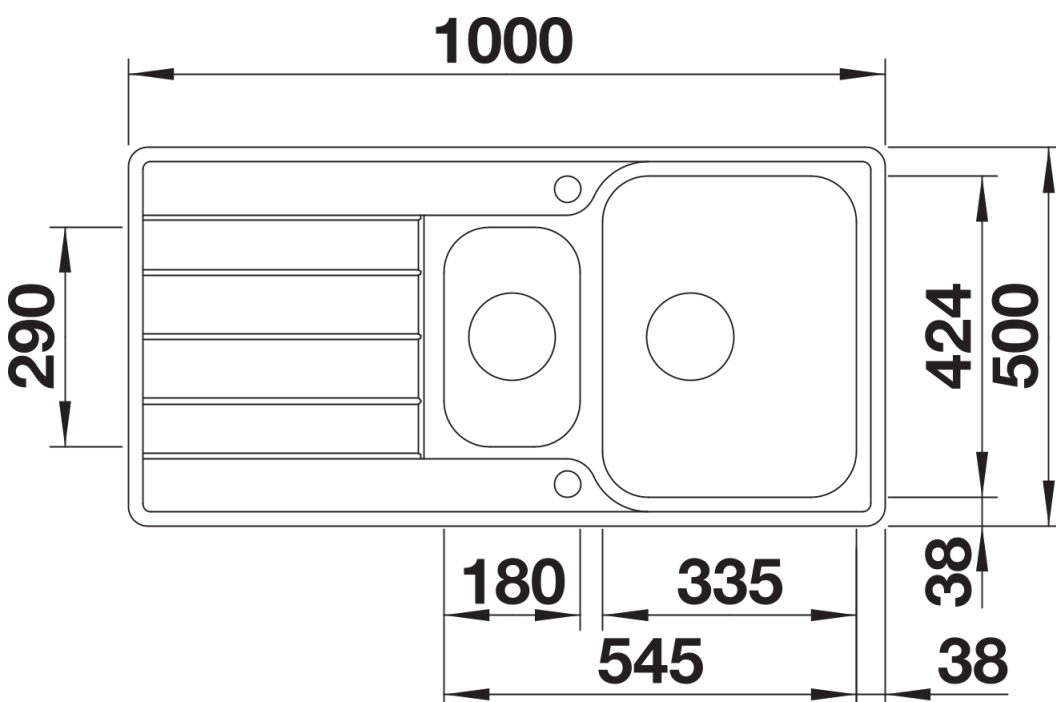

Product information sheet CLASSIMO 6 S-IF

Item no. 525328

Benefits

- A modern interpretation of classic design features
- High-quality features with the covered C-overflow and elegantly integrated InFino strainer with flat and intuitive PushControl remote control
- Spacious main bowl with practical additional bowl
- Elegant IF flat-rim for installation from above
- Can be installed reversibly

Planning information

- Cut out: 980 x 480 x R15
- Universal handing

Scope of supply

- Waste kit with space-saving pipe
- 2 x 3 ½" InFino basket strainer with drain remote control (PushControl) for the main bowl

Details

Top view

Cut-out

Front view

Side view