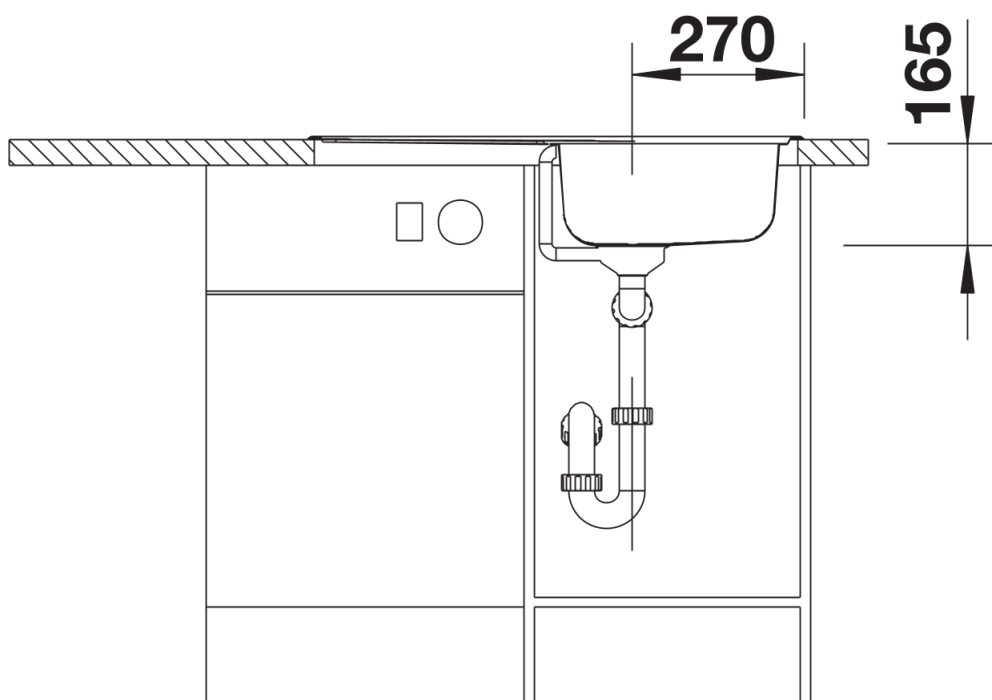

## Scope of supply

---

- waste fitting
- 3 1/2" basket strainer

## Details

---

Top view

Cut-out

Front view

Side view