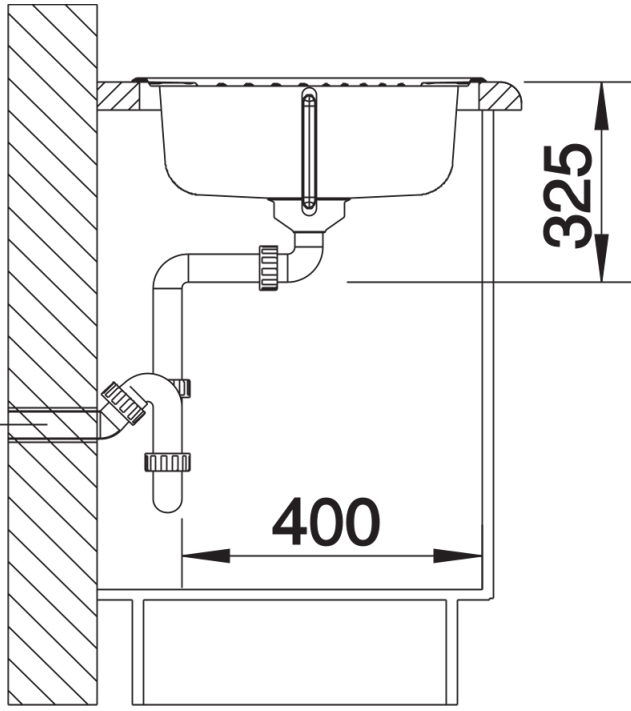

## Scope of supply

---

- waste fitting
- 3 1/2" basket strainer

## Details

---

Top view

Cut-out

Front view

Side view