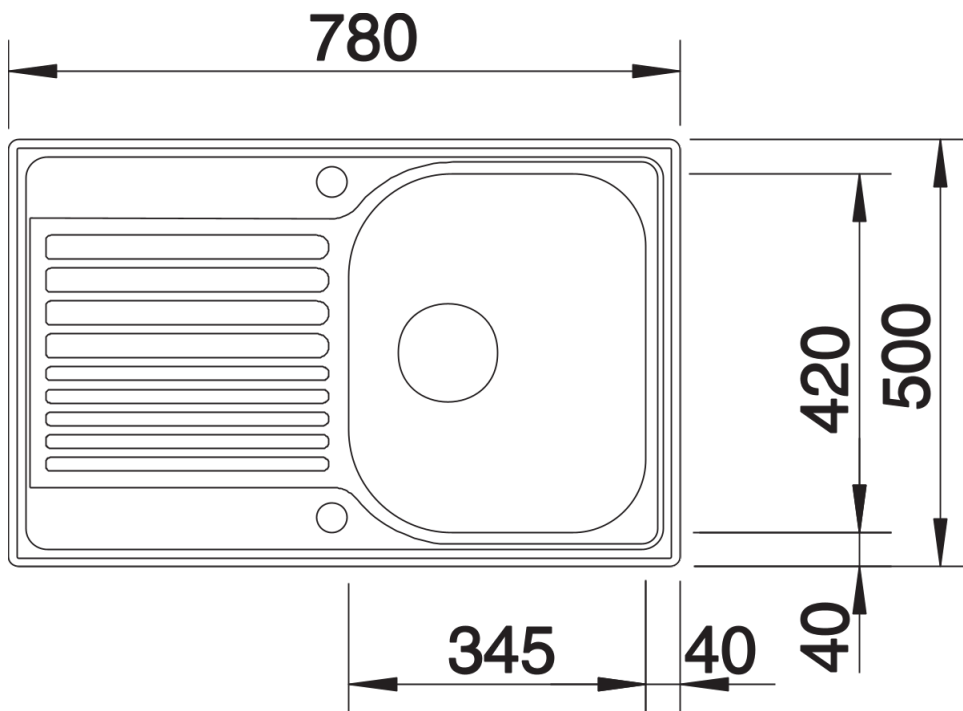

### Benefits

---

- Large bowl size in a small format sink
- Functional designs with classic details, sweeping lines and contemporary features
- Can be installed reversibly

## Scope of supply

---

- waste fitting
- 3 1/2" basket strainer

## Details

---

Top view

Cut-out

Front view

Side view