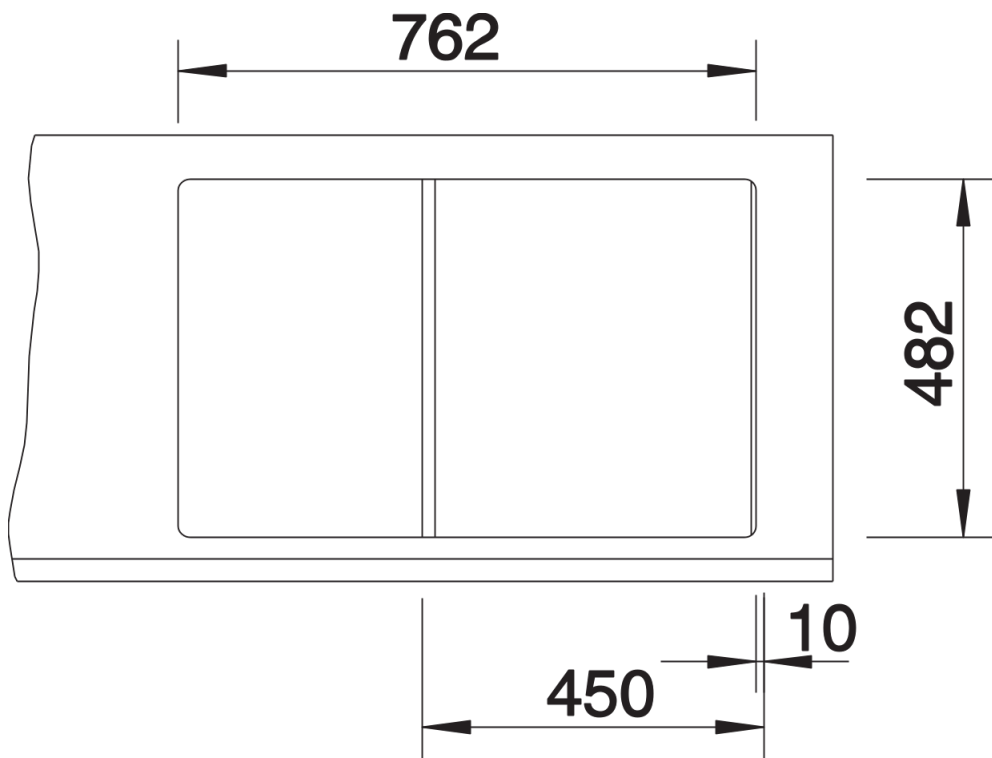

## Scope of supply

---

- waste fitting
- 3 1/2" basket strainer

## Details

---

Top view

Cut-out

Front view

Side view