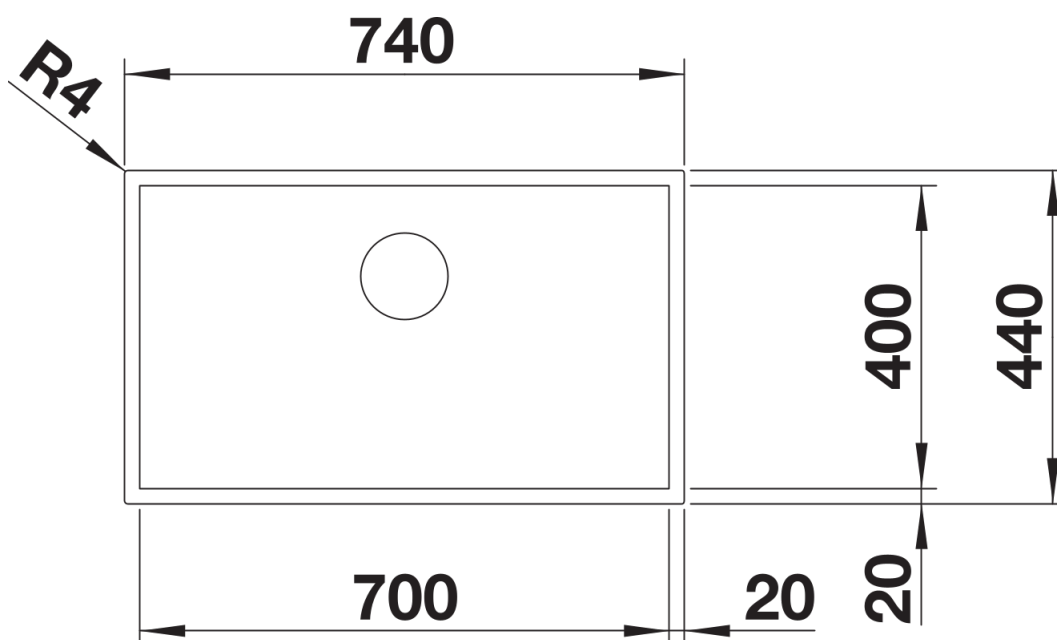

Planning information

- Cut out information supplied with bowls.
- Cut out CNC files also available on www.blanco.co.uk for download.

Scope of supply

- Undermount bowl with 3 ½" InFino basket strainer waste
- overflow and waste
- fixing kit included

Details

Top view