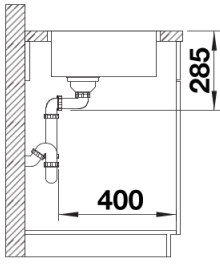

Planning information

- Cut out size: 430 x 430 x R60
- Universal handing

Scope of supply

- 3 ½" basket strainer waste
- overflow and waste
- fixing kit

Details

Top view

Cut-out

Front view

Side view