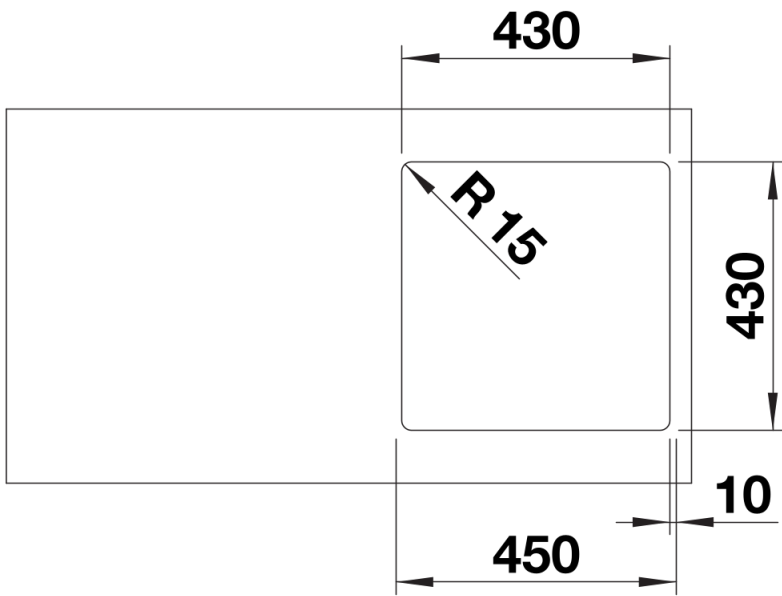

Product information sheet SUPRA 400-IF

Item no. 526350

Benefits

- Wide range with various size and format options
- Elegant IF flat-rim for installation from above
- Practical optional accessories and drainers available

Planning information

- Cut out size: 430 x 430 x R60
- Universal handing

Scope of supply

- 3 ½" basket strainer waste
- overflow and waste
- fixing kit

Details

Top view

Cut-out

Front view

Side view