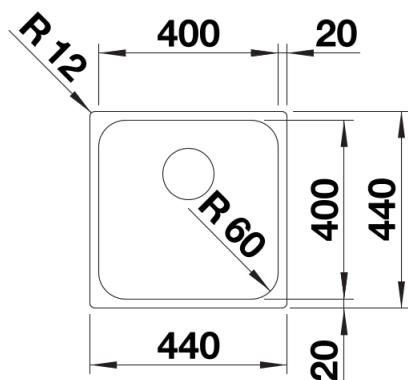

Product information sheet SUPRA 400-IF

Item no. 526350

Benefits

- Wide range with various size and format options
- Elegant IF flat-rim for installation from above
- Practical optional accessories and drainers available

Planning information

- Cut out size: 430 x 430 x R60
- Universal handing

Scope of supply

- 3 ½" basket strainer waste
- overflow and waste
- fixing kit

Details

Top view

Cut-out

Front view

Side view