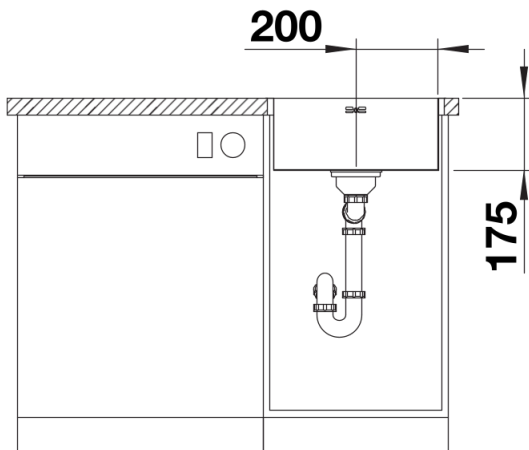

Planning information

- Cut out size: 430 x 430 x R60
- Universal handing

Scope of supply

- 3 ½" basket strainer waste
- overflow and waste
- fixing kit

Details

Top view

Cut-out

Front view

Side view