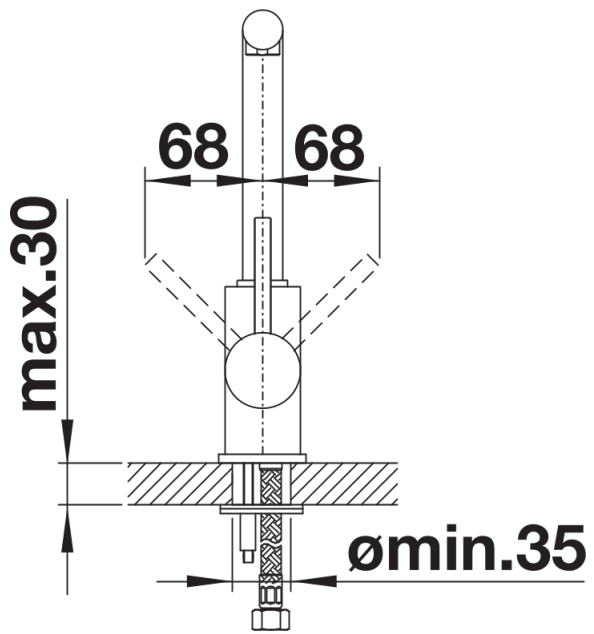

## Scope of supply

---

- Slender body with a L-shaped spout
- WRAS approved fitting
- 6 Litre Eco flow regulated tap
- Requires balanced high pressure supply only, minimum 1.0 bar
- ½" flexible connector pipes
- Fit metal stabilising bracket if required, item No. 513383

## Details

---

Swivel range

Side view