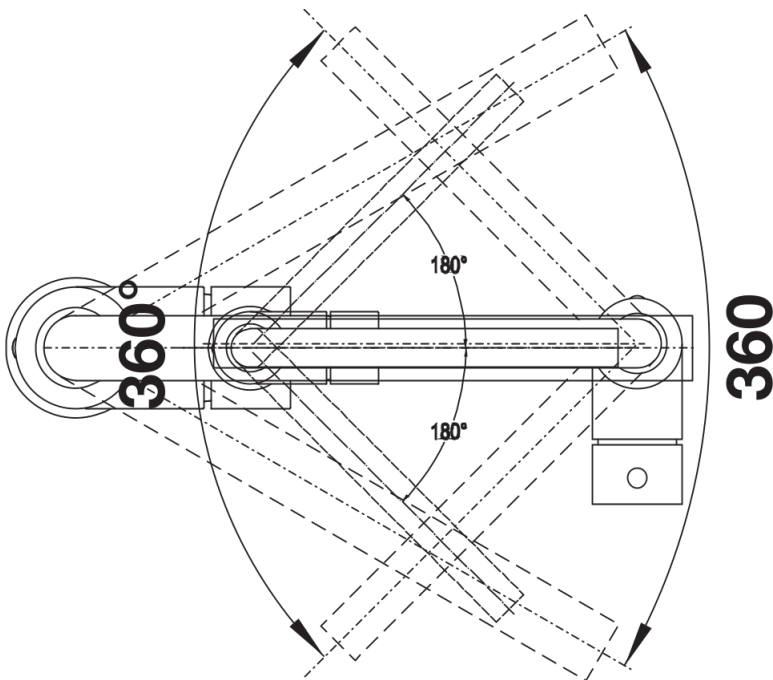

## Scope of supply

---

- Slender body with a L-shaped spout
- WRAS approved fitting
- 6 Litre Eco flow regulated tap
- Requires balanced high pressure supply only, minimum 1.0 bar
- ½" flexible connector pipes
- Fit metal stabilising bracket if required, item No. 513383

## Details

---

Swivel range

Side view