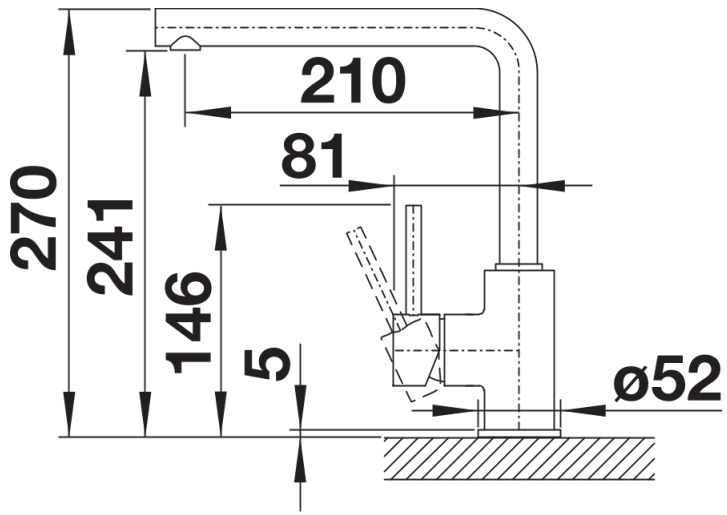

## Scope of supply

---

- Slender body with a L-shaped spout
- WRAS approved fitting
- 6 Litre Eco flow regulated tap
- Requires balanced high pressure supply only, minimum 1.0 bar
- ½" flexible connector pipes
- Fit metal stabilising bracket if required, item No. 513383

## Details

---

Swivel range

Side view