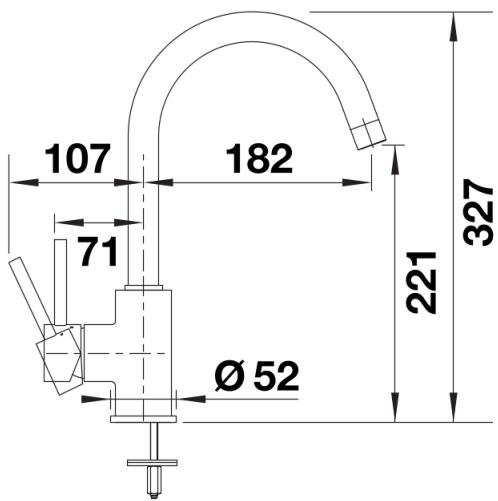

Product information sheet MIDA

Item no. 526143

Benefits

- Gently rounded spout on a slender body
- For the easy filling of tall pots and vases
- Especially suitable for compact sinks

Colours

Available colours:
chrome

galvanic chrome

Scope of supply

- Ø 35 mm tap hole required
- Flexible connector pipes, 700 mm long and ½" nut
- Requires balanced high pressure supply only, minimum 1.0 bar
- Fit metal stabilising bracket if required, item number 513383

Details

Swivel range

Side view