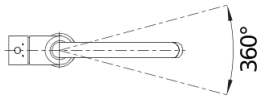

Product information sheet MIDA

Item no. 526143

Benefits

- Gently rounded spout on a slender body
- For the easy filling of tall pots and vases
- Especially suitable for compact sinks

Colours

Available colours:
chrome

galvanic chrome

Scope of supply

- Ø 35 mm tap hole required
- Flexible connector pipes, 700 mm long and ½" nut
- Requires balanced high pressure supply only, minimum 1.0 bar
- Fit metal stabilising bracket if required, item number 513383

Details

Swivel range

Side view