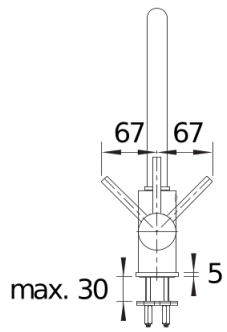

galvanic chrome

Scope of supply

- Ø 35 mm tap hole required
- Flexible connector pipes, 700 mm long and ½" nut
- Requires balanced high pressure supply only, minimum 1.0 bar
- Fit metal stabilising bracket if required, item number 513383

Details

Swivel range

Side view