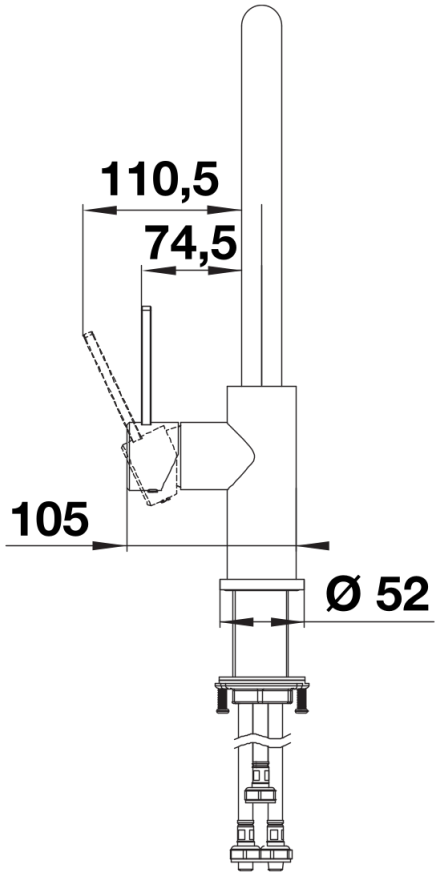

## Product information sheet JANDORA-S

Item no. 526614

## Scope of supply

---

- Single lever monobloc mixer tap
- Pull-out metal tap head on a flexi-hose
- High arch spout
- Ceramic disc controls
- Stylish J shaped spout
- $\frac{3}{8}$ " flexible connector pipes, 700 mm long for easier installation
- Requires balanced high pressure supply only, minimum 1.0 bar
- Fit metal stabilising bracket if required, item No. 513383

## Swivel range

Side view