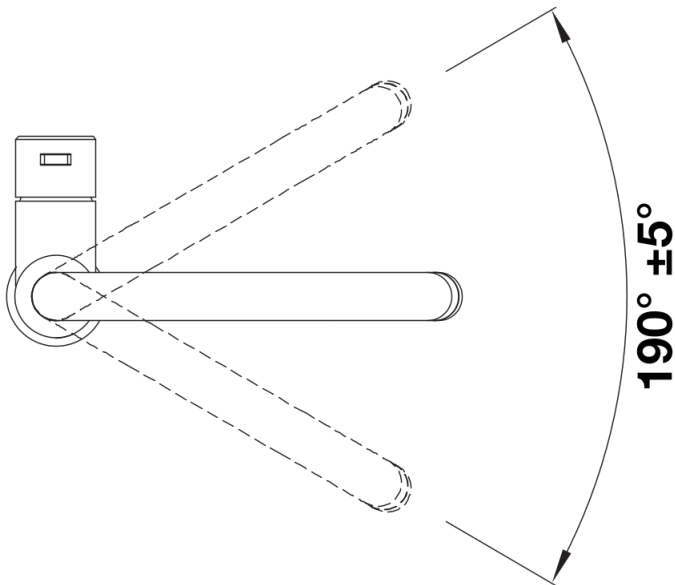

## Scope of supply

---

- Single lever monobloc mixer tap
- Pull-out metal tap head on a flexi-hose
- High arch spout
- Ceramic disc controls
- Stylish J shaped spout
- $\frac{3}{8}$ " flexible connector pipes, 700 mm long for easier installation
- Requires balanced high pressure supply only, minimum 1.0 bar
- Fit metal stabilising bracket if required, item No. 513383

## Swivel range

Side view