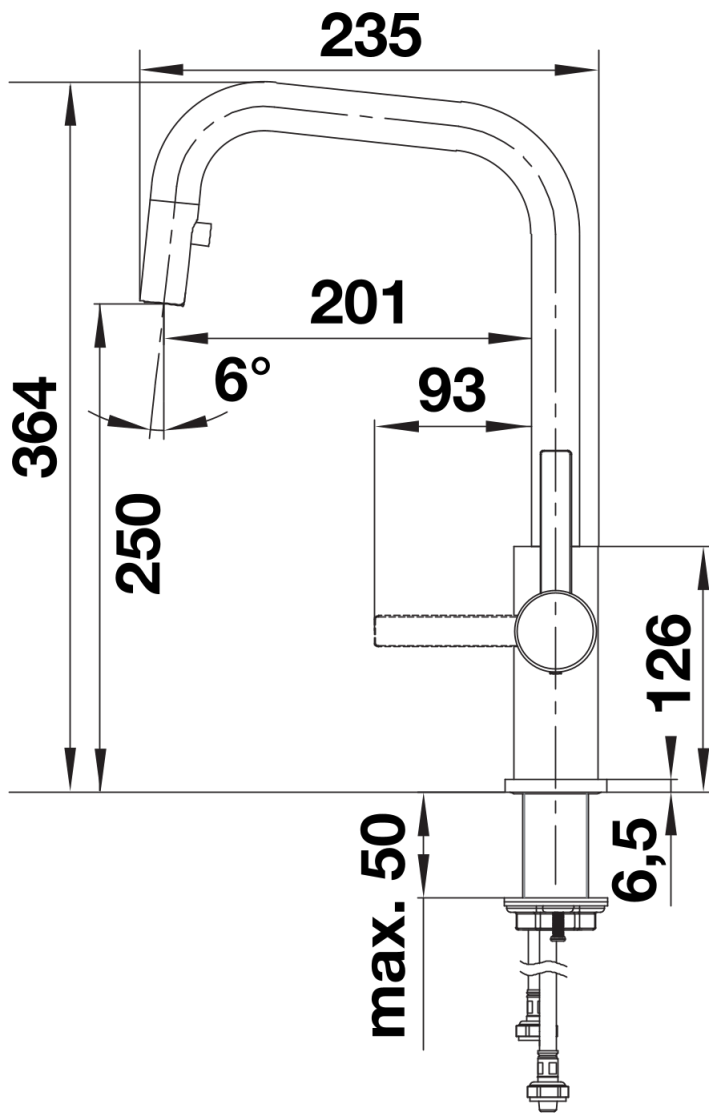

## Product information sheet JANDORA-S

Item no. 526614

## Scope of supply

---

- Single lever monobloc mixer tap
- Pull-out metal tap head on a flexi-hose
- High arch spout
- Ceramic disc controls
- Stylish J shaped spout
- $\frac{3}{8}$ " flexible connector pipes, 700 mm long for easier installation
- Requires balanced high pressure supply only, minimum 1.0 bar
- Fit metal stabilising bracket if required, item No. 513383

## Swivel range

Side view