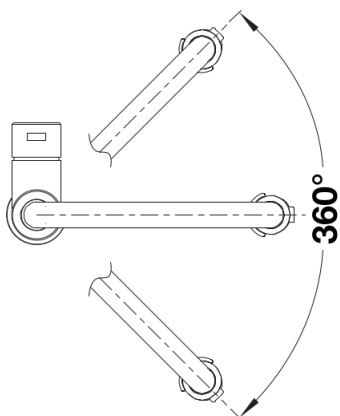

## Scope of supply

---

- Ø 35 mm tap hole required
- Flexible connector pipes, 700 mm long and  $\frac{3}{8}$ " nut
- Requires balanced high pressure supply only, minimum 1.0 bar
- Fit metal stabilising bracket if required, item number 513383

## Swivel range

Side view