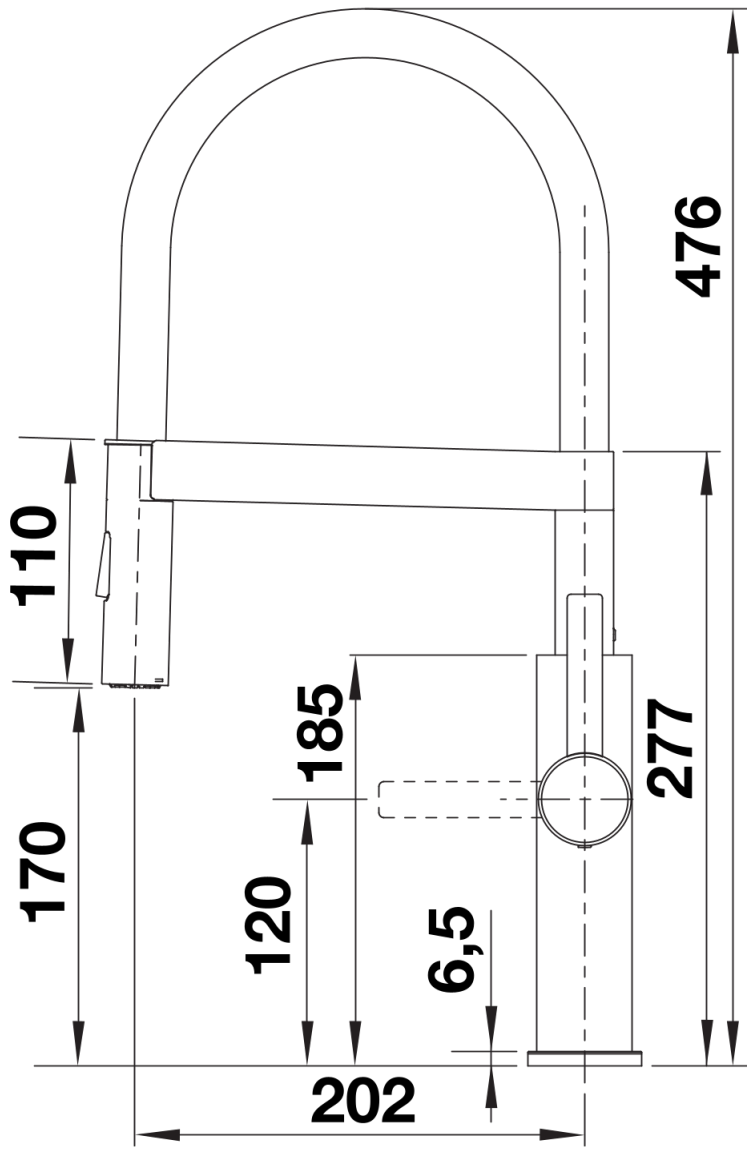

## Scope of supply

---

- Ø 35 mm tap hole required
- Flexible connector pipes, 700 mm long and  $\frac{3}{8}$ " nut
- Requires balanced high pressure supply only, minimum 1.0 bar
- Fit metal stabilising bracket if required, item number 513383

## Swivel range

Side view