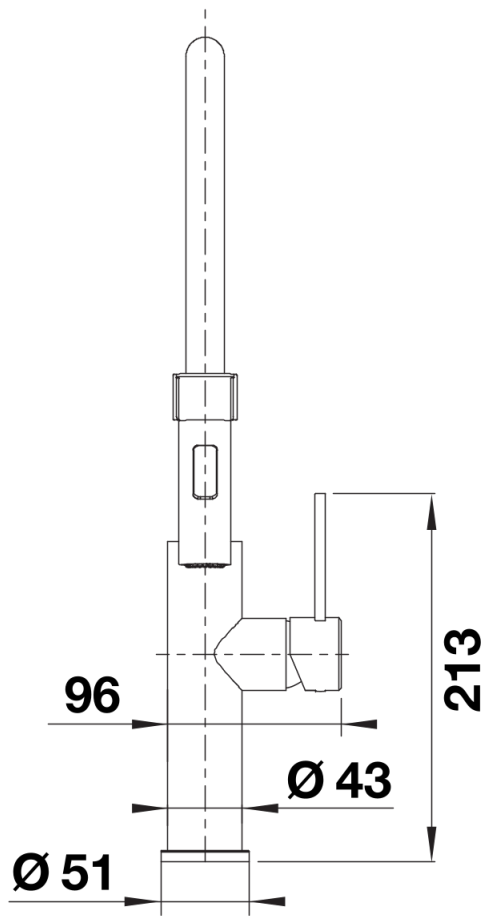

## Product information sheet SONEA-S Flexo

Item no. 526616

## Scope of supply

---

- Ø 35 mm tap hole required
- Flexible connector pipes, 700 mm long and  $\frac{3}{8}$ " nut
- Requires balanced high pressure supply only, minimum 1.0 bar
- Fit metal stabilising bracket if required, item number 513383

## Swivel range

Side view