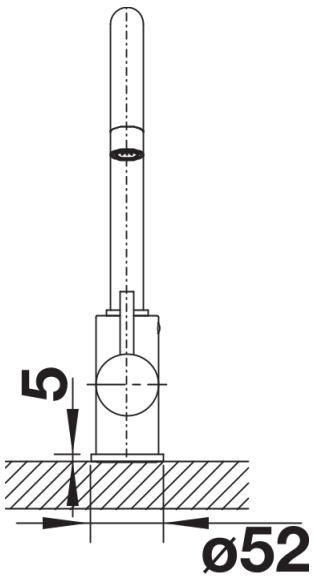

Product information sheet CAMIA

Item no. 526669

Benefits

- Slender body with a C-shape spout
- Twin lever monobloc mixer tap
- High spout for the easy filling of tall pots and vases
- Enlarged working radius thanks to the 360° swivel spout

Colours

Available colours:

black matt

Special colours black matt

Scope of supply

- Twin lever monobloc mixer tap
- Ceramic disc control
- WRAS approved fitting
- Suitable for low pressure gravity and pressure systems, max 5.0 bar, min 0.3 bar
- Fit metal stabilising bracket if required, item No. 513383

Details

Swivel range

Side view