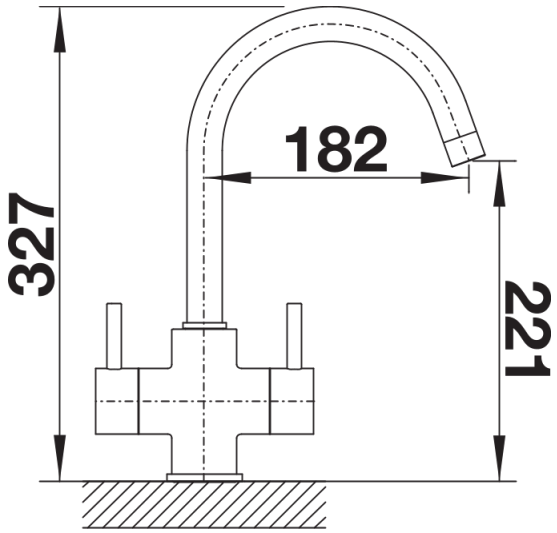

Product information sheet CAMIA

Item no. 526669

Benefits

- Slender body with a C-shape spout
- Twin lever monobloc mixer tap
- High spout for the easy filling of tall pots and vases
- Enlarged working radius thanks to the 360° swivel spout

Colours

Available colours:

black matt

Special colours black matt

Scope of supply

- Twin lever monobloc mixer tap
- Ceramic disc control
- WRAS approved fitting
- Suitable for low pressure gravity and pressure systems, max 5.0 bar, min 0.3 bar
- Fit metal stabilising bracket if required, item No. 513383

Details

Swivel range

Side view