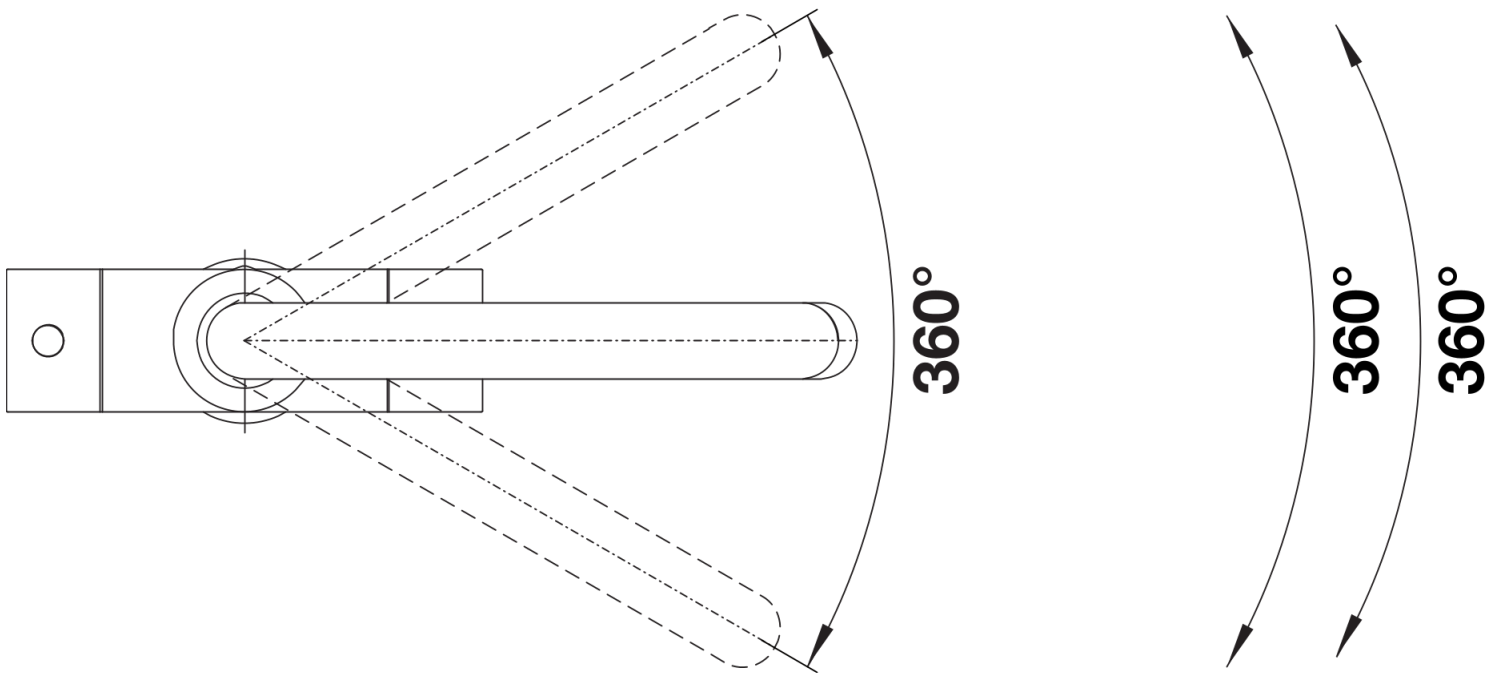

Product information sheet CAMIA

Item no. 526669

Benefits

- Slender body with a C-shape spout
- Twin lever monobloc mixer tap
- High spout for the easy filling of tall pots and vases
- Enlarged working radius thanks to the 360° swivel spout

Colours

Available colours:

black matt

Special colours black matt

Scope of supply

- Twin lever monobloc mixer tap
- Ceramic disc control
- WRAS approved fitting
- Suitable for low pressure gravity and pressure systems, max 5.0 bar, min 0.3 bar
- Fit metal stabilising bracket if required, item No. 513383

Details

Swivel range

Side view