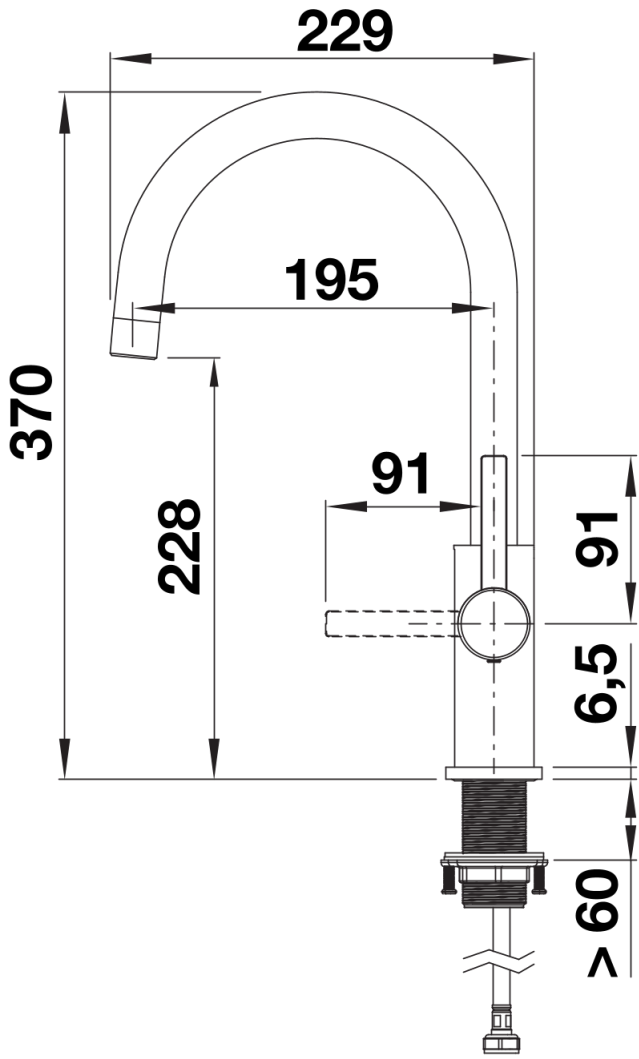

## Product information sheet CANDOR Twin

Item no. 526703

## Scope of supply

---

- Ø 35 mm tap hole required
- Flexible connector pipes, 700 mm long and ½" nut
- Suitable for low pressure gravity and pressure systems max 5.0 bar, minimum 0.3 bar
- Fit metal stabilising bracket, if required, item number 513383

## Swivel range

Side view