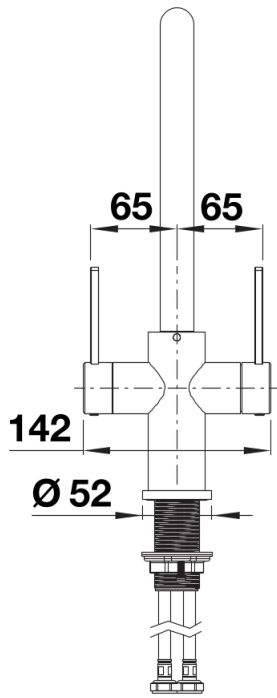

## Product information sheet CANDOR Twin

Item no. 526703

## Scope of supply

---

- Ø 35 mm tap hole required
- Flexible connector pipes, 700 mm long and ½" nut
- Suitable for low pressure gravity and pressure systems max 5.0 bar, minimum 0.3 bar
- Fit metal stabilising bracket, if required, item number 513383

## Swivel range

Side view