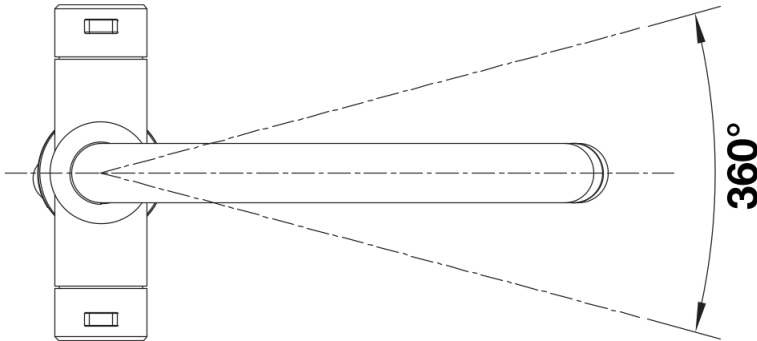

## Product information sheet CANDOR Twin

Item no. 526703

## Scope of supply

---

- Ø 35 mm tap hole required
- Flexible connector pipes, 700 mm long and ½" nut
- Suitable for low pressure gravity and pressure systems max 5.0 bar, minimum 0.3 bar
- Fit metal stabilising bracket, if required, item number 513383

## Swivel range

Side view