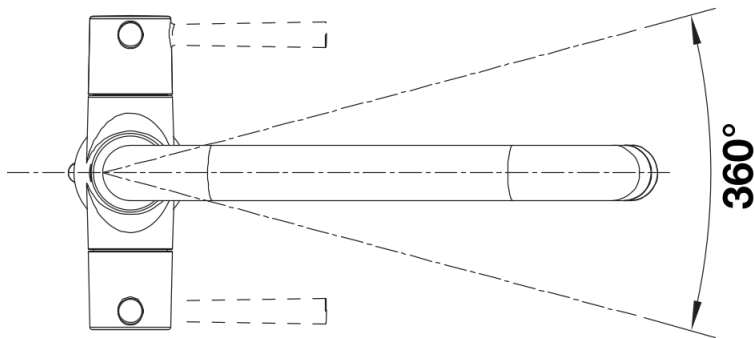

Product information sheet JAX

Item no. 526681

Benefits

- Modern timeless design
- High arch spout
- Stylish J shaped spout
- Available in Chrome, PVD steel and Black matt

Colours

Available colours:

chrome

galvanic chrome

Scope of supply

- Twin lever monobloc mixer tap
- WRAS approved fitting
- High arch spout
- Stylish J shaped spout
- Ceramic disc controls
- ½" flexible connector pipes, 700 mm long
- Suitable for low pressure gravity and pressure systems max 5.0 bar, min 0.3 bar
- Fit metal stabilising bracket if required, item No. 513383

Details

Swivel range

Side view