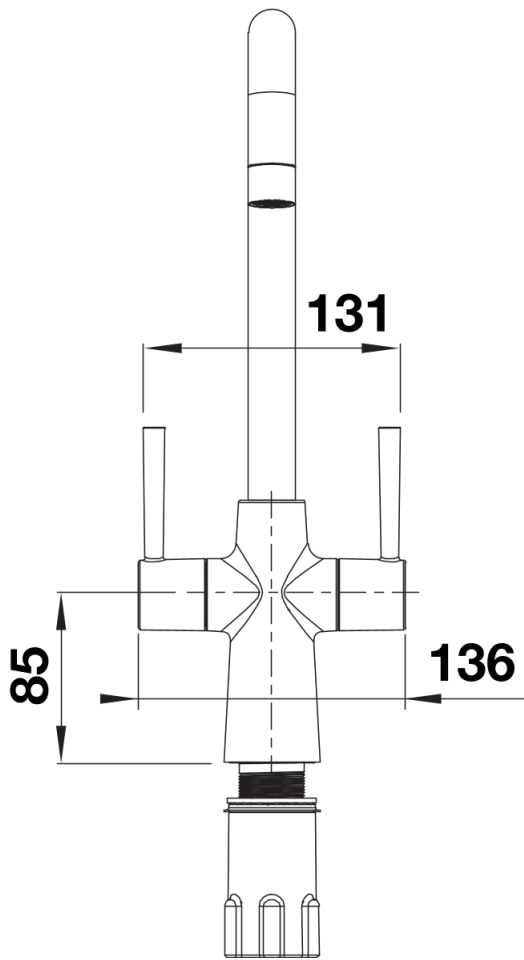

Product information sheet JAX

Item no. 526681

Benefits

- Modern timeless design
- High arch spout
- Stylish J shaped spout
- Available in Chrome, PVD steel and Black matt

Colours

Available colours:

chrome

galvanic chrome

Scope of supply

- Twin lever monobloc mixer tap
- WRAS approved fitting
- High arch spout
- Stylish J shaped spout
- Ceramic disc controls
- ½" flexible connector pipes, 700 mm long
- Suitable for low pressure gravity and pressure systems max 5.0 bar, min 0.3 bar
- Fit metal stabilising bracket if required, item No. 513383

Details

Swivel range

Side view