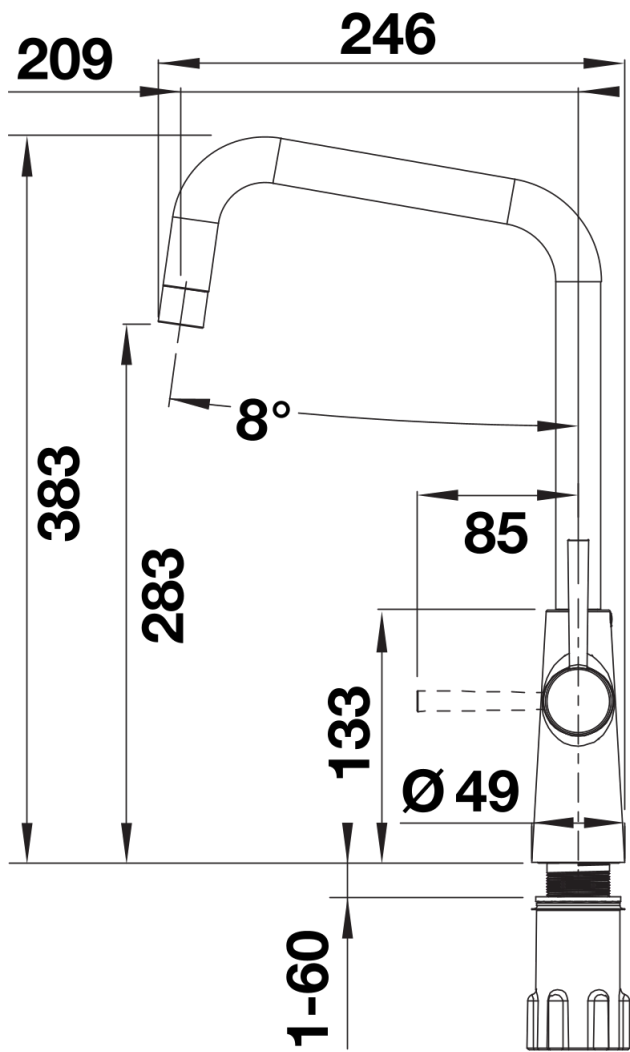

Scope of supply

- Twin lever monobloc mixer tap
- WRAS approved fitting
- High arch spout
- Stylish J shaped spout
- Ceramic disc controls
- ½" flexible connector pipes, 700 mm long
- Suitable for low pressure gravity and pressure systems max 5.0 bar, min 0.3 bar
- Fit metal stabilising bracket if required, item No. 513383

Details

Swivel range

Side view