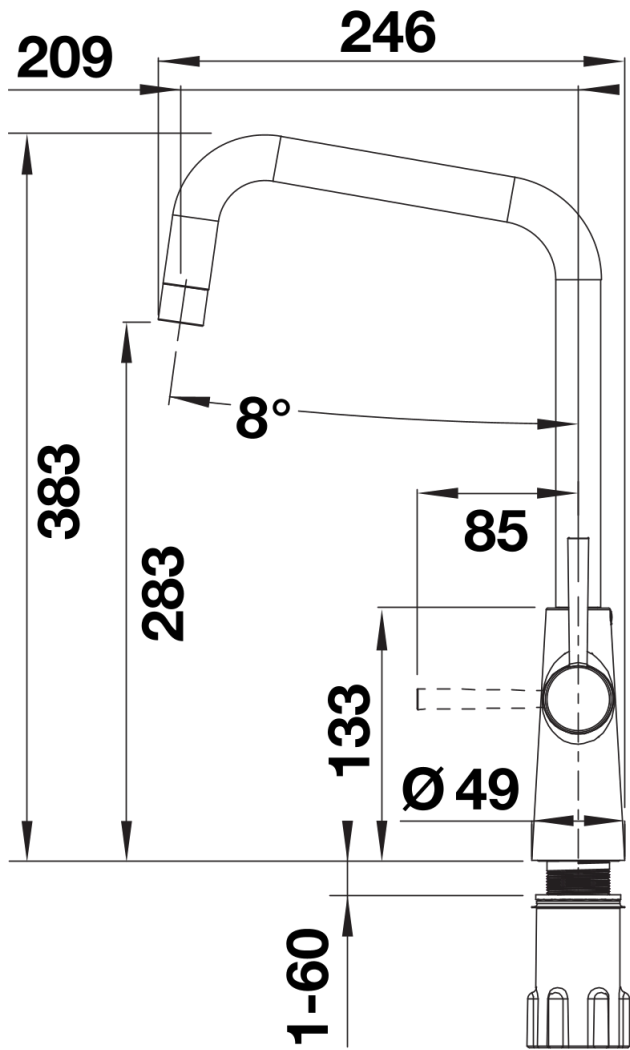

PVD PVD steel

Scope of supply

- Ø 35 mm tap hole required
- Flexible connector pipes, 700 mm long and ½" nut
- Suitable for low pressure gravity and pressure systems max 5.0 bar, minimum 0.3 bar
- Fit metal stabilising bracket if required, item number 513383

Details

Swivel range

Side view