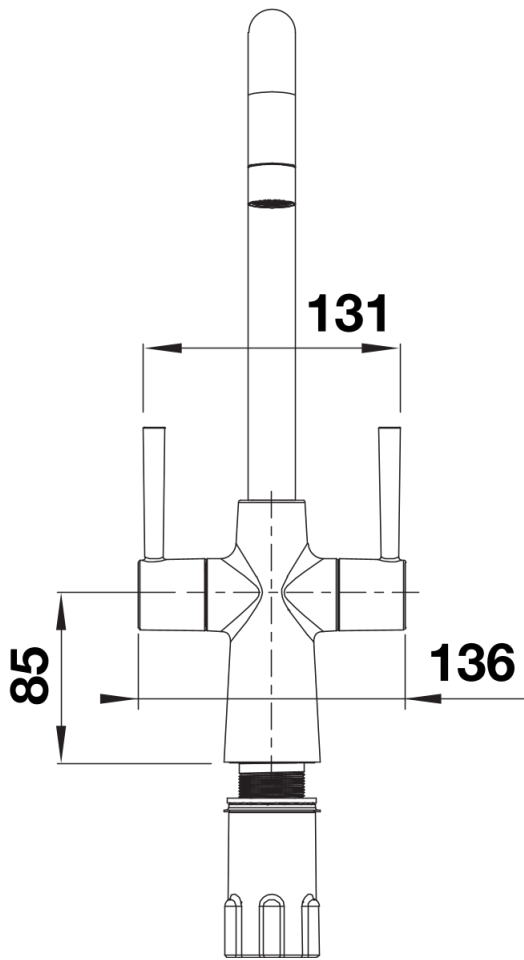

Product information sheet JAX

Item no. 526682

Benefits

- Modern timeless design
- High arch spout
- Stylish J shaped spout
- Available in Chrome, PVD steel and Black matt

Colours

Available colours:

PVD steel

PVD PVD steel

Scope of supply

- Ø 35 mm tap hole required
- Flexible connector pipes, 700 mm long and ½" nut
- Suitable for low pressure gravity and pressure systems max 5.0 bar, minimum 0.3 bar
- Fit metal stabilising bracket if required, item number 513383

Details

Swivel range

Side view