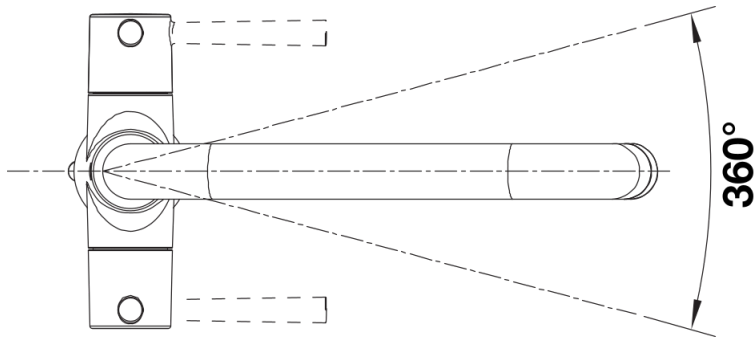

Product information sheet JAX

Item no. 526682

Benefits

- Modern timeless design
- High arch spout
- Stylish J shaped spout
- Available in Chrome, PVD steel and Black matt

Colours

Available colours:

PVD steel

PVD PVD steel

Scope of supply

- Ø 35 mm tap hole required
- Flexible connector pipes, 700 mm long and ½" nut
- Suitable for low pressure gravity and pressure systems max 5.0 bar, minimum 0.3 bar
- Fit metal stabilising bracket if required, item number 513383

Details

Swivel range

Side view