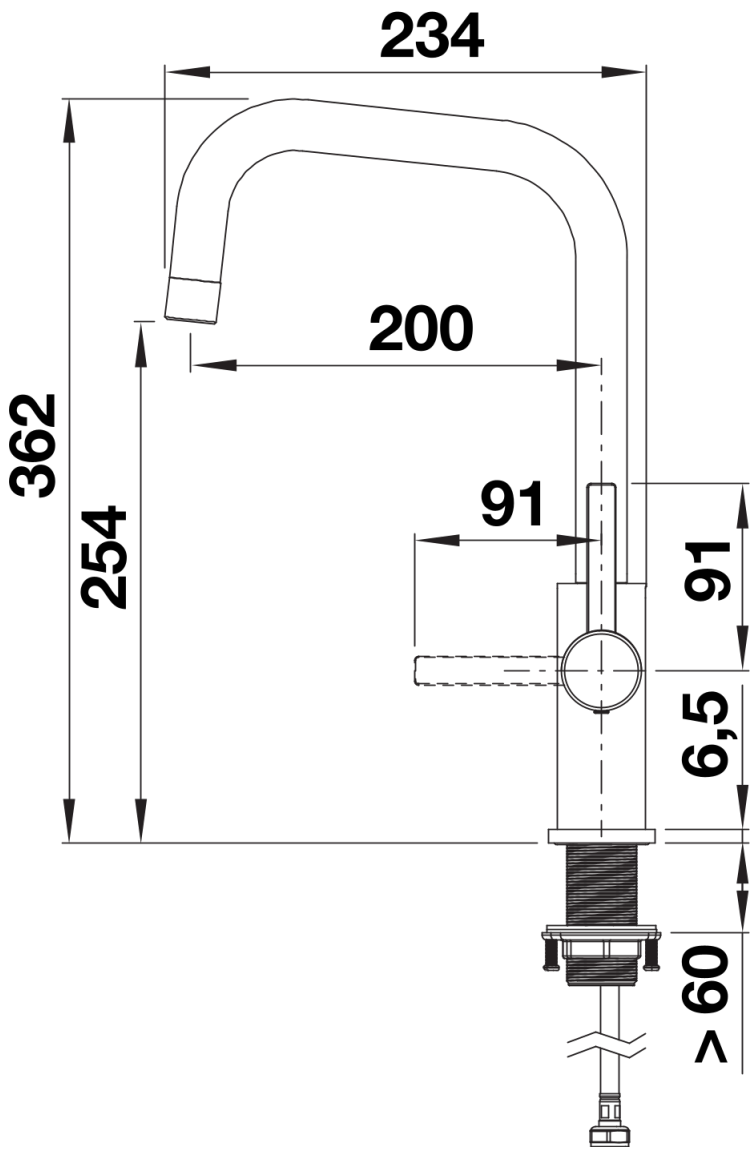

## Product information sheet JANDORA Twin

Item no. 526704

## Scope of supply

---

- Ø 35 mm tap hole required
- Flexible connector pipes, 700 mm long and ½" nut
- Suitable for low pressure gravity and pressure systems max 5.0 bar, minimum 0.3 bar
- Fit metal stabilising bracket, if required, item number 513383

## Swivel range

Side view