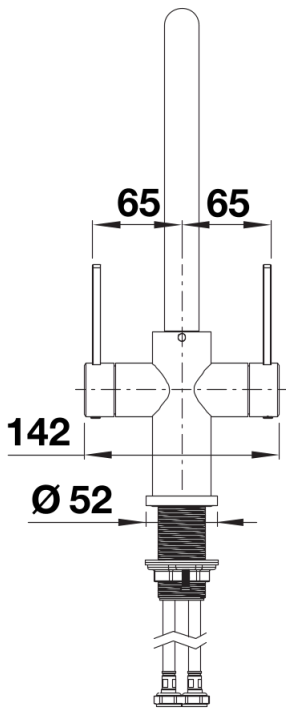

## Product information sheet JANDORA Twin

Item no. 526704

## Scope of supply

---

- Ø 35 mm tap hole required
- Flexible connector pipes, 700 mm long and ½" nut
- Suitable for low pressure gravity and pressure systems max 5.0 bar, minimum 0.3 bar
- Fit metal stabilising bracket, if required, item number 513383

## Swivel range

Side view