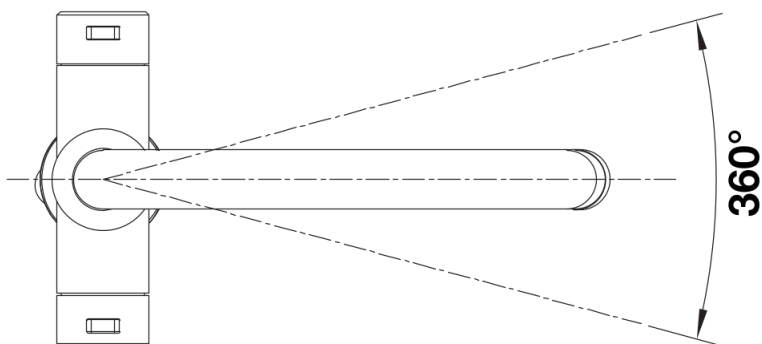

## Scope of supply

---

- Ø 35 mm tap hole required
- Flexible connector pipes, 700 mm long and ½" nut
- Suitable for low pressure gravity and pressure systems max 5.0 bar, minimum 0.3 bar
- Fit metal stabilising bracket, if required, item number 513383

## Swivel range

Side view