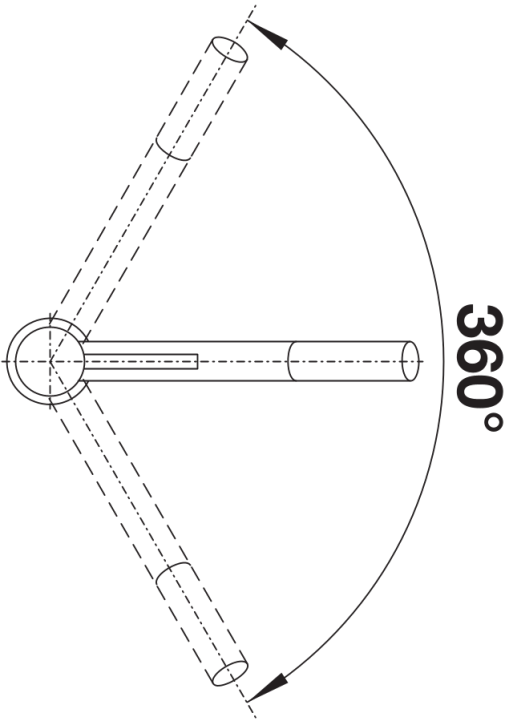

## Product information sheet KANO

Item no. 526667

## Scope of supply

---

- Single lever monobloc mixer tap
- Ø35mm tap hole required
- With ceramic disc cartridge
- WRAS approved fitting
- 3/8" flexible 350mm connector pipes
- Requires balanced high pressure supply only, minimum of 1.0 bar
- Fit metal stabilising bracket if required, item No. 513383

## Details

---

Swivel range

Side view