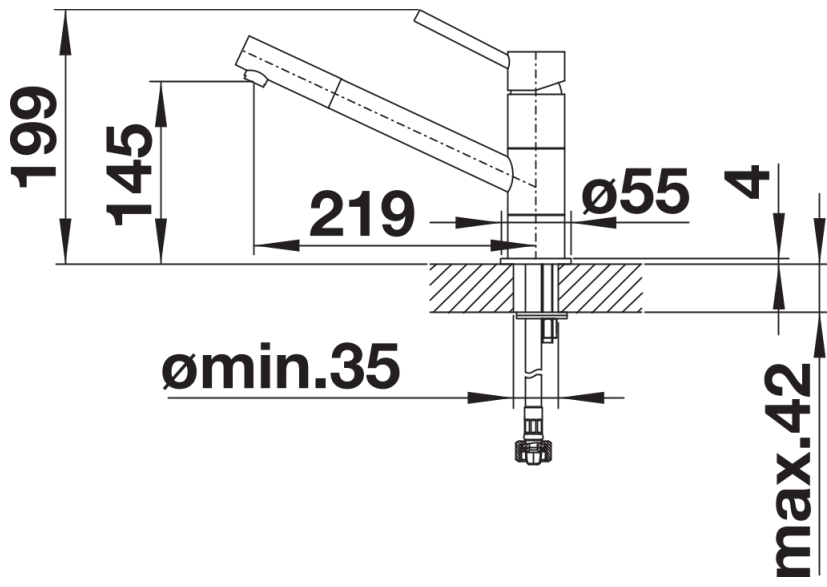

## Scope of supply

---

- Single lever monobloc mixer tap
- Ø35mm tap hole required
- With ceramic disc cartridge
- WRAS approved fitting
- 3/8" flexible 350mm connector pipes
- Requires balanced high pressure supply only, minimum of 1.0 bar
- Fit metal stabilising bracket if required, item No. 513383

## Details

---

Swivel range

Side view