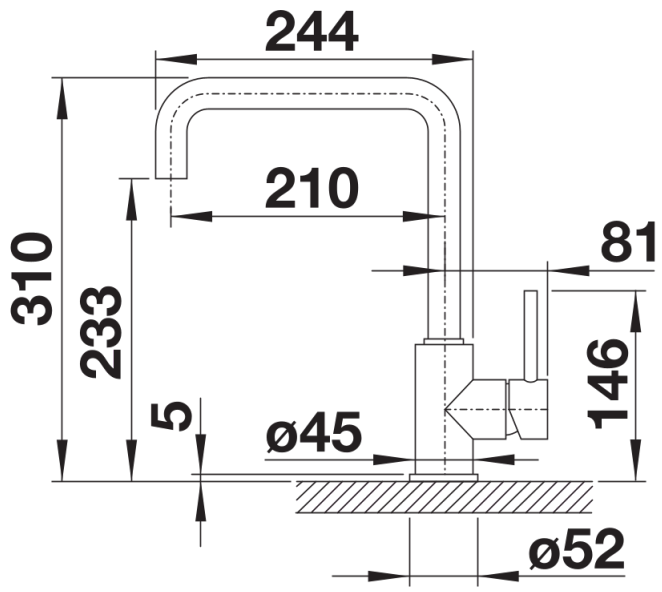

black matt

Special colours black matt

Scope of supply

- Single lever monobloc mixer tap
- Stylish black matt finish
- WRAS approved fitting
- Extra long reach spout
- Stylish J shaped spout
- Requires balanced high pressure supply only, minimum 1.0 bar
- Fit metal stabilising bracket if required, item No. 513383

Details

Swivel range

Side view