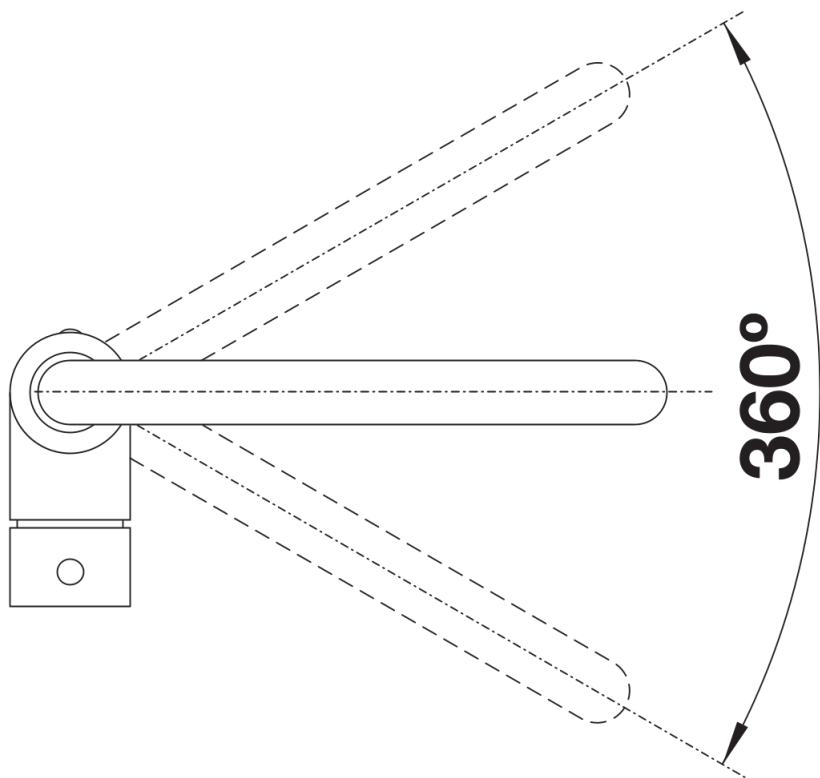

Product information sheet MILI

Item no. 526665

Benefits

- Slender body with a J-shaped spout
- Black matt surface finish
- Stylish J shaped spout
- For the easy filling of tall pots and vases

Colours

Available colours:

black matt

Special colours black matt

Scope of supply

- Single lever monobloc mixer tap
- Stylish black matt finish
- WRAS approved fitting
- Extra long reach spout
- Stylish J shaped spout
- Requires balanced high pressure supply only, minimum 1.0 bar
- Fit metal stabilising bracket if required, item No. 513383

Details

Swivel range

Side view