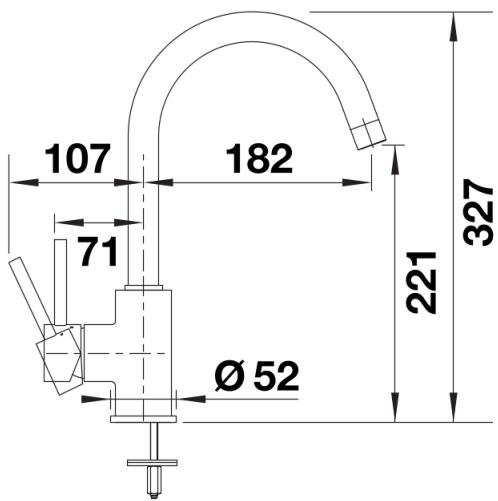

Product information sheet MIDA

Item no. 526649

Benefits

- Gently rounded spout on a slender body
- Black matt surface finish to precisely match the surroundings
- For the easy filling of tall pots and vases

Colours

Available colours:

black matt

Special colours black matt

Scope of supply

- Single lever monobloc mixer tap
- WRAS approved fitting
- Stylish black matt finish
- Extra long reach spout
- Ceramic disc control
- Requires balanced high pressure supply only, minimum 1.0 bar
- Fit metal stabilising bracket if required, item No. 513383

Details

Swivel range

Side view