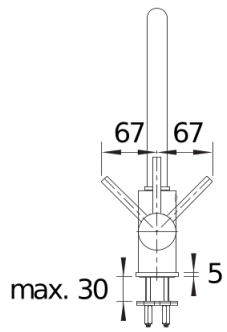

Colours

Available colours:

black matt

Special colours black matt

Scope of supply

- Single lever monobloc mixer tap
- WRAS approved fitting
- Stylish black matt finish
- Extra long reach spout
- Ceramic disc control
- Requires balanced high pressure supply only, minimum 1.0 bar
- Fit metal stabilising bracket if required, item No. 513383

Details

Swivel range

Side view