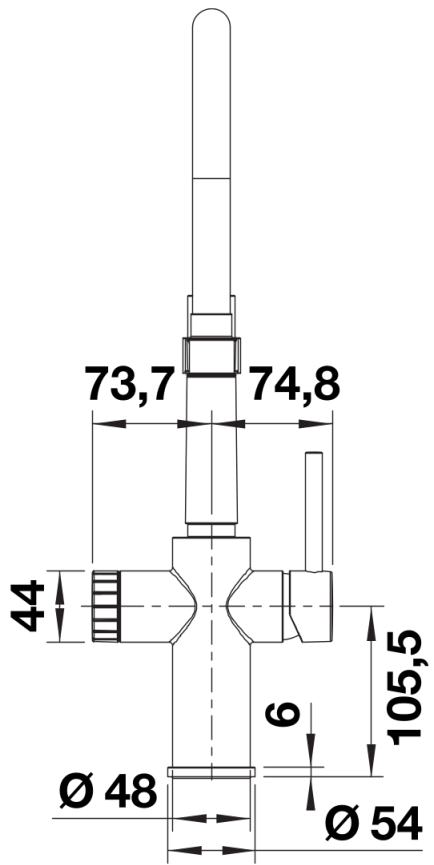

Colours

Available colours:

PVD steel

PVD PVD steel

Scope of supply

Mixer tap:

- 360° swivel spout for greater reach
- Ø 35 mm tap hole required
- Black hose made of silicone
- 3/8" flexible connection pipes with a length of 700 mm
- Patented jet regulator for markedly reduced scaling
- Requires balanced high pressure supply only, minimum 1.0 bar
- Filter system not included

Details

Side view