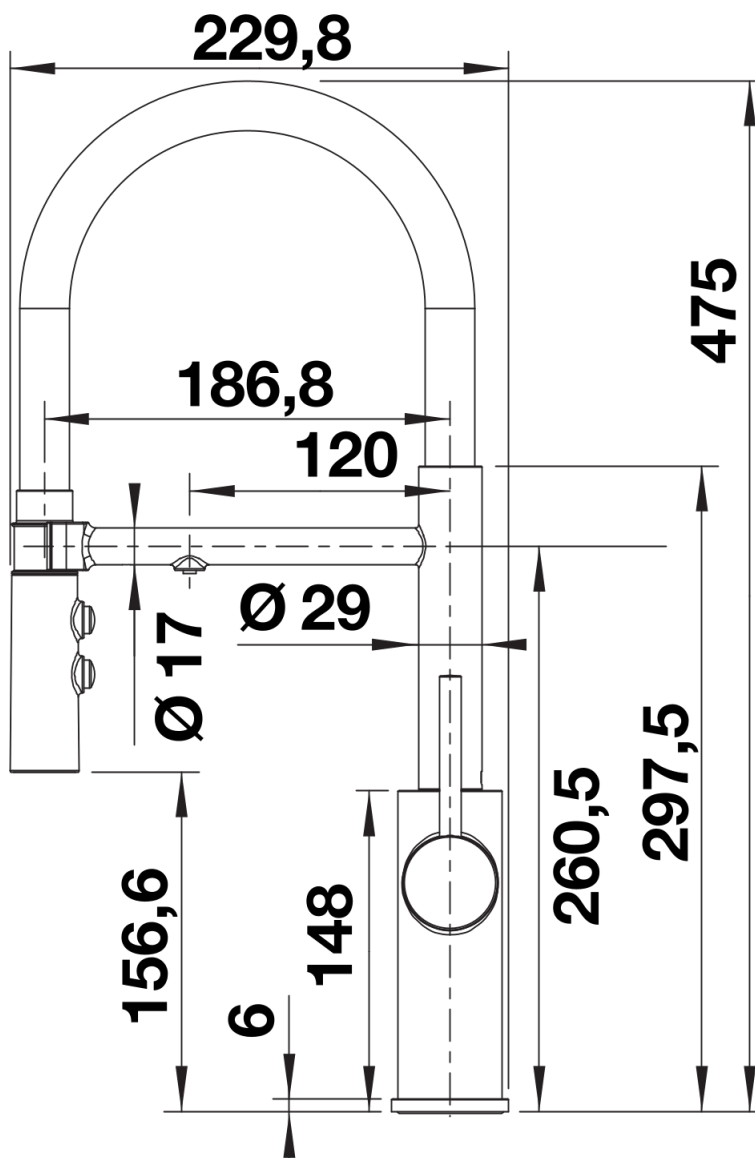

Colours

Available colours:

PVD steel

PVD PVD steel

Scope of supply

Mixer tap:

- 360° swivel spout for greater reach
- Ø 35 mm tap hole required
- Black hose made of silicone
- 3/8" flexible connection pipes with a length of 700 mm
- Patented jet regulator for markedly reduced scaling
- Requires balanced high pressure supply only, minimum 1.0 bar
- Filter system not included

Details

Side view