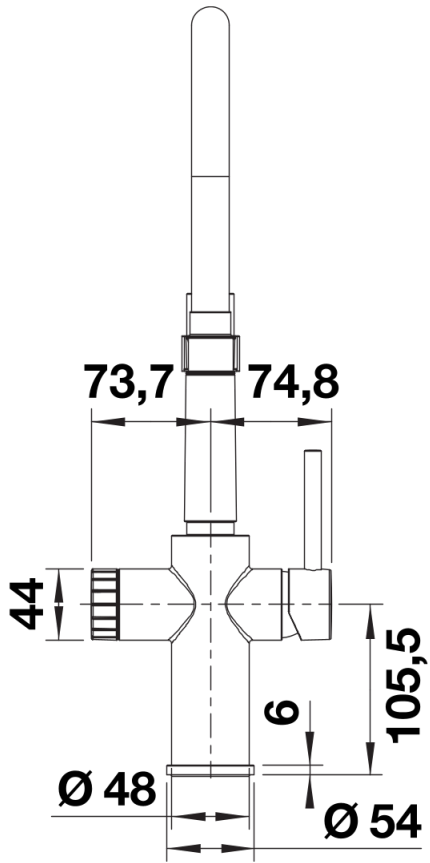

Colours

Available colours:

black matt

Special colours black matt

Scope of supply

Mixer tap:

- 360° swivel spout for greater reach
- Ø 35 mm tap hole required
- Black hose made of silicone
- 3/8" flexible connection pipes with a length of 700 mm
- Patented jet regulator for markedly reduced scaling
- Requires balanced high pressure supply only, minimum 1.0 bar
- Filter system not included

Details

Side view