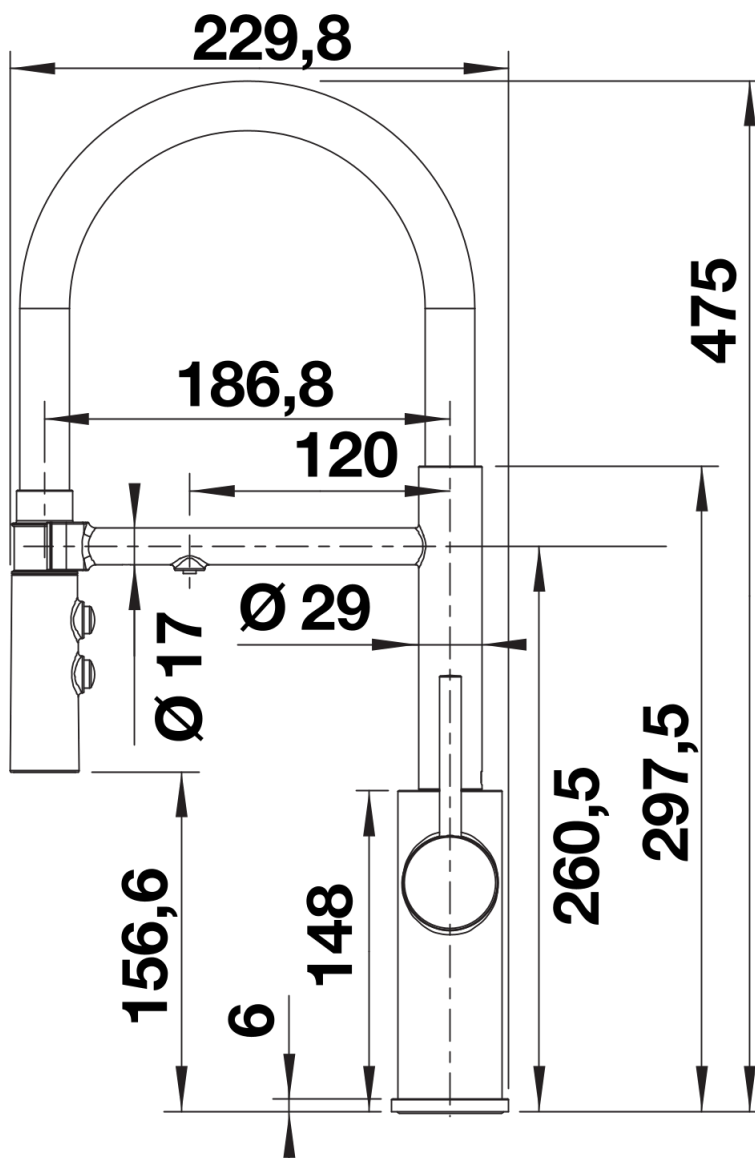

Colours

Available colours:

black matt

Special colours black matt

Scope of supply

Mixer tap:

- 360° swivel spout for greater reach
- Ø 35 mm tap hole required
- Black hose made of silicone
- 3/8" flexible connection pipes with a length of 700 mm
- Patented jet regulator for markedly reduced scaling
- Requires balanced high pressure supply only, minimum 1.0 bar
- Filter system not included

Details

Side view