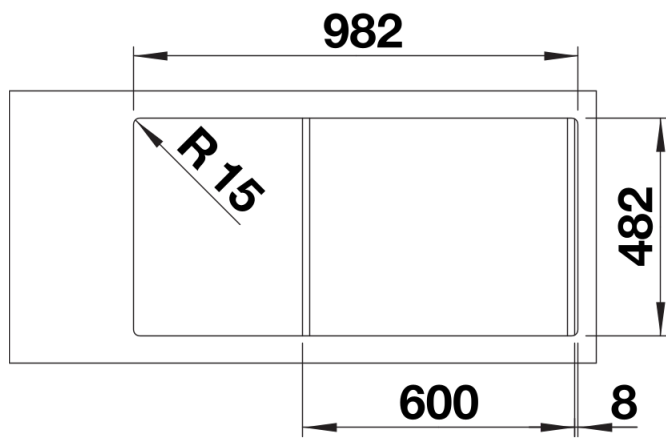

Planning information

- Cut out size: 982 x 482 x R15
- Universal handing

Scope of supply

- Waste fitting kit
- 2 x 3 ½" basket strainer

Details

Top view

Cut-out

Front view

Side view