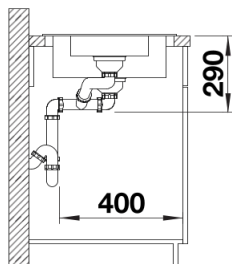

Planning information

- Cut out size: 982 x 482 x R15
- Universal handing

Scope of supply

- Waste fitting kit
- 2 x 3 ½" basket strainer

Details

Top view

Cut-out

Front view

Side view