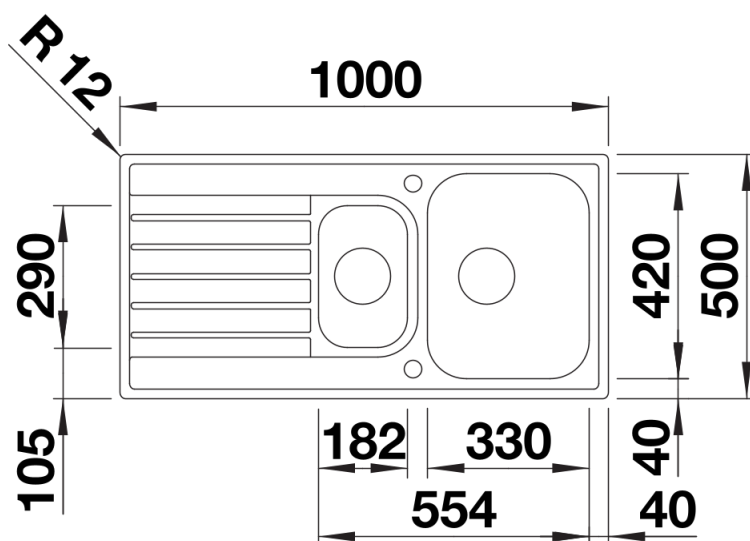

Product information sheet LIVIT II 6 S

Item no. 456449

Benefits

- Classic design with large sweeping bowl shape
- With additional bowl for added convenience
- Can be installed reversibly
- Spacious drainer with linear runners
- With 3 ½" stainless steel basket strainers

Planning information

- Cut out size: 982 x 482 x R15
- Universal handing

Scope of supply

- Waste fitting kit
- 2 x 3 ½" basket strainer

Details

Top view

Cut-out

Front view

Side view