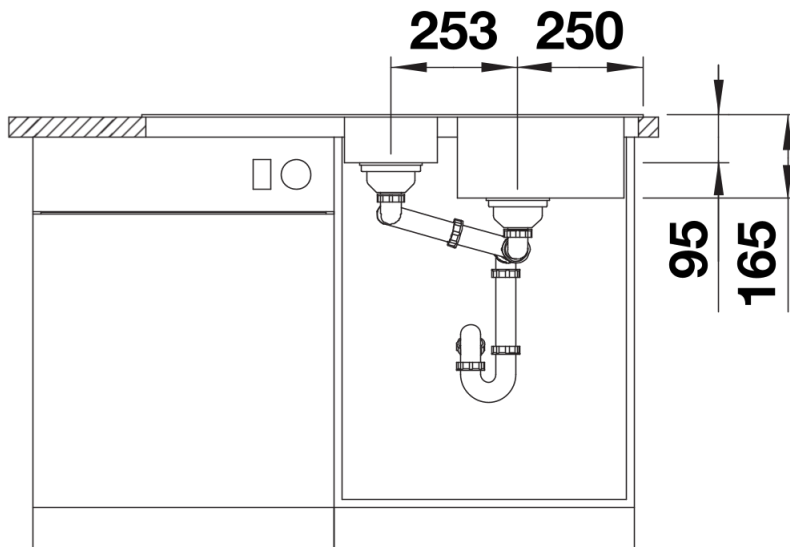

Planning information

- Cut out size: 982 x 482 x R15
- Universal handing

Scope of supply

- Waste fitting kit
- 2 x 3 ½" basket strainer

Details

Top view

Cut-out

Front view

Side view