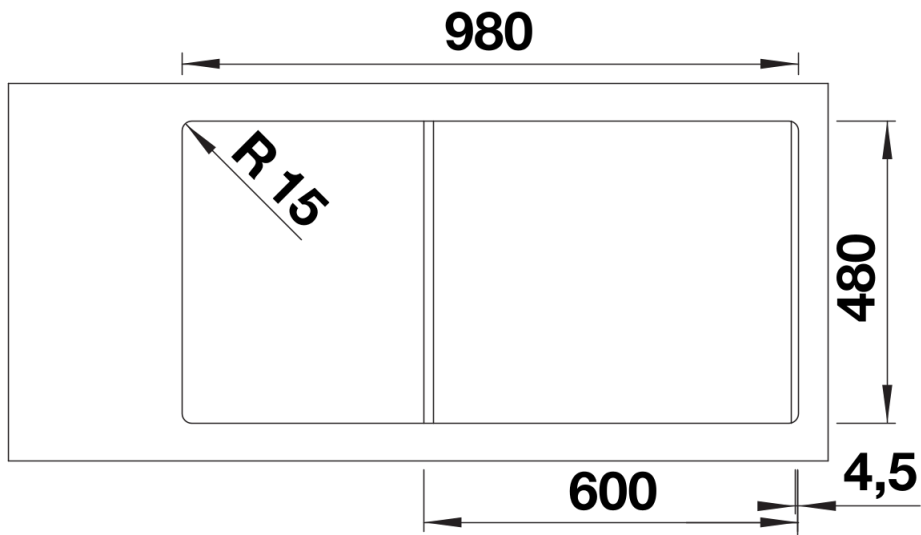

Product information sheet ADIRA 6 S

Item no. 527603

Benefits

- Modern sink in beautiful Silgranit colours with extended functionality
- High level of comfort due to large bowl and elegant draining board
- The multi-functional ADIRA grid is included and can be used to create a top level on either the bowl or the drainer
- Colander fits elegantly into the half bowl and is great for preparing tasks. It can also be stored in SELECT II bins in the base cabinet
- Can be installed reversibly

Colours

SILGRANIT rock grey

Available colours:

- black
- anthracite
- rock grey
- volcano grey
- white
- soft white
- tartufo
- coffee

Planning information

- Cut out size: 980 x 480 x R15

Scope of supply

- Foldable ADIRA grid
- multi-functional plastic colander
- waste kit with space saving pipe
- 2 x 3 ½" InFino basket strainer with rotary switch remote control for the main bowl

202242 -

202243 - Colander fits the ADIRA 6S half bowl

Details

Top view

Cut-out

Front view

Side view