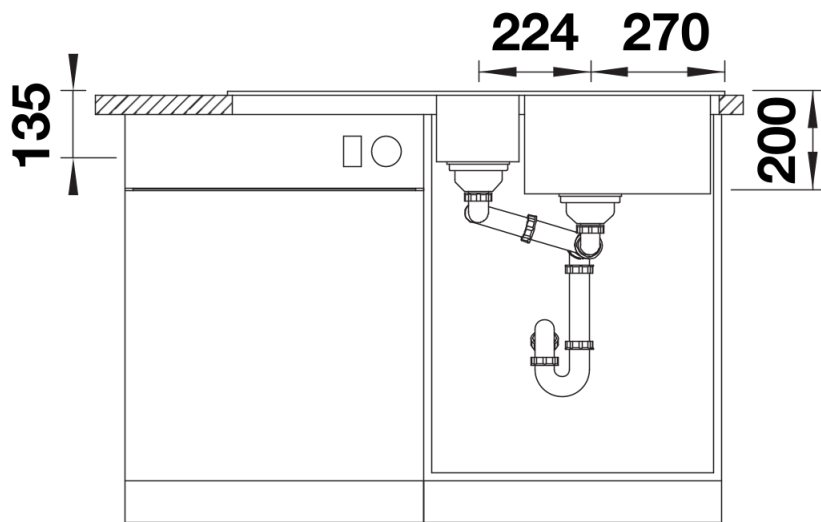

Product information sheet ADIRA 6 S

Item no. 527603

Benefits

- Modern sink in beautiful Silgranit colours with extended functionality
- High level of comfort due to large bowl and elegant draining board
- The multi-functional ADIRA grid is included and can be used to create a top level on either the bowl or the drainer
- Colander fits elegantly into the half bowl and is great for preparing tasks. It can also be stored in SELECT II bins in the base cabinet
- Can be installed reversibly

Colours

SILGRANIT rock grey

Available colours:

- black
- anthracite
- rock grey
- volcano grey
- white
- soft white
- tartufo
- coffee

Planning information

- Cut out size: 980 x 480 x R15

Scope of supply

- Foldable ADIRA grid
- multi-functional plastic colander
- waste kit with space saving pipe
- 2 x 3 ½" InFino basket strainer with rotary switch remote control for the main bowl

202242 -

202243 - Colander fits the ADIRA 6S half bowl

Details

Top view

Cut-out

Front view

Side view