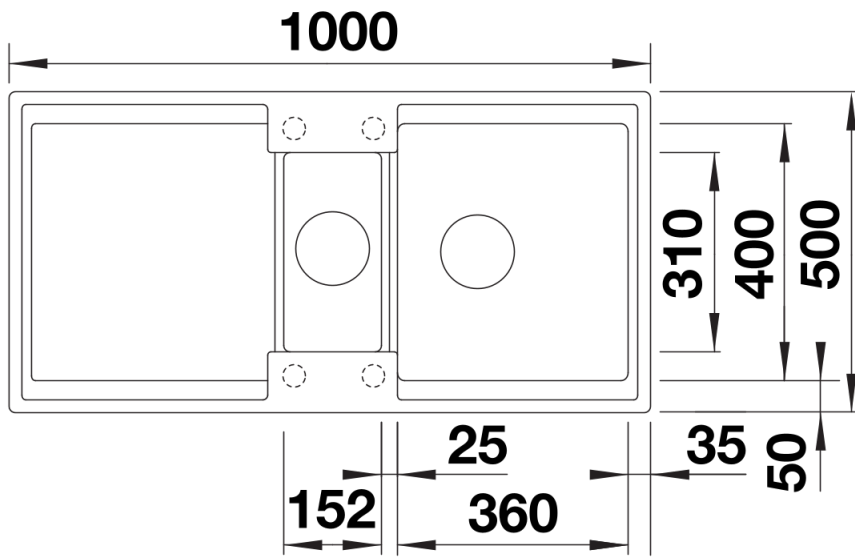

Product information sheet ADIRA 6 S

Item no. 527603

Benefits

- Modern sink in beautiful Silgranit colours with extended functionality
- High level of comfort due to large bowl and elegant draining board
- The multi-functional ADIRA grid is included and can be used to create a top level on either the bowl or the drainer
- Colander fits elegantly into the half bowl and is great for preparing tasks. It can also be stored in SELECT II bins in the base cabinet
- Can be installed reversibly

Colours

SILGRANIT rock grey

Available colours:

- black
- anthracite
- rock grey
- volcano grey
- white
- soft white
- tartufo
- coffee

Planning information

- Cut out size: 980 x 480 x R15

Scope of supply

- Foldable ADIRA grid
- multi-functional plastic colander
- waste kit with space saving pipe
- 2 x 3 ½" InFino basket strainer with rotary switch remote control for the main bowl

202242 -

202243 - Colander fits the ADIRA 6S half bowl

Details

Top view

Cut-out

Front view

Side view