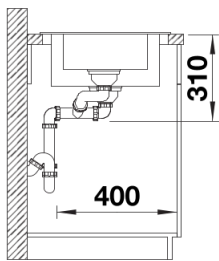

Colours

SILGRANIT rock grey

Available colours:

- black
- anthracite
- rock grey
- volcano grey
- white
- soft white
- tartufo
- coffee

Planning information

- Cut out size: 980 x 480 x R15

Scope of supply

- Foldable ADIRA grid
- multi-functional plastic colander
- waste kit with space saving pipe
- 2 x 3 ½" InFino basket strainer with rotary switch remote control for the main bowl

202242 -

202243 - Colander fits the ADIRA 6S half bowl

Details

Top view

Cut-out

Front view

Side view