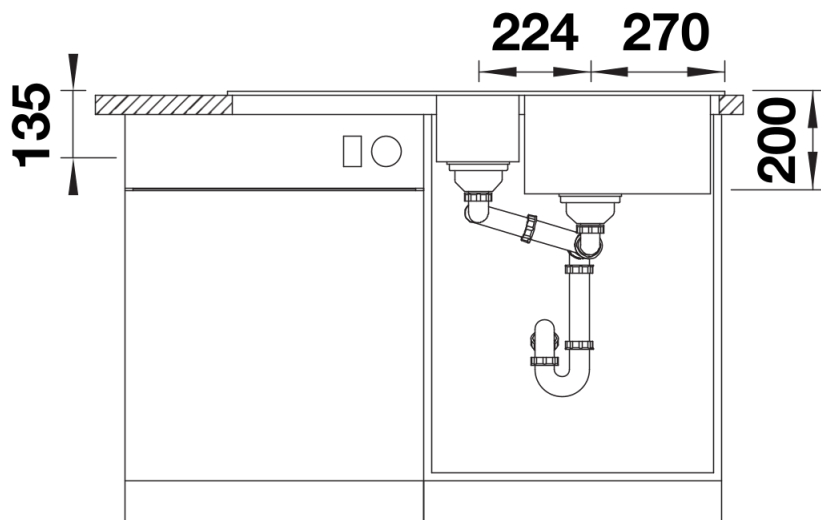

Product information sheet ADIRA 6 S

Item no. 527605

Benefits

- Modern sink in beautiful Silgranit colours with extended functionality
- High level of comfort due to large bowl and elegant draining board
- The multi-functional ADIRA grid is included and can be used to create a top level on either the bowl or the drainer
- Colander fits elegantly into the half bowl and is great for preparing tasks. It can also be stored in SELECT II bins in the base cabinet
- Can be installed reversibly

Colours

SILGRANIT white

Available colours:

- black
- anthracite
- rock grey
- volcano grey
- white
- soft white
- tartufo
- coffee

Planning information

- Cut out size: 980 x 480 x R15

Scope of supply

- Foldable ADIRA grid
- multi-functional plastic colander
- waste kit with space saving pipe
- 2 x 3 ½" InFino basket strainer with rotary switch remote control for the main bowl. 1/2 bowl non close basket strainer.

202242 - Foldable ADIRA Grid

202243 - Colander fits the ADIRA 6S half bowl

Details

Top view

Cut-out

Front view

Side view