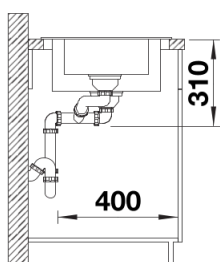

Colours

SILGRANIT white

Available colours:

- black
- anthracite
- rock grey
- volcano grey
- white
- soft white
- tartufo
- coffee

Planning information

- Cut out size: 980 x 480 x R15

Scope of supply

- Foldable ADIRA grid
- multi-functional plastic colander
- waste kit with space saving pipe
- 2 x 3 ½" InFino basket strainer with rotary switch remote control for the main bowl. 1/2 bowl non close basket strainer.

202242 - Foldable ADIRA Grid

202243 - Colander fits the ADIRA 6S half bowl

Details

Top view

Cut-out

Front view

Side view