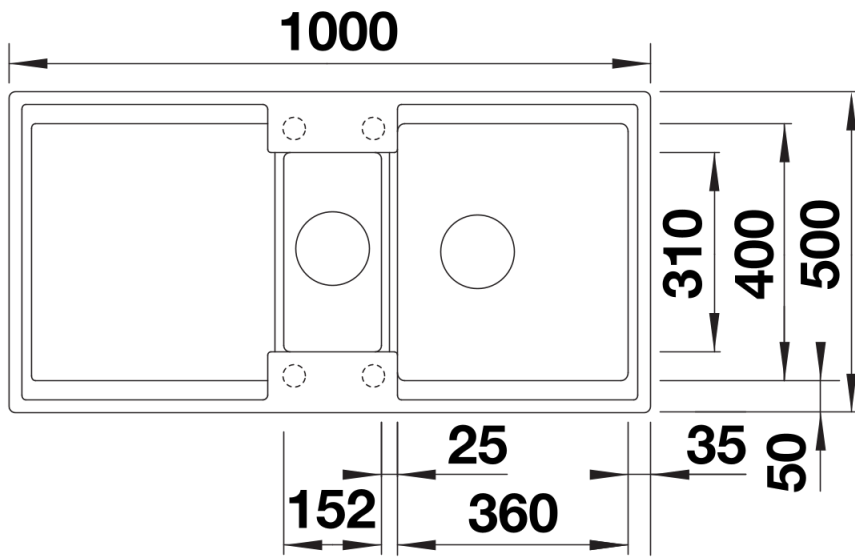

Product information sheet ADIRA 6 S

Item no. 527605

Benefits

- Modern sink in beautiful Silgranit colours with extended functionality
- High level of comfort due to large bowl and elegant draining board
- The multi-functional ADIRA grid is included and can be used to create a top level on either the bowl or the drainer
- Colander fits elegantly into the half bowl and is great for preparing tasks. It can also be stored in SELECT II bins in the base cabinet
- Can be installed reversibly

Colours

SILGRANIT white

Available colours:

- black
- anthracite
- rock grey
- volcano grey
- white
- soft white
- tartufo
- coffee

Planning information

- Cut out size: 980 x 480 x R15

Scope of supply

- Foldable ADIRA grid
- multi-functional plastic colander
- waste kit with space saving pipe
- 2 x 3 ½" InFino basket strainer with rotary switch remote control for the main bowl. 1/2 bowl non close basket strainer.

202242 - Foldable ADIRA Grid

202243 - Colander fits the ADIRA 6S half bowl

Details

Top view

Cut-out

Front view

Side view