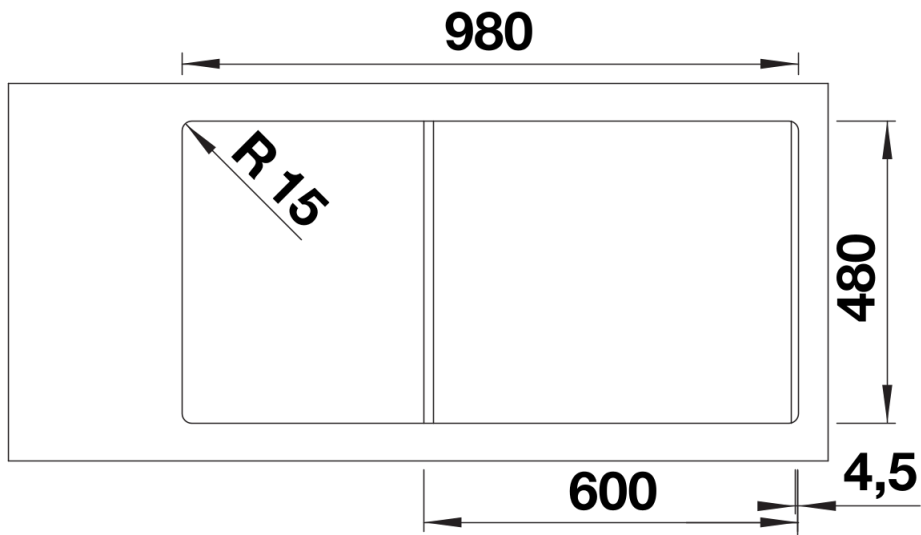

Product information sheet ADIRA 6 S

Item no. 527605

Benefits

- Modern sink in beautiful Silgranit colours with extended functionality
- High level of comfort due to large bowl and elegant draining board
- The multi-functional ADIRA grid is included and can be used to create a top level on either the bowl or the drainer
- Colander fits elegantly into the half bowl and is great for preparing tasks. It can also be stored in SELECT II bins in the base cabinet
- Can be installed reversibly

Colours

SILGRANIT white

Available colours:

- black
- anthracite
- rock grey
- volcano grey
- white
- soft white
- tartufo
- coffee

Planning information

- Cut out size: 980 x 480 x R15

Scope of supply

- Foldable ADIRA grid
- multi-functional plastic colander
- waste kit with space saving pipe
- 2 x 3 ½" InFino basket strainer with rotary switch remote control for the main bowl. 1/2 bowl non close basket strainer.

202242 - Foldable ADIRA Grid

202243 - Colander fits the ADIRA 6S half bowl

Details

Top view

Cut-out

Front view

Side view