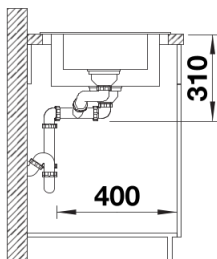

Colours

SILGRANIT tartufo

Available colours:

- black
- anthracite
- rock grey
- volcano grey
- white
- soft white
- tartufo
- coffee

Planning information

- Cut out size: 980 x 480 x R15

Scope of supply

- Foldable ADIRA grid
- multi-functional plastic colander
- waste kit with space saving pipe
- 2 x 3 ½" InFino basket strainer with rotary switch remote control for the main bowl. 1/2 bowl non close basket strainer.

202242 - Foldable ADIRA Grid

202243 - Colander fits the ADIRA 6S half bowl

Details

Top view

Cut-out

Front view

Side view