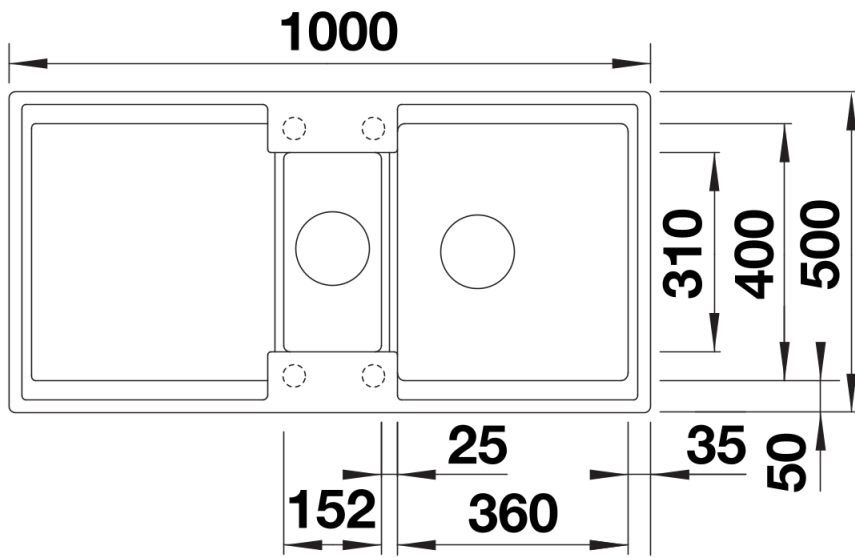

Product information sheet ADIRA 6 S

Item no. 527607

Benefits

- Modern sink in beautiful Silgranit colours with extended functionality
- High level of comfort due to large bowl and elegant draining board
- The multi-functional ADIRA grid is included and can be used to create a top level on either the bowl or the drainer
- Colander fits elegantly into the half bowl and is great for preparing tasks. It can also be stored in SELECT II bins in the base cabinet
- Can be installed reversibly

Colours

SILGRANIT tartufo

Available colours:

- black
- anthracite
- rock grey
- volcano grey
- white
- soft white
- tartufo
- coffee

Planning information

- Cut out size: 980 x 480 x R15

Scope of supply

- Foldable ADIRA grid
- multi-functional plastic colander
- waste kit with space saving pipe
- 2 x 3 ½" InFino basket strainer with rotary switch remote control for the main bowl. 1/2 bowl non close basket strainer.

202242 - Foldable ADIRA Grid

202243 - Colander fits the ADIRA 6S half bowl

Details

Top view

Cut-out

Front view

Side view