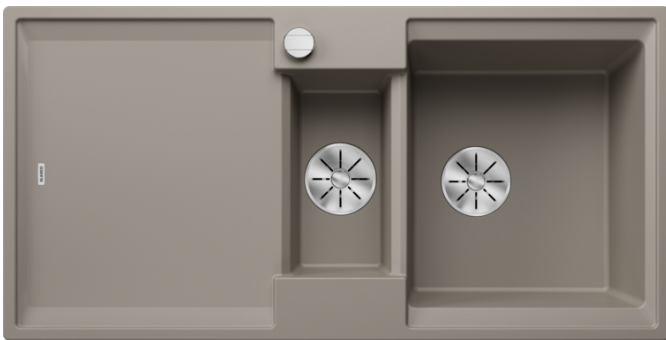

Product information sheet ADIRA 6 S

Item no. 527607

Benefits

- Modern sink in beautiful Silgranit colours with extended functionality
- High level of comfort due to large bowl and elegant draining board
- The multi-functional ADIRA grid is included and can be used to create a top level on either the bowl or the drainer
- Colander fits elegantly into the half bowl and is great for preparing tasks. It can also be stored in SELECT II bins in the base cabinet
- Can be installed reversibly

Colours

SILGRANIT tartufo

Available colours:

- black
- anthracite
- rock grey
- volcano grey
- white
- soft white
- tartufo
- coffee

Planning information

- Cut out size: 980 x 480 x R15

Scope of supply

- Foldable ADIRA grid
- multi-functional plastic colander
- waste kit with space saving pipe
- 2 x 3 ½" InFino basket strainer with rotary switch remote control for the main bowl. 1/2 bowl non close basket strainer.

202242 - Foldable ADIRA Grid

202243 - Colander fits the ADIRA 6S half bowl

Details

Top view

Cut-out

Front view

Side view