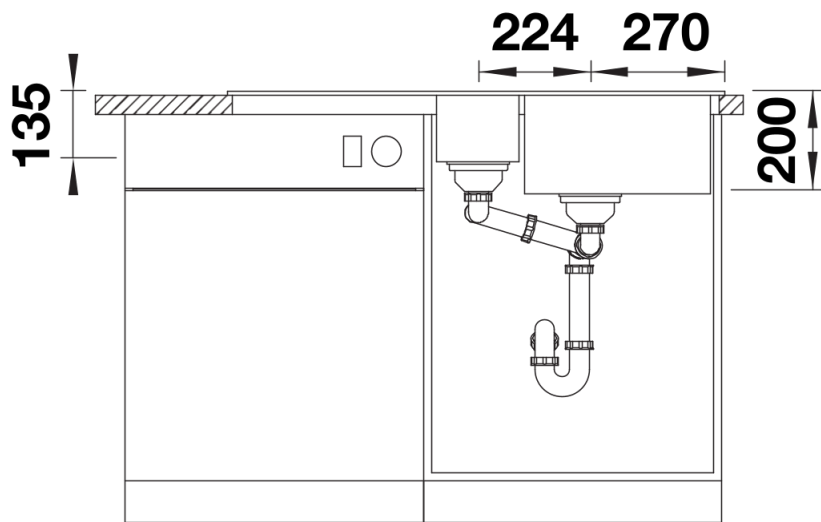

Product information sheet ADIRA 6 S

Item no. 527607

Benefits

- Modern sink in beautiful Silgranit colours with extended functionality
- High level of comfort due to large bowl and elegant draining board
- The multi-functional ADIRA grid is included and can be used to create a top level on either the bowl or the drainer
- Colander fits elegantly into the half bowl and is great for preparing tasks. It can also be stored in SELECT II bins in the base cabinet
- Can be installed reversibly

Colours

SILGRANIT tartufo

Available colours:

- black
- anthracite
- rock grey
- volcano grey
- white
- soft white
- tartufo
- coffee

Planning information

- Cut out size: 980 x 480 x R15

Scope of supply

- Foldable ADIRA grid
- multi-functional plastic colander
- waste kit with space saving pipe
- 2 x 3 ½" InFino basket strainer with rotary switch remote control for the main bowl. 1/2 bowl non close basket strainer.

202242 - Foldable ADIRA Grid

202243 - Colander fits the ADIRA 6S half bowl

Details

Top view

Cut-out

Front view

Side view