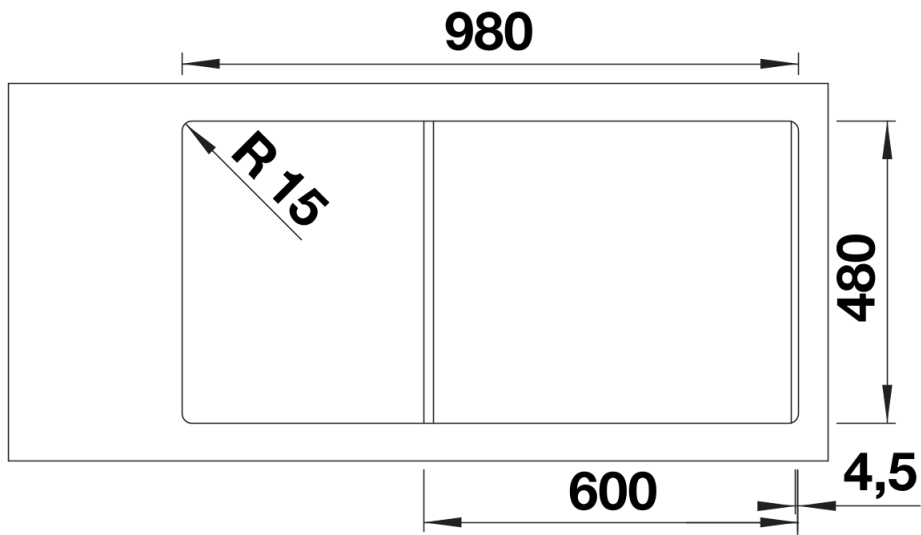

Product information sheet ADIRA 6 S

Item no. 527607

Benefits

- Modern sink in beautiful Silgranit colours with extended functionality
- High level of comfort due to large bowl and elegant draining board
- The multi-functional ADIRA grid is included and can be used to create a top level on either the bowl or the drainer
- Colander fits elegantly into the half bowl and is great for preparing tasks. It can also be stored in SELECT II bins in the base cabinet
- Can be installed reversibly

Colours

SILGRANIT tartufo

Available colours:

- black
- anthracite
- rock grey
- volcano grey
- white
- soft white
- tartufo
- coffee

Planning information

- Cut out size: 980 x 480 x R15

Scope of supply

- Foldable ADIRA grid
- multi-functional plastic colander
- waste kit with space saving pipe
- 2 x 3 ½" InFino basket strainer with rotary switch remote control for the main bowl. 1/2 bowl non close basket strainer.

202242 - Foldable ADIRA Grid

202243 - Colander fits the ADIRA 6S half bowl

Details

Top view

Cut-out

Front view

Side view