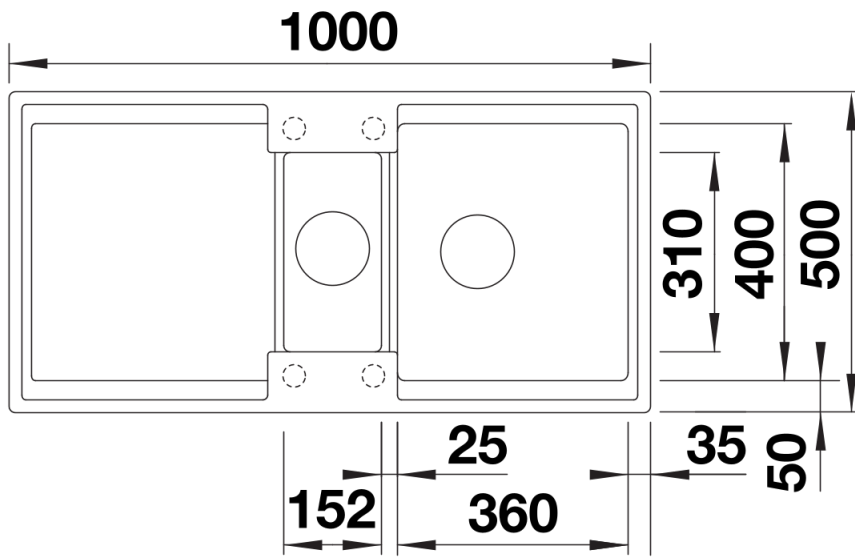

Product information sheet ADIRA 6 S

Item no. 527608

Benefits

- Modern sink in beautiful Silgranit colours with extended functionality
- High level of comfort due to large bowl and elegant draining board
- The multi-functional ADIRA grid is included and can be used to create a top level on either the bowl or the drainer
- Colander fits elegantly into the half bowl and is great for preparing tasks. It can also be stored in SELECT II bins in the base cabinet
- Can be installed reversibly

Colours

SILGRANIT coffee

Available colours:

- black
- anthracite
- rock grey
- volcano grey
- white
- soft white
- tartufo
- coffee

Planning information

- Cut out size: 980 x 480 x R15

Scope of supply

- Foldable ADIRA grid
- multi-functional plastic colander
- waste kit with space saving pipe
- 2 x 3 ½" InFino basket strainer with rotary switch remote control for the main bowl. 1/2 bowl non close basket strainer.

202242 - Foldable ADIRA Grid

202243 - Colander fits the ADIRA 6S half bowl

Details

Top view

Cut-out

Front view

Side view