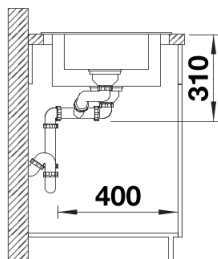

Colours

SILGRANIT coffee

Available colours:

- black
- anthracite
- rock grey
- volcano grey
- white
- soft white
- tartufo
- coffee

Planning information

- Cut out size: 980 x 480 x R15

Scope of supply

- Foldable ADIRA grid
- multi-functional plastic colander
- waste kit with space saving pipe
- 2 x 3 ½" InFino basket strainer with rotary switch remote control for the main bowl. 1/2 bowl non close basket strainer.

202242 - Foldable ADIRA Grid

202243 - Colander fits the ADIRA 6S half bowl

Details

Top view

Cut-out

Front view

Side view