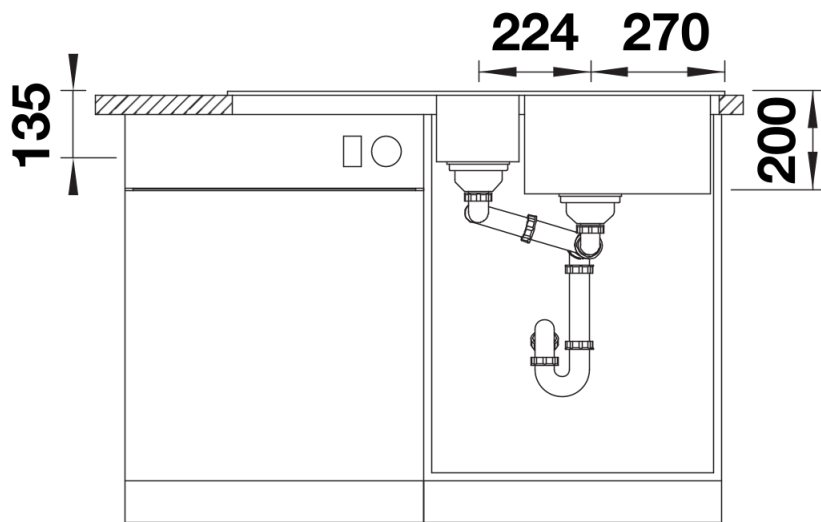

Product information sheet ADIRA 6 S

Item no. 527608

Benefits

- Modern sink in beautiful Silgranit colours with extended functionality
- High level of comfort due to large bowl and elegant draining board
- The multi-functional ADIRA grid is included and can be used to create a top level on either the bowl or the drainer
- Colander fits elegantly into the half bowl and is great for preparing tasks. It can also be stored in SELECT II bins in the base cabinet
- Can be installed reversibly

Colours

SILGRANIT coffee

Available colours:

- black
- anthracite
- rock grey
- volcano grey
- white
- soft white
- tartufo
- coffee

Planning information

- Cut out size: 980 x 480 x R15

Scope of supply

- Foldable ADIRA grid
- multi-functional plastic colander
- waste kit with space saving pipe
- 2 x 3 ½" InFino basket strainer with rotary switch remote control for the main bowl. 1/2 bowl non close basket strainer.

202242 - Foldable ADIRA Grid

202243 - Colander fits the ADIRA 6S half bowl

Details

Top view

Cut-out

Front view

Side view