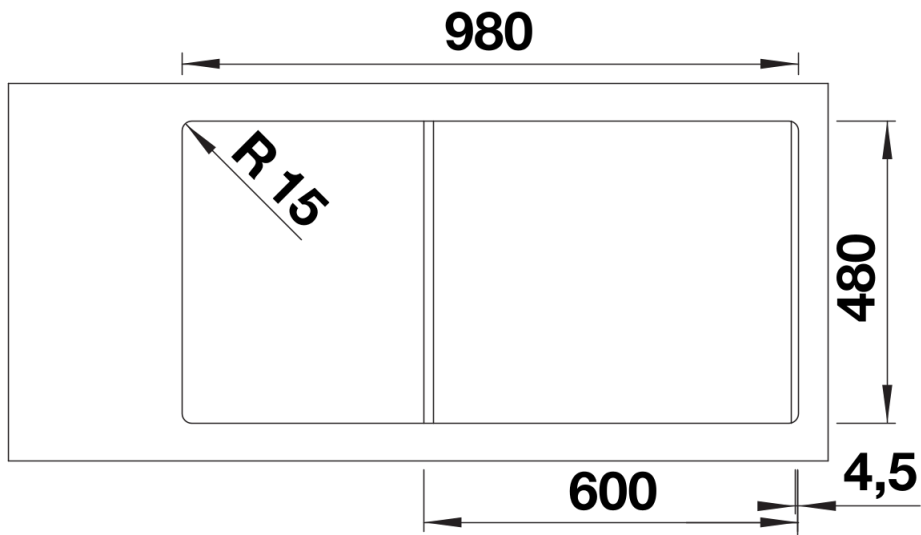

Product information sheet ADIRA 6 S

Item no. 527608

Benefits

- Modern sink in beautiful Silgranit colours with extended functionality
- High level of comfort due to large bowl and elegant draining board
- The multi-functional ADIRA grid is included and can be used to create a top level on either the bowl or the drainer
- Colander fits elegantly into the half bowl and is great for preparing tasks. It can also be stored in SELECT II bins in the base cabinet
- Can be installed reversibly

Colours

SILGRANIT coffee

Available colours:

- black
- anthracite
- rock grey
- volcano grey
- white
- soft white
- tartufo
- coffee

Planning information

- Cut out size: 980 x 480 x R15

Scope of supply

- Foldable ADIRA grid
- multi-functional plastic colander
- waste kit with space saving pipe
- 2 x 3 ½" InFino basket strainer with rotary switch remote control for the main bowl. 1/2 bowl non close basket strainer.

202242 - Foldable ADIRA Grid

202243 - Colander fits the ADIRA 6S half bowl

Details

Top view

Cut-out

Front view

Side view