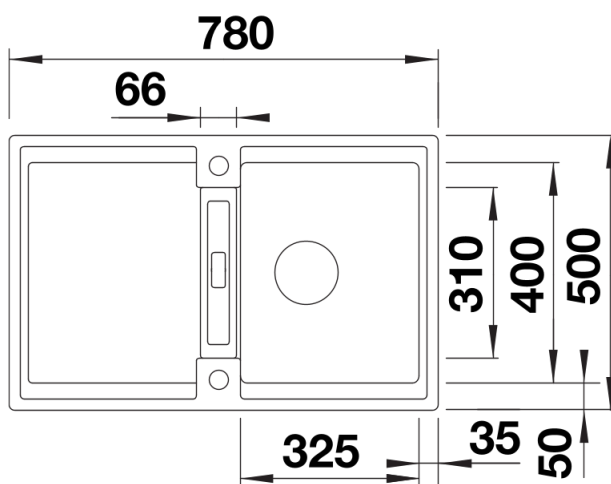

Colours

Available colours:

- black
- anthracite
- rock grey
- volcano grey
- white
- soft white
- tartufo
- coffee

SILGRANIT anthracite

Planning information

- Cut outside: 760 x 480 x R15

Scope of supply

- Foldable ADIRA grid
- waste kit with space saving pipe
- 3 ½" InFino basket strainer with remote control pop-up waste

202242 -

Details

Top view

Cut-out

Front view

Side view