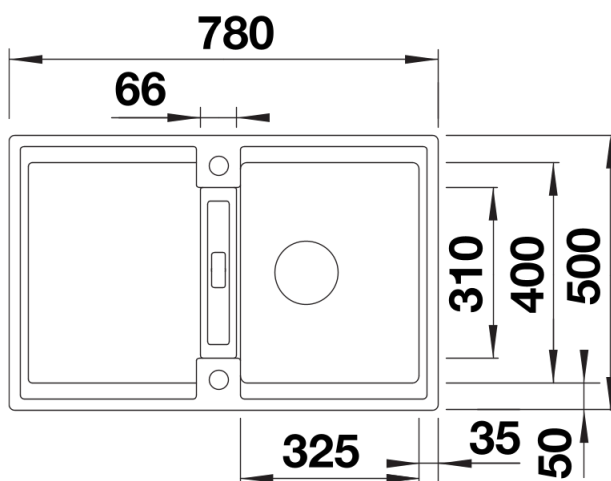

## Planning information

---

- Cut outside: 760 x 480 x R15

## Scope of supply

---

- Foldable ADIRA grid
- waste kit with space saving pipe
- 3 ½" InFino basket strainer with remote control pop-up waste

202242 - Foldable ADIRA Grid

## Details

---

Top view

Cut-out

Front view

Side view