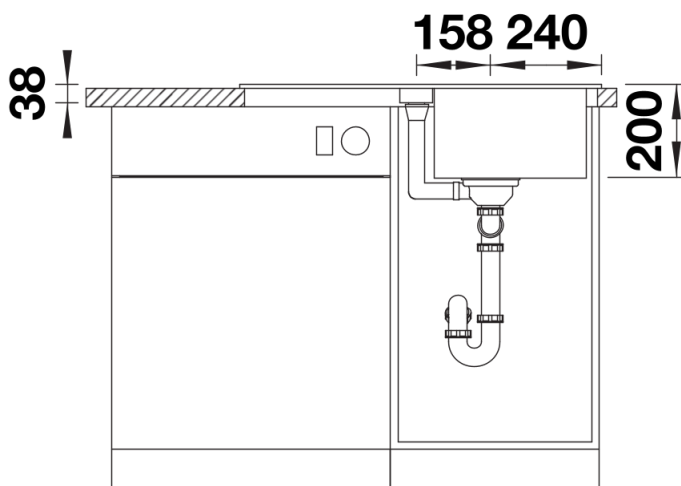

## Planning information

---

- Cut outside: 760 x 480 x R15

## Scope of supply

---

- Foldable ADIRA grid
- waste kit with space saving pipe
- 3 ½" InFino basket strainer with remote control pop-up waste

202242 - Foldable ADIRA Grid

## Details

---

Top view

Cut-out

Front view

Side view