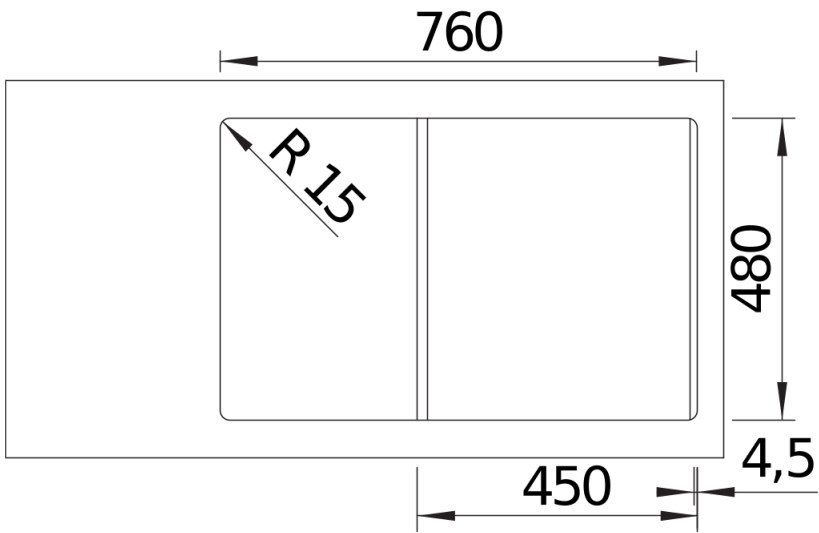

## Planning information

---

- Cut outside: 760 x 480 x R15

## Scope of supply

---

- Foldable ADIRA grid
- waste kit with space saving pipe
- 3 ½" InFino basket strainer with remote control pop-up waste

202242 - Foldable ADIRA Grid

## Details

---

Top view

Cut-out

Front view

Side view