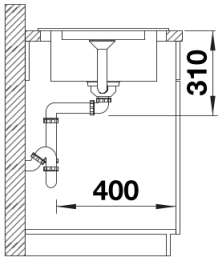

## Planning information

---

- Cut outside: 760 x 480 x R15

## Details

---

Top view

Cut-out

Front view

Side view