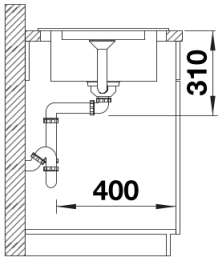

Colours

Available colours:

- black
- anthracite
- rock grey
- volcano grey
- white
- soft white
- tartufo
- coffee

SILGRANIT anthracite

Planning information

- Cut outside: 760 x 480 x R15

Scope of supply

- Foldable ADIRA grid
- waste kit with space saving pipe
- 3 ½" InFino basket strainer with remote control pop-up waste

202242 -

Details

Top view

Cut-out

Front view

Side view