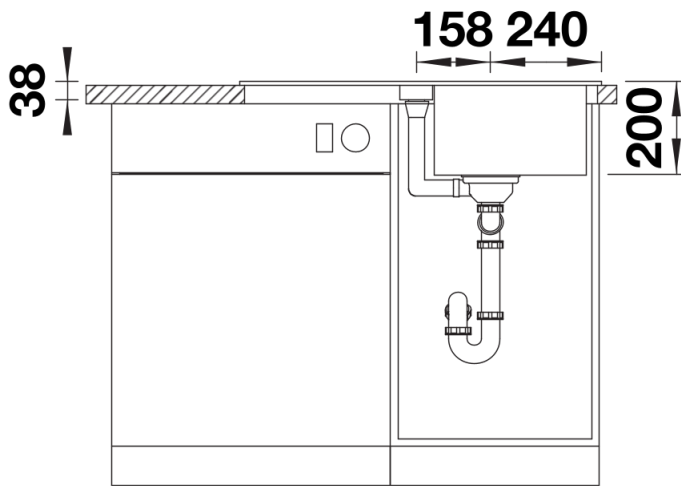

Colours

Available colours:

- black
- anthracite
- rock grey
- volcano grey
- white
- soft white
- tartufo
- coffee

SILGRANIT anthracite

Planning information

- Cut outside: 760 x 480 x R15

Scope of supply

- Foldable ADIRA grid
- waste kit with space saving pipe
- 3 ½" InFino basket strainer with remote control pop-up waste

202242 -

Details

Top view

Cut-out

Front view

Side view