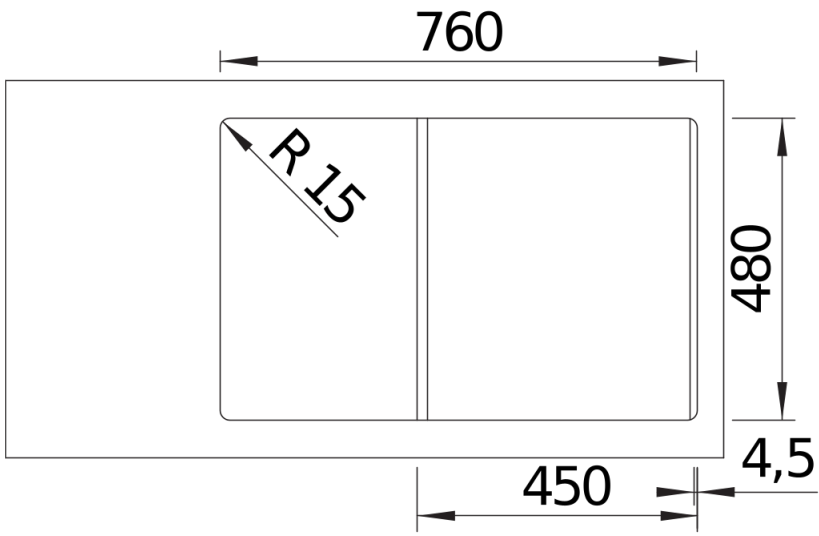

Colours

Available colours:

- black
- anthracite
- rock grey
- volcano grey
- white
- soft white
- tartufo
- coffee

SILGRANIT anthracite

Planning information

- Cut outside: 760 x 480 x R15

Scope of supply

- Foldable ADIRA grid
- waste kit with space saving pipe
- 3 ½" InFino basket strainer with remote control pop-up waste

202242 -

Details

Top view

Cut-out

Front view

Side view