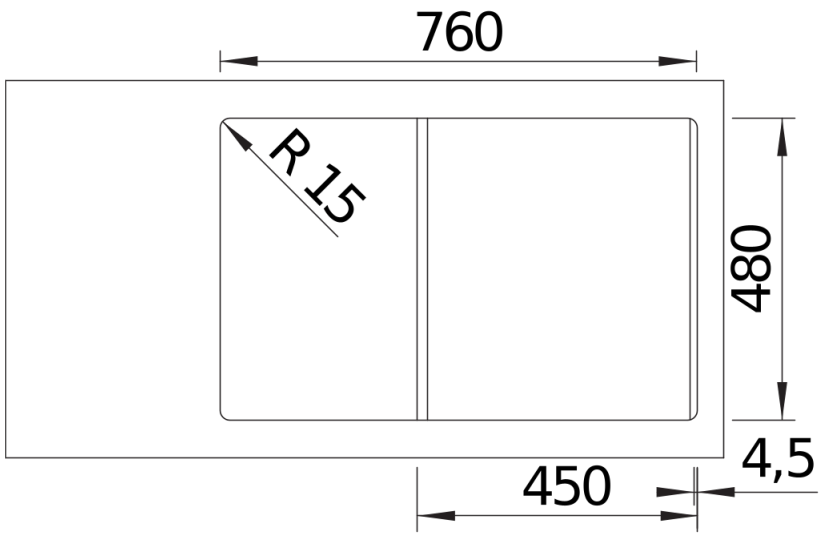

Colours

Available colours:

- black
- anthracite
- rock grey
- volcano grey
- white
- soft white
- tartufo
- coffee

SILGRANIT white

Planning information

- Cut outside: 760 x 480 x R15

Scope of supply

- Foldable ADIRA grid
- waste kit with space saving pipe
- 3 ½" InFino basket strainer with remote control pop-up waste

202242 - Foldable ADIRA Grid

Details

Top view

Cut-out

Front view

Side view