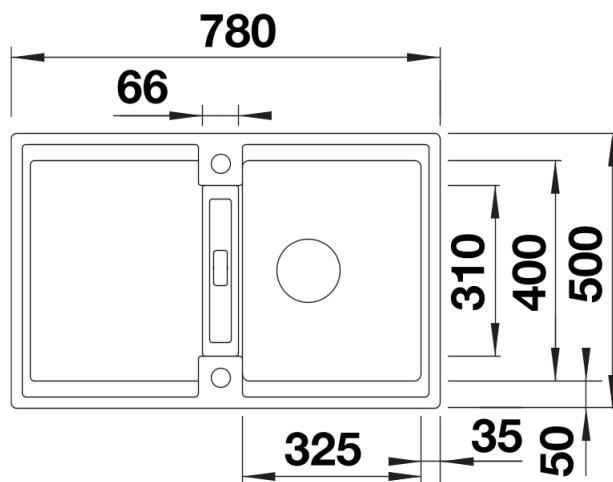

Colours

Available colours:

- black
- anthracite
- rock grey
- volcano grey
- white
- soft white
- tartufo
- coffee

SILGRANIT white

Planning information

- Cut outside: 760 x 480 x R15

Scope of supply

- Foldable ADIRA grid
- waste kit with space saving pipe
- 3 ½" InFino basket strainer with remote control pop-up waste

202242 - Foldable ADIRA Grid

Details

Top view

Cut-out

Front view

Side view