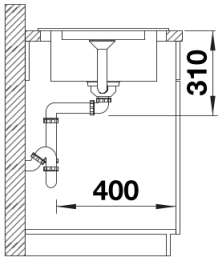

Colours

Available colours:

- black
- anthracite
- rock grey
- volcano grey
- white
- soft white
- tartufo
- coffee

SILGRANIT white

Planning information

- Cut outside: 760 x 480 x R15

Scope of supply

- Foldable ADIRA grid
- waste kit with space saving pipe
- 3 ½" InFino basket strainer with remote control pop-up waste

202242 - Foldable ADIRA Grid

Details

Top view

Cut-out

Front view

Side view