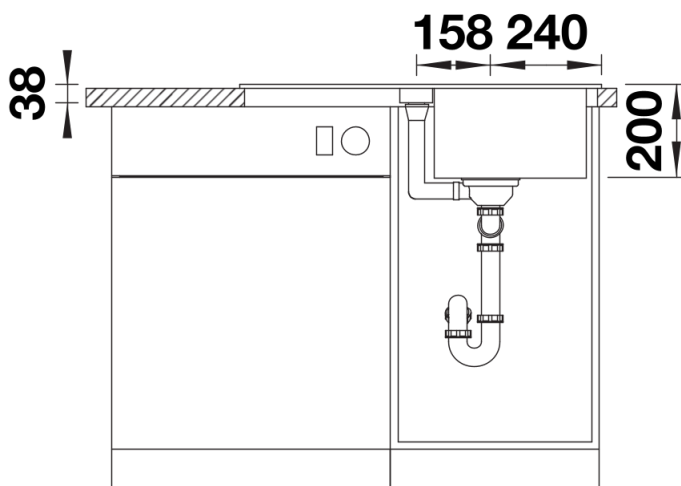

Colours

Available colours:

- black
- anthracite
- rock grey
- volcano grey
- white
- soft white
- tartufo
- coffee

SILGRANIT white

Planning information

- Cut outside: 760 x 480 x R15

Scope of supply

- Foldable ADIRA grid
- waste kit with space saving pipe
- 3 ½" InFino basket strainer with remote control pop-up waste

202242 - Foldable ADIRA Grid

Details

Top view

Cut-out

Front view

Side view